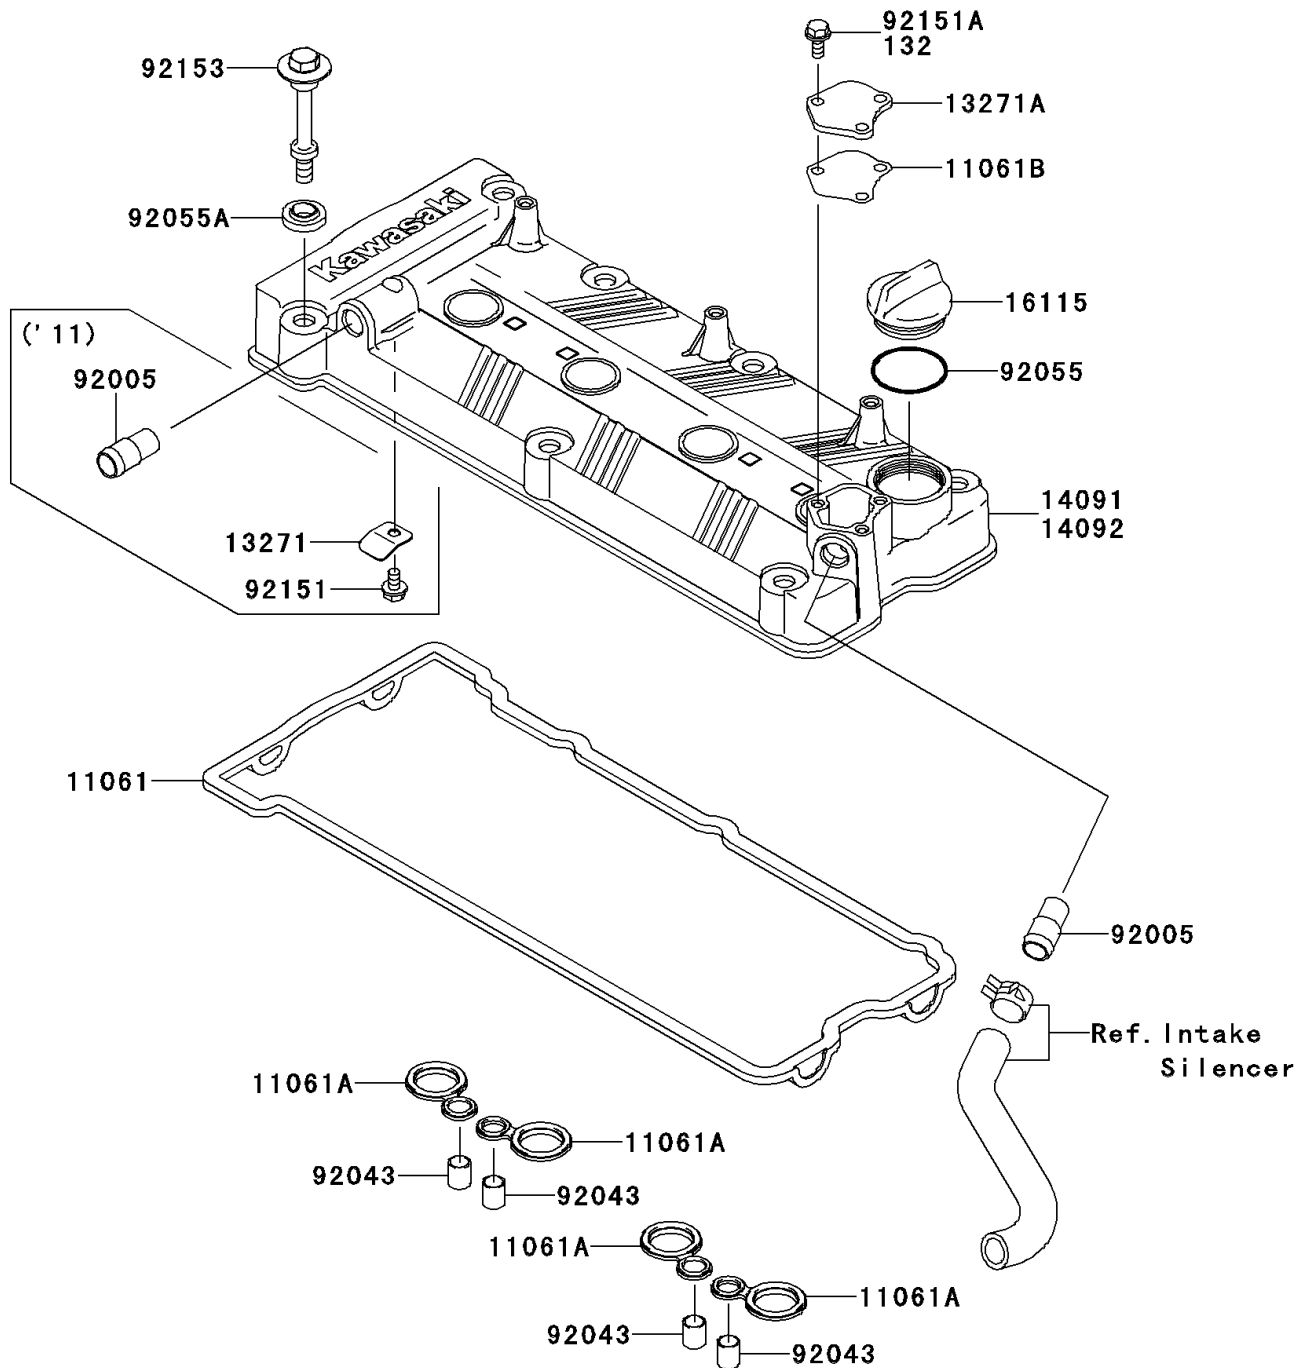

2013 STX-15F PARTS DIAGRAM

Cylinder Head Cover

E1112

2013 STX-15F PARTS LIST

Cylinder Head Cover

ITEM NAME	PART NUMBER	QUANTITY
GASKET,HEAD COVER (Ref # 11061)	11061-0090	1
GASKET,SPARK PLUG HOLE (Ref # 11061A)	11061-0105	4
GASKET,PLATE (Ref # 11061B)	11061-3728	1
PLATE (Ref # 13271A)	13271-3898	1
COVER,HEAD (Ref # 14092)	14092-0836	1
CAP-OIL FILLER (Ref # 16115)	16115-1064	1
FITTING (Ref # 92005)	92005-3741	1
PIN,10.1X12X14 (Ref # 92043)	92043-4009	4
RING-O,38X1.9 (Ref # 92055)	92055-1295	1
RING-O,HEAD COVER BOLT (Ref # 92055A)	92055-1352	7
BOLT,6X14 (Ref # 92151A)	92151-3788	3
BOLT,HEAD COVER (Ref # 92153)	92153-3706	7