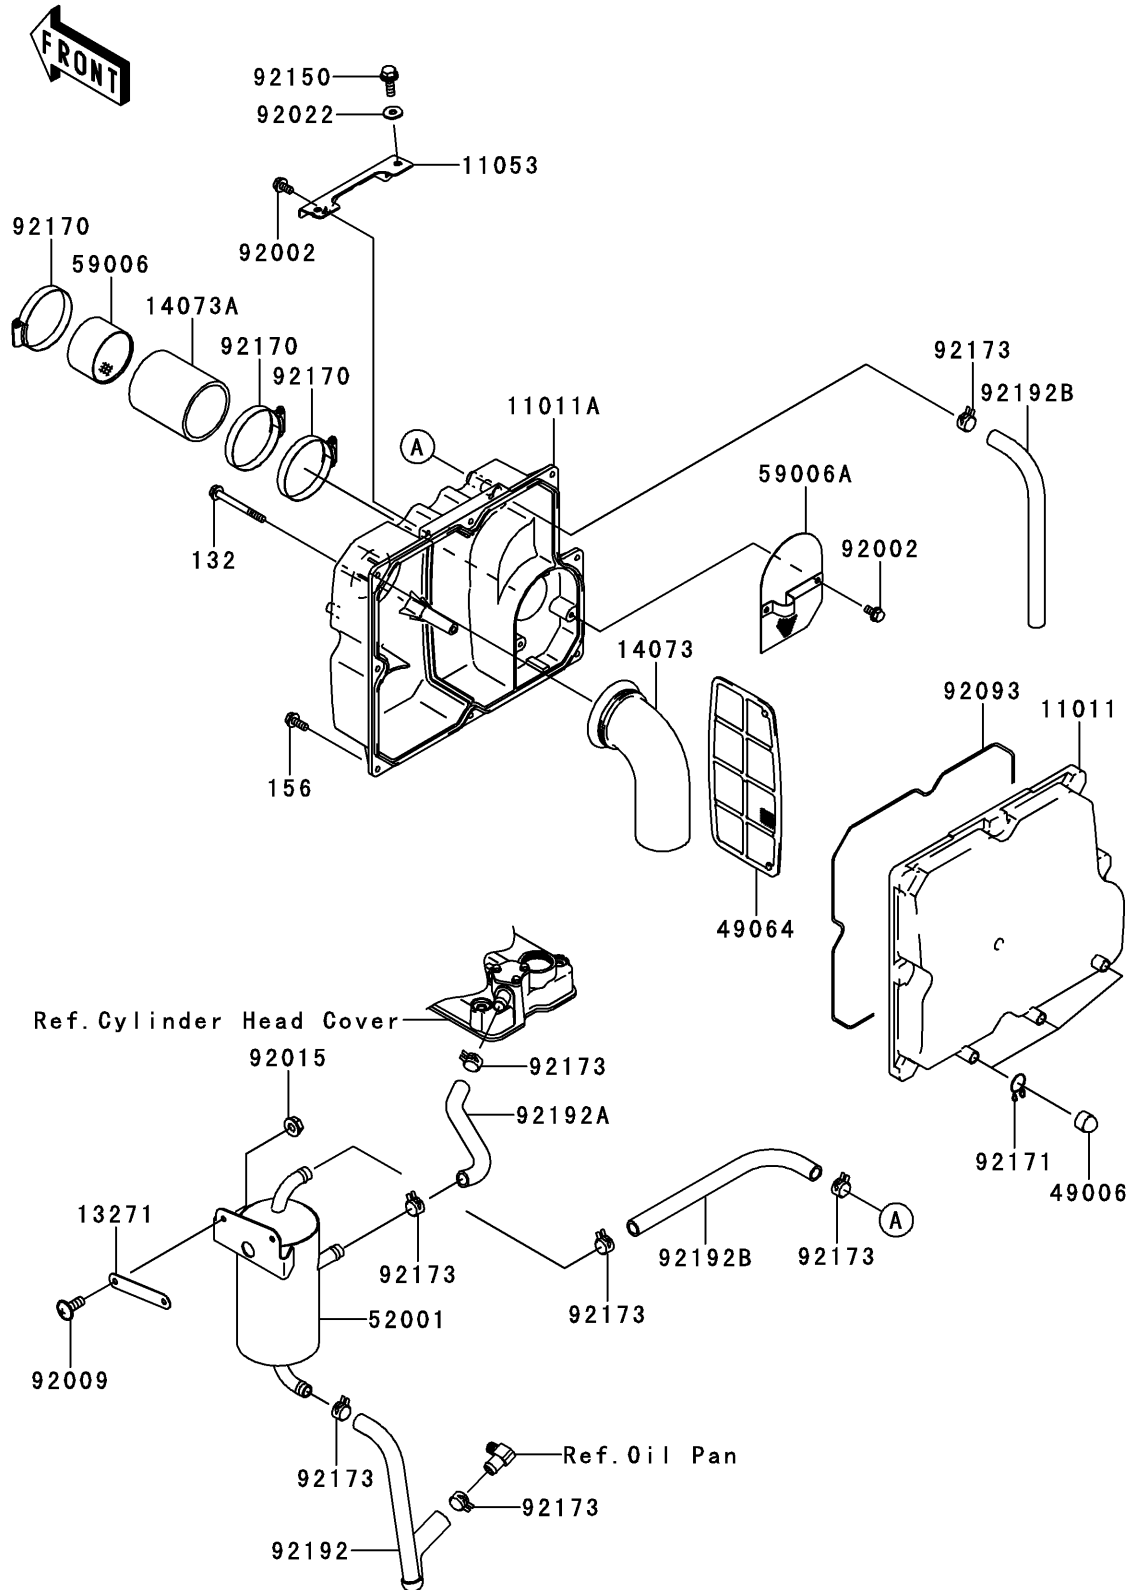

2014 JET SKI® STX®-15F PARTS DIAGRAM

Intake Silencer

E1130

2014 JET SKI® STX®-15F PARTS LIST

Intake Silencer

ITEM NAME	PART NUMBER	QUANTITY
CASE-AIR FILTER,RR (Ref # 11011)	11011-3704	1
CASE-AIR FILTER,FR (Ref # 11011A)	11011-3706	1
BRACKET (Ref # 11053)	11053-3789	1
PLATE (Ref # 13271)	13271-3880	1
DUCT,AIR INLET (Ref # 14073)	14073-3794	1
DUCT,AIR FILTER-THOROTTLE (Ref # 14073A)	14073-3795	1
BOOT,DRAIN (Ref # 49006)	49006-3718	3
FILTER-AIR (Ref # 49064)	49064-3702	1
TANK-OIL (Ref # 52001)	52001-3738	1
ARRESTER-FLAME (Ref # 59006)	59006-0019	1
ARRESTER-FLAME (Ref # 59006A)	59006-3720	1
BOLT,6X12 (Ref # 92002)	92002-3763	4
SCREW,6X20 (Ref # 92009)	92009-3870	2
NUT,6MM (Ref # 92015)	92015-3767	2
WASHER,8.2X18X1.5 (Ref # 92022)	92022-3743	2
SEAL (Ref # 92093)	92093-3766	1
BOLT,8X20 (Ref # 92150)	92150-3713	2
CLAMP (Ref # 92170)	92170-3764	3
CLAMP,BOOT (Ref # 92171)	92171-3711	3
CLAMP (Ref # 92173)	92173-1039	7
TUBE,SEPARTOR-OILPLAN (Ref # 92192)	92192-3701	1
TUBE,HEAD-SEPARATOR (Ref # 92192A)	92192-3719	1
TUBE,BLOWBY (Ref # 92192B)	92192-3725	2
BOLT-FLANGED-SMALL,6X60 (Ref # 132)	132BD0660	1
BOLT-WP,6X16 (Ref # 156)	156R0616	8