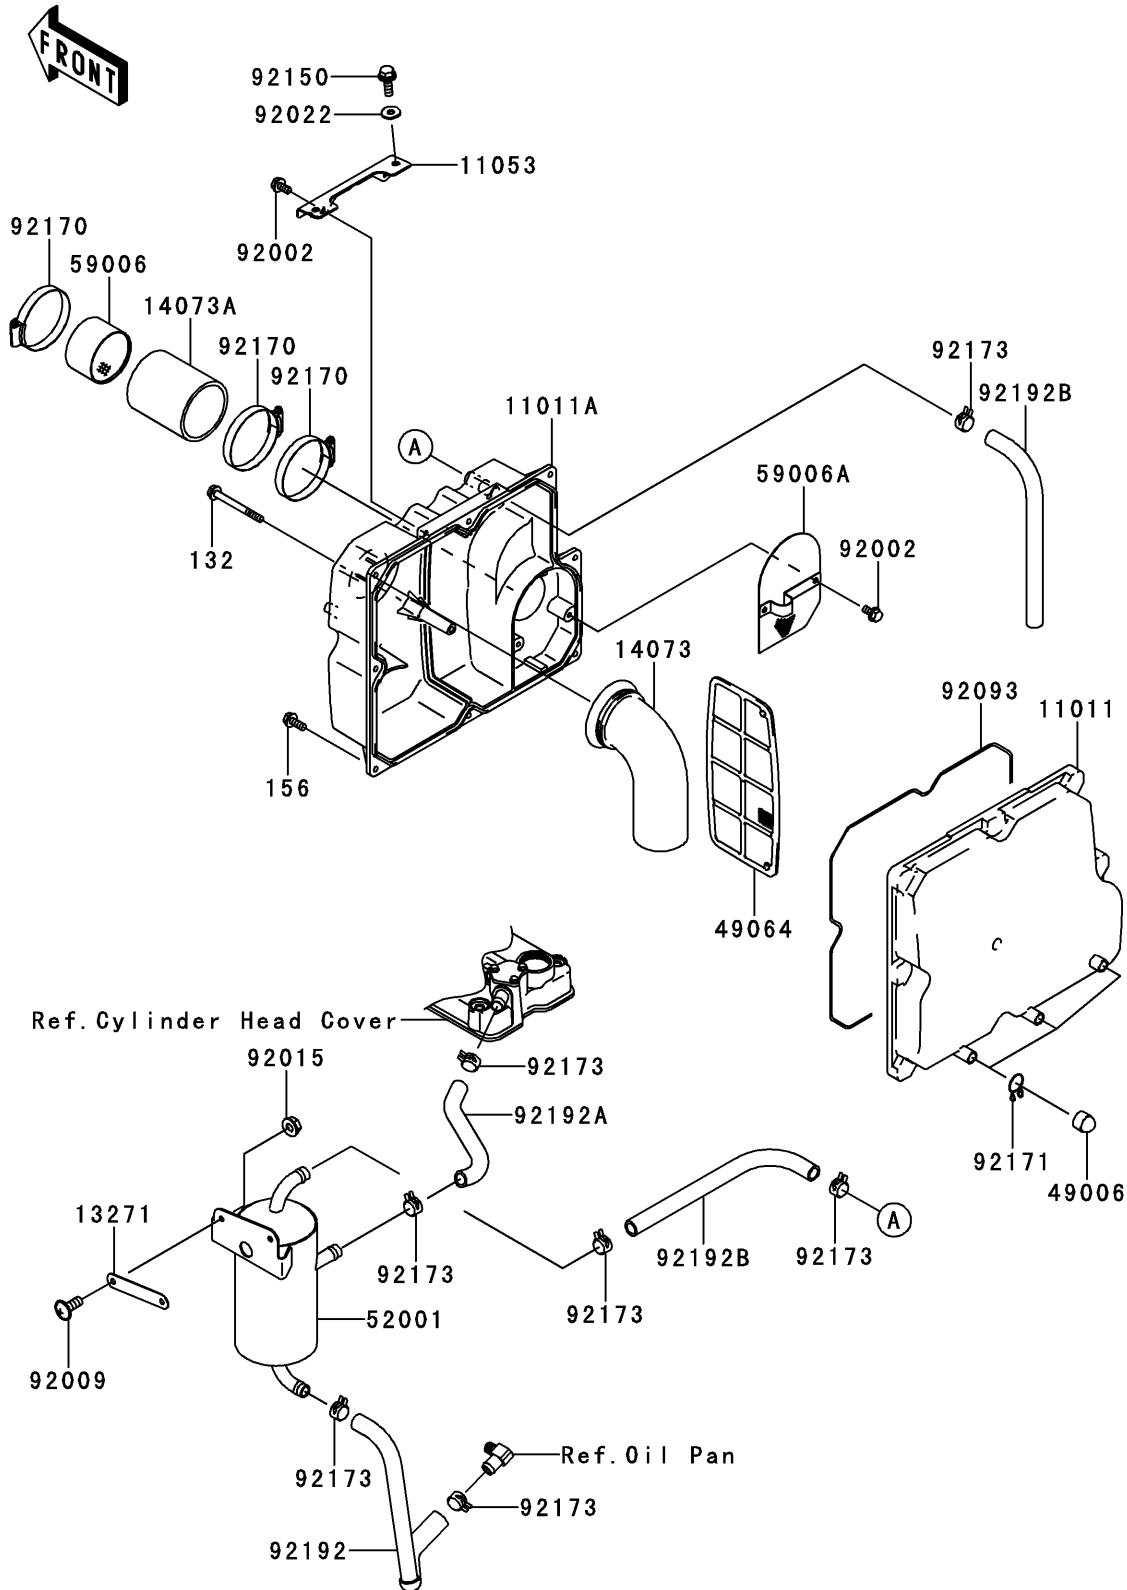

# 2015 JET SKI® STX®-15F PARTS DIAGRAM

## Intake Silencer

E1130

### Intake Silencer

ITEM NAME	PART NUMBER	QUANTITY
CASE-AIR FILTER,RR (Ref # 11011)	11011-3704	1
CASE-AIR FILTER,FR (Ref # 11011A)	11011-3706	1
BRACKET (Ref # 11053)	11053-3789	1
PLATE (Ref # 13271)	13271-3880	1
DUCT,AIR INLET (Ref # 14073)	14073-3794	1
DUCT,AIR FILTER-THOROTTLE (Ref # 14073A)	14073-3795	1
BOOT,DRAIN (Ref # 49006)	49006-3718	3
FILTER-AIR (Ref # 49064)	49064-3702	1
TANK-OIL (Ref # 52001)	52001-3738	1
ARRESTER-FLAME (Ref # 59006)	59006-0019	1
ARRESTER-FLAME (Ref # 59006A)	59006-3720	1
BOLT,6X12 (Ref # 92002)	92002-3763	4
SCREW,6X20 (Ref # 92009)	92009-3870	2
NUT,6MM (Ref # 92015)	92015-3767	2
WASHER,8.2X18X1.5 (Ref # 92022)	92022-3743	2
SEAL (Ref # 92093)	92093-3766	1
BOLT,8X20 (Ref # 92150)	92150-3713	2
CLAMP (Ref # 92170)	92170-3764	3
CLAMP,BOOT (Ref # 92171)	92171-3711	3
CLAMP (Ref # 92173)	92173-1039	7
TUBE,SEPARTOR-OILPLAN (Ref # 92192)	92192-3701	1
TUBE,HEAD-SEPARATOR (Ref # 92192A)	92192-3719	1
TUBE,BLOWBY (Ref # 92192B)	92192-3725	2
BOLT-FLANGED-SMALL,6X60 (Ref # 132)	132BD0660	1
BOLT-WP,6X16 (Ref # 156)	156R0616	8