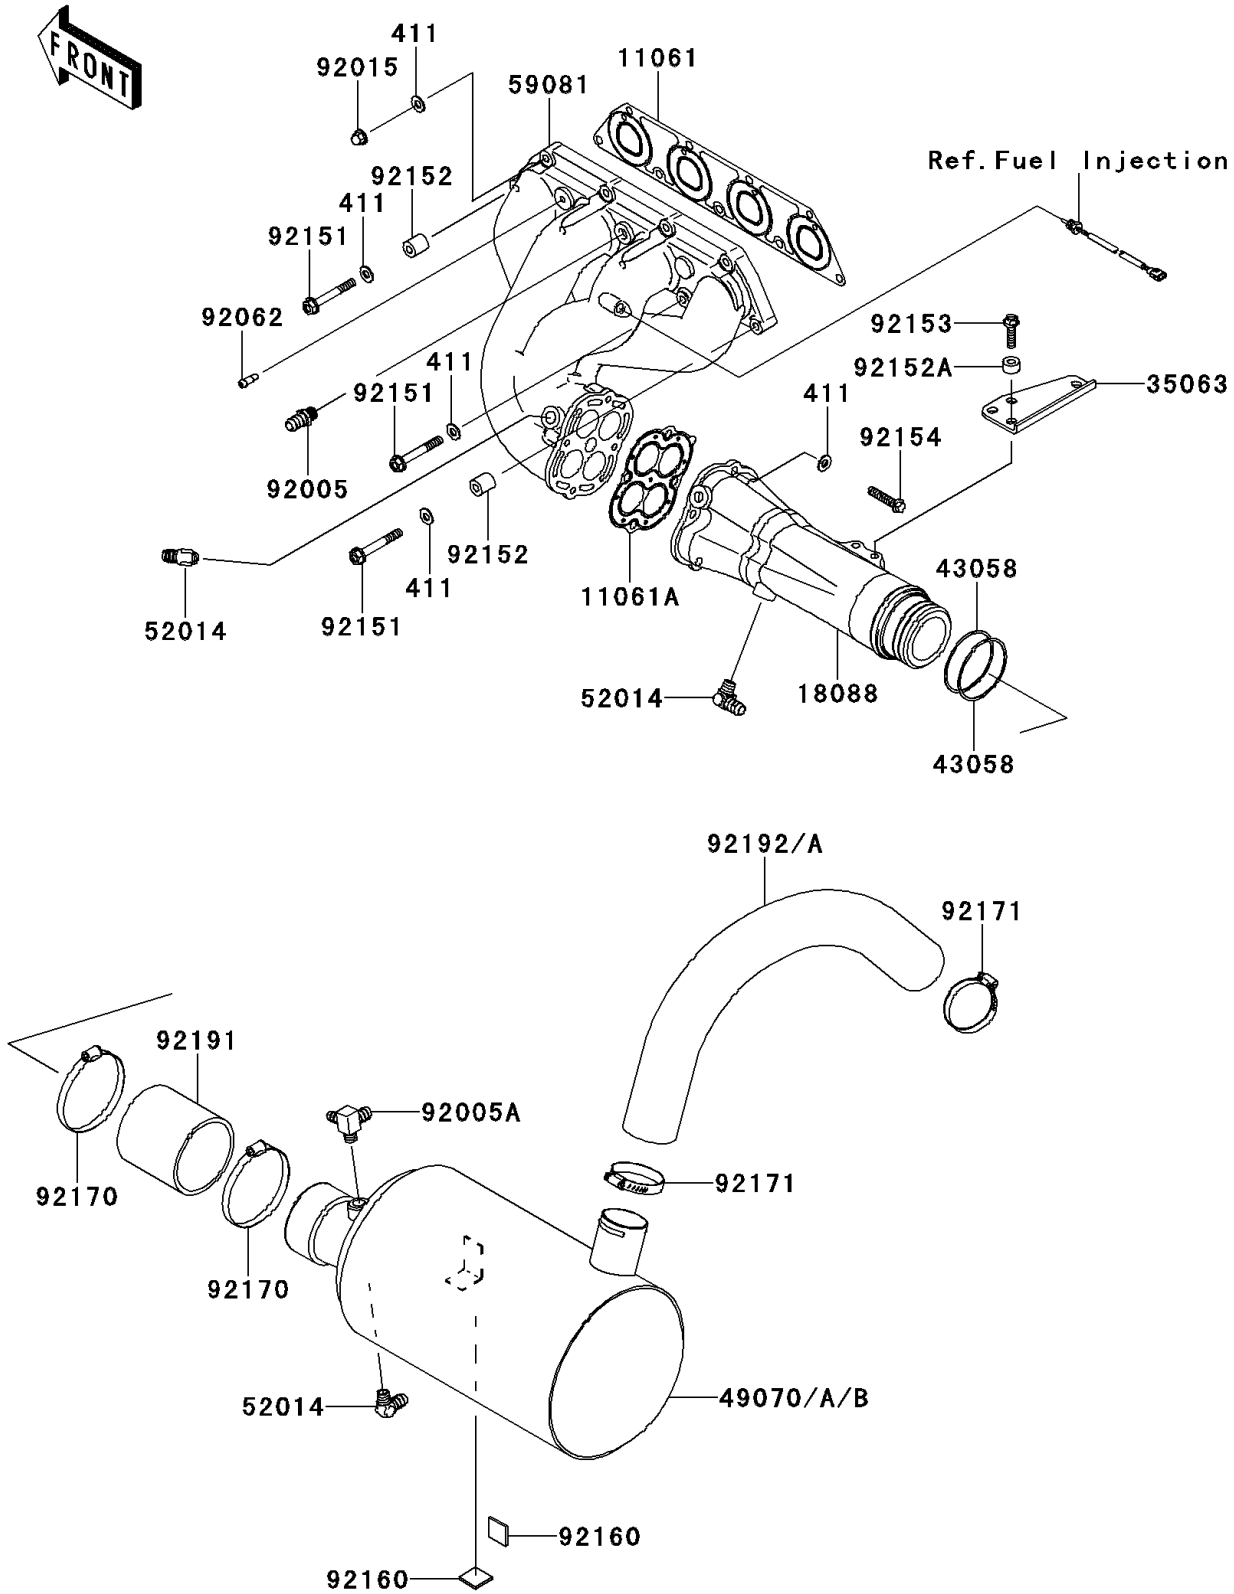

2013 STX-15F PARTS DIAGRAM

Muffler(s)

E1140

2013 STX-15F PARTS LIST

Muffler(s)

ITEM NAME	PART NUMBER	QUANTITY
GASKET,MANIFOLD EXHAUST (Ref # 11061)	11061-3713	1
GASKET,PIPE EXHAUST (Ref # 11061A)	11061-3714	1
PIPE-EXHAUST (Ref # 18088)	18088-3723	1
STAY (Ref # 35063)	35063-3704	1
RING,GASKET (Ref # 43058)	43058-3733	2
MUFFLER-COMP (Ref # 49070)	49070-0040	1
ELBOW (Ref # 52014)	52014-3711	3
MANIFOLD-EXHAUST (Ref # 59081)	59081-3741	1
FITTING (Ref # 92005)	92005-3714	1
FITTING (Ref # 92005A)	92005-3751	1
NUT,CAP,8MM (Ref # 92015)	92015-1371	4
NOZZLE (Ref # 92062)	92062-0562	1
BOLT,8X60 (Ref # 92151)	92151-3730	5
COLLAR (Ref # 92152)	92152-3736	2
COLLAR,8.2X17X10 (Ref # 92152A)	92152-3740	4
BOLT,FLANGED,8X30 (Ref # 92153)	92153-3722	4
BOLT,FLANGED,8X40 (Ref # 92154)	92154-0992	4
DAMPER,25X25 (Ref # 92160)	92160-3864	2
CLAMP (Ref # 92170)	92170-3760	2
CLAMP (Ref # 92171)	92171-3723	2
TUBE,PIPE EX-MUFFLER (Ref # 92191)	92191-3986	1
TUBE,W/M-TAIL PIPE (Ref # 92192)	92192-1173	1
WASHER-PLAIN,8MM (Ref # 411)	411S0800	13