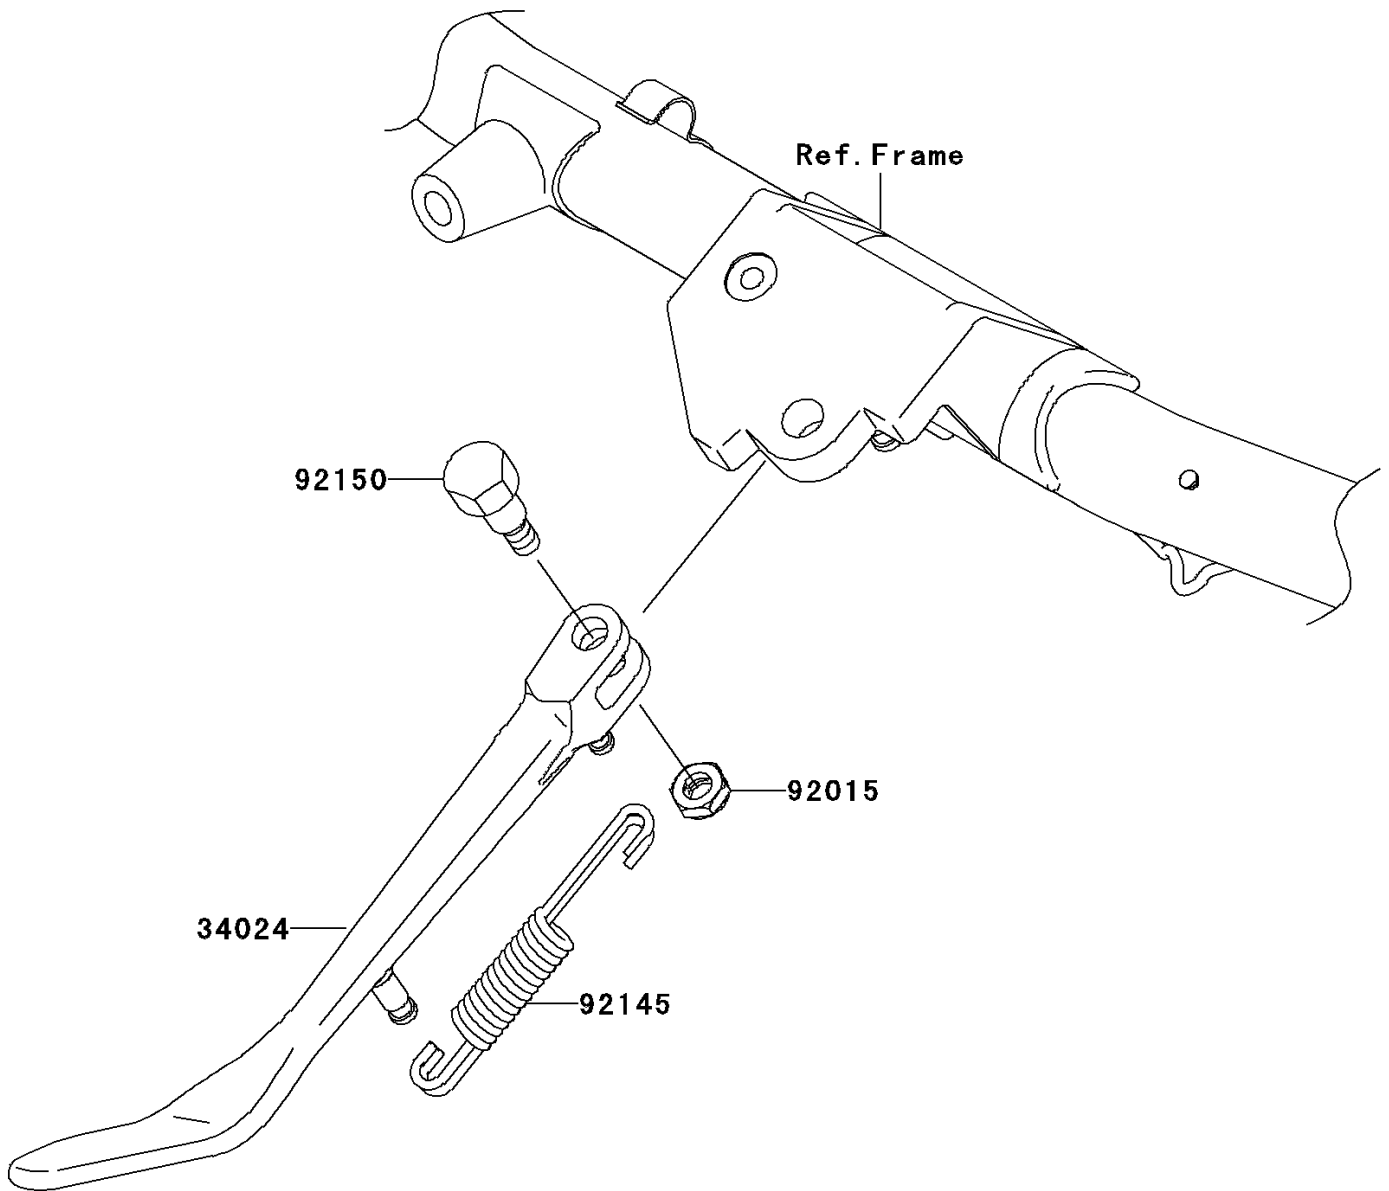

# 2005 Vulcan 1500 Classic PARTS DIAGRAM

Stand(s)

F2190

## 2005 Vulcan 1500 Classic PARTS LIST

Stand(s)

ITEM NAME	PART NUMBER	QUANTITY
STAND-SIDE (Ref # 34024)	34024-0014	1
NUT,LOCK,10MM,BLACK (Ref # 92015)	92015-1188	1
SPRING,SIDE STAND (Ref # 92145)	92145-0083	1
BOLT,SIDE STAND (Ref # 92150)	92150-1941	1