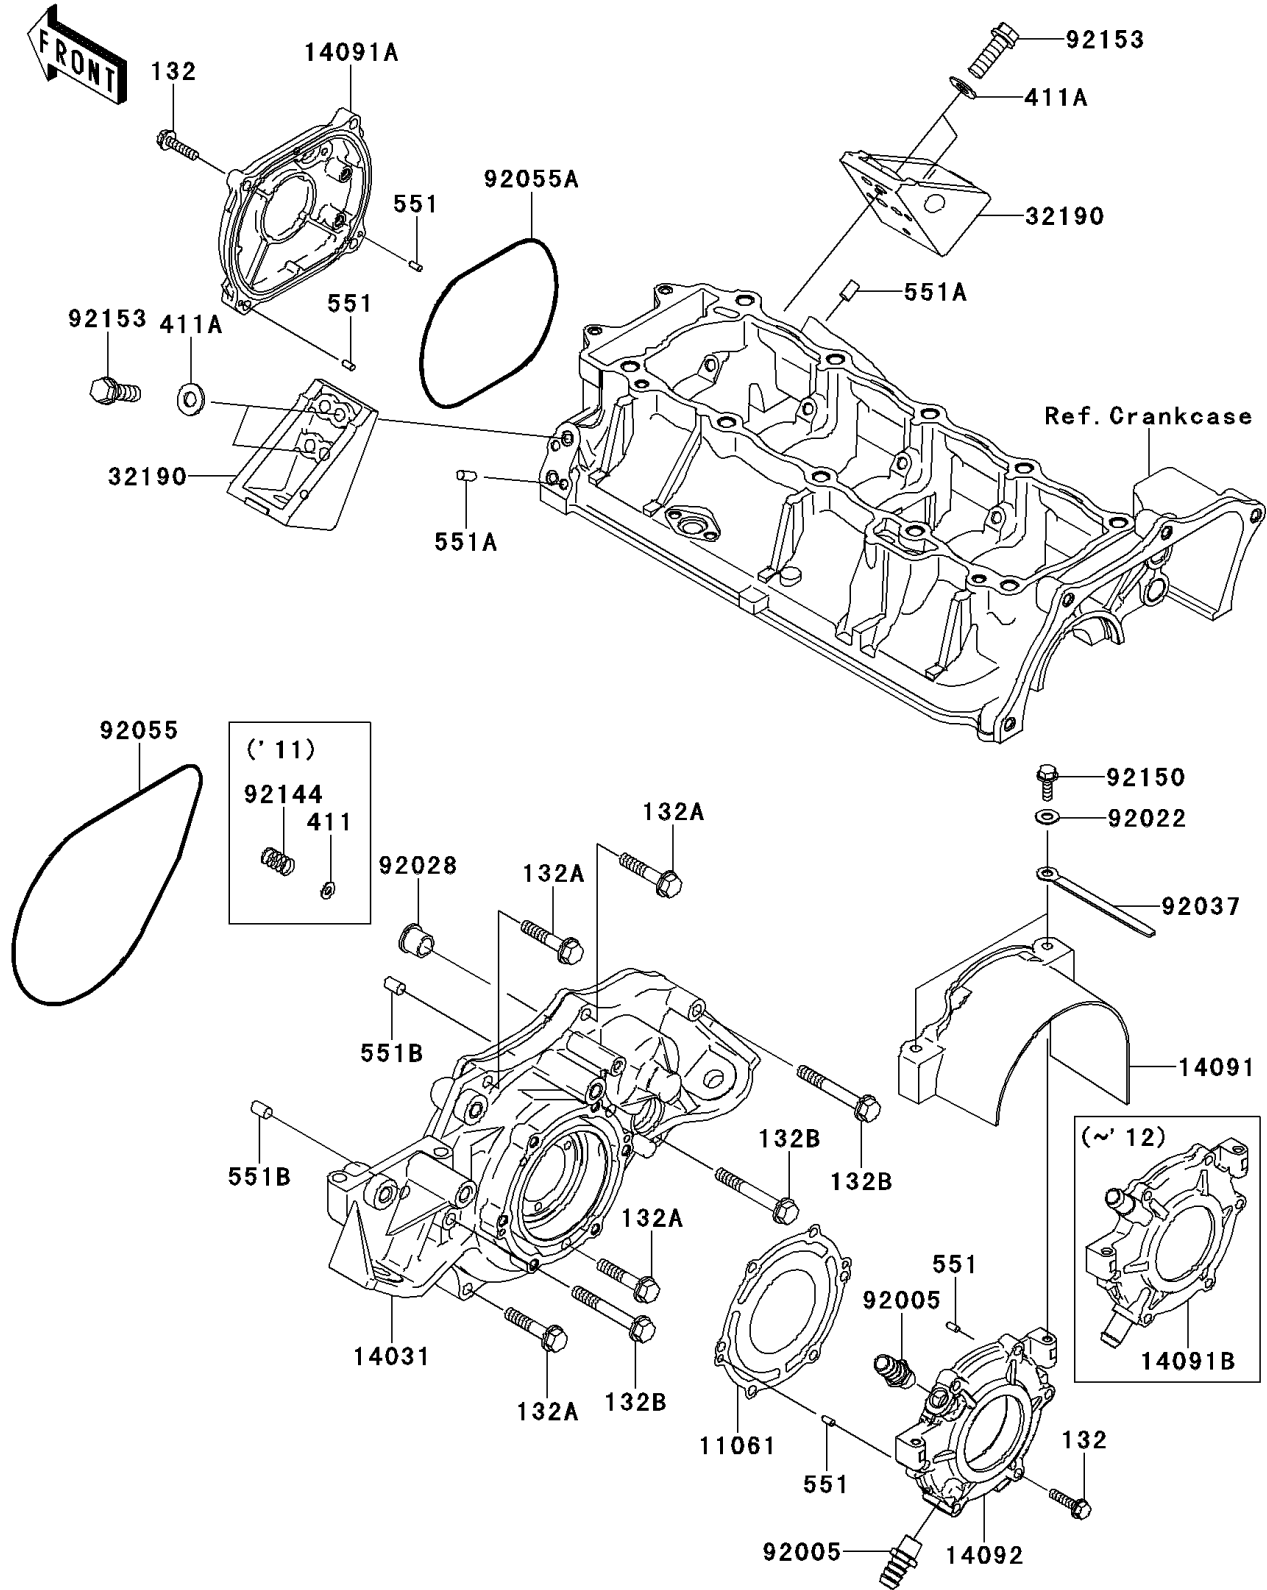

# 2012 JET SKI® STX® -15F PARTS DIAGRAM

Engine Cover(s)

E1431

### Engine Cover(s)

ITEM NAME	PART NUMBER	QUANTITY
GASKET,OUTPUT COVER (Ref # 11061)	11061-0812	1
COVER-GENERATOR (Ref # 14031)	14031-3737	1
COVER,COUPLING (Ref # 14091)	14091-3749	1
COVER,PULS (Ref # 14091A)	14091-3763	1
COVER,OUTPUT (Ref # 14091B)	14091-3776	1
BRACKET-ENGINE (Ref # 32190)	32190-3703	2
WASHER,6.5X20X1.5 (Ref # 92022)	92022-3710	2
BUSHING (Ref # 92028)	92028-3718	1
CLAMP,L=100 (Ref # 92037)	92037-3736	2
RING-O,196X3 (Ref # 92055)	92055-3761	1
RING-O,120X3 (Ref # 92055A)	92055-3762	1
BOLT,6X18 (Ref # 92150)	92150-3729	2
BOLT,FLANGED,8X30 (Ref # 92153)	92153-3722	4
BOLT-FLANGED-SMALL,6X25 (Ref # 132)	132BD0625	10
BOLT-FLANGED-SMALL,8X40 (Ref # 132A)	132BD0840	4
BOLT-FLANGED-SMALL,8X60 (Ref # 132B)	132BD0860	3
WASHER-PLAIN,8MM (Ref # 411A)	411S0800	4
PIN-DOWEL (Ref # 551)	551R0408	4
PIN-DOWEL (Ref # 551A)	551R0612	4
PIN-DOWEL (Ref # 551B)	551R0812	2