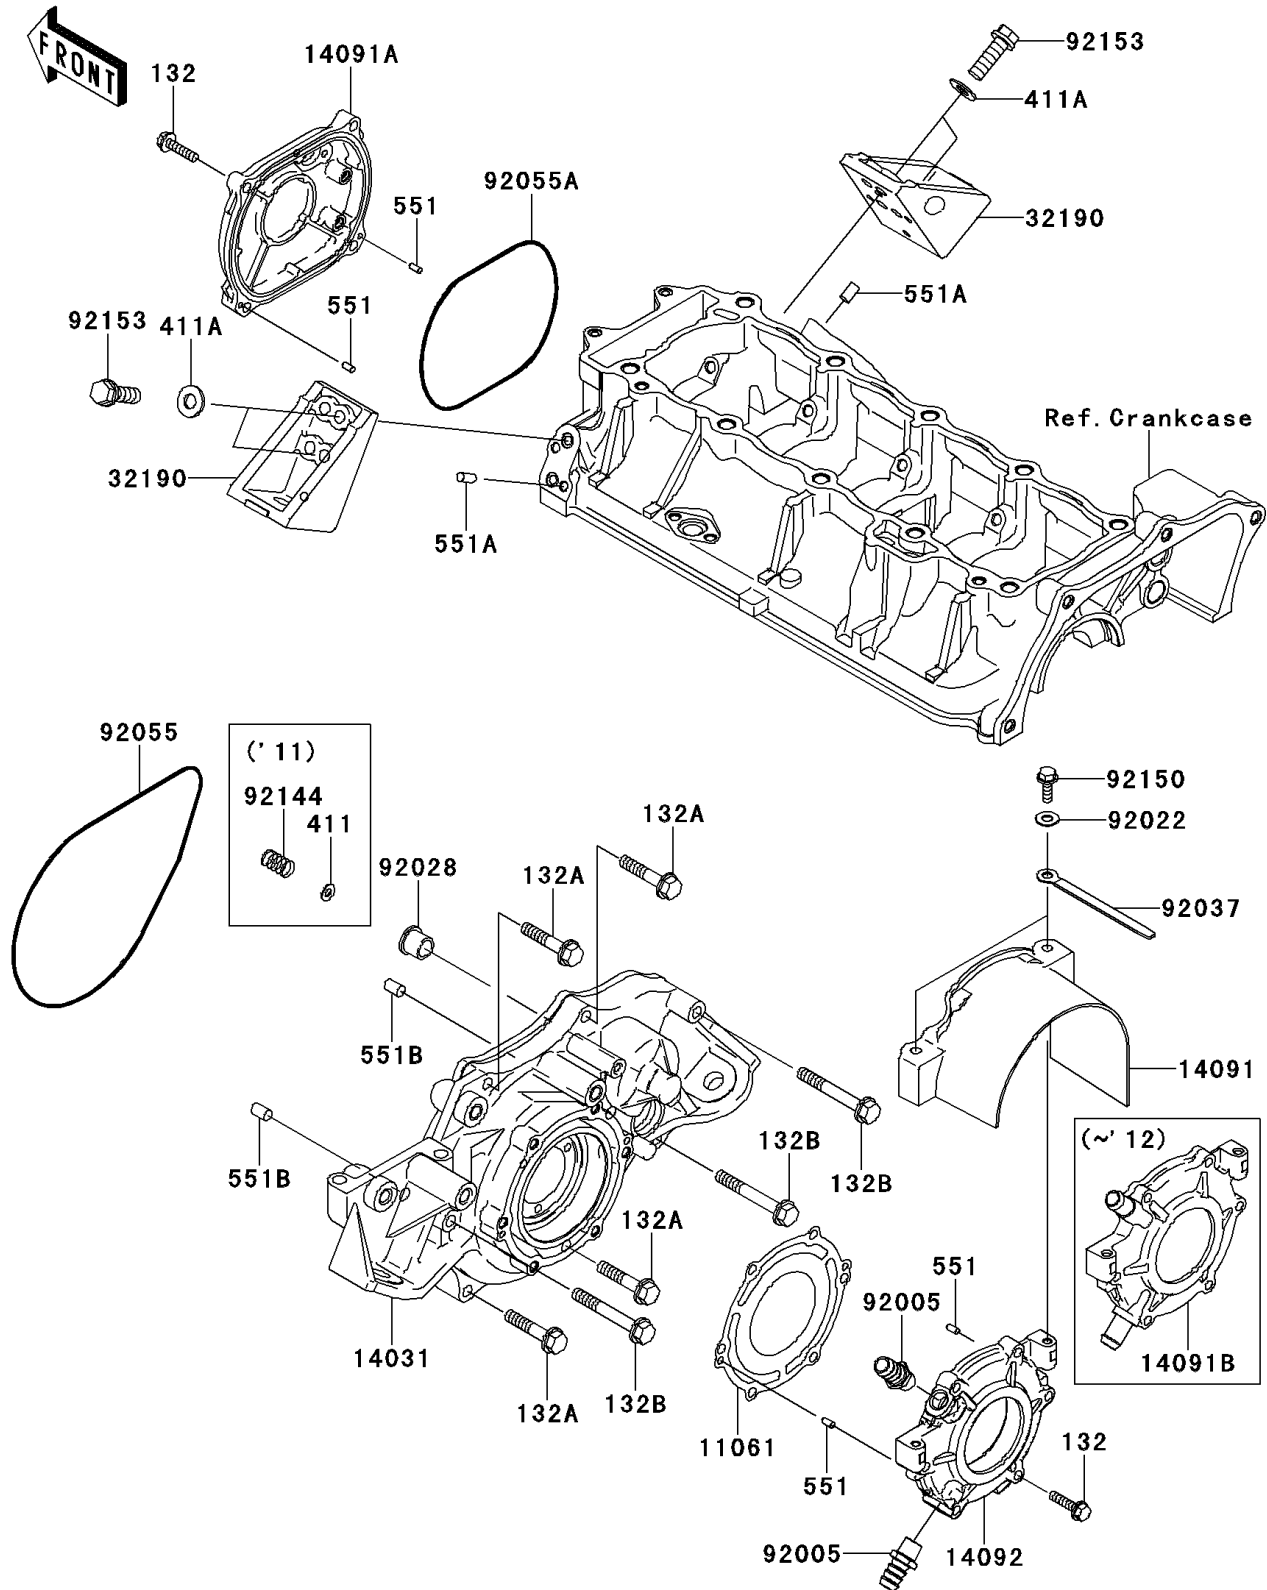

# 2013 STX-15F PARTS DIAGRAM

Engine Cover(s)

E1431

## 2013 STX-15F PARTS LIST

### Engine Cover(s)

ITEM NAME	PART NUMBER	QUANTITY
GASKET,OUTPUT COVER (Ref # 11061)	11061-0812	1
COVER-GENERATOR (Ref # 14031)	14031-3737	1
COVER,COUPLING (Ref # 14091)	14091-3749	1
COVER,PULS (Ref # 14091A)	14091-3763	1
COVER,OUTPUT (Ref # 14092)	14092-1046	1
BRACKET-ENGINE (Ref # 32190)	32190-3703	2
FITTING (Ref # 92005)	92005-3714	2
WASHER,6.5X20X1.5 (Ref # 92022)	92022-3710	2
BUSHING (Ref # 92028)	92028-3718	1
CLAMP,L=100 (Ref # 92037)	92037-3736	2
RING-O,196X3 (Ref # 92055)	92055-3761	1
RING-O,120X3 (Ref # 92055A)	92055-3762	1
BOLT,6X18 (Ref # 92150)	92150-3729	2
BOLT,FLANGED,8X30 (Ref # 92153)	92153-3722	4
BOLT-FLANGED-SMALL,6X25 (Ref # 132)	132BD0625	10
BOLT-FLANGED-SMALL,8X40 (Ref # 132A)	132BD0840	4
BOLT-FLANGED-SMALL,8X60 (Ref # 132B)	132BD0860	3
WASHER-PLAIN,8MM (Ref # 411A)	411S0800	4
PIN-DOWEL (Ref # 551)	551R0408	4
PIN-DOWEL (Ref # 551A)	551R0612	4
PIN-DOWEL (Ref # 551B)	551R0812	2