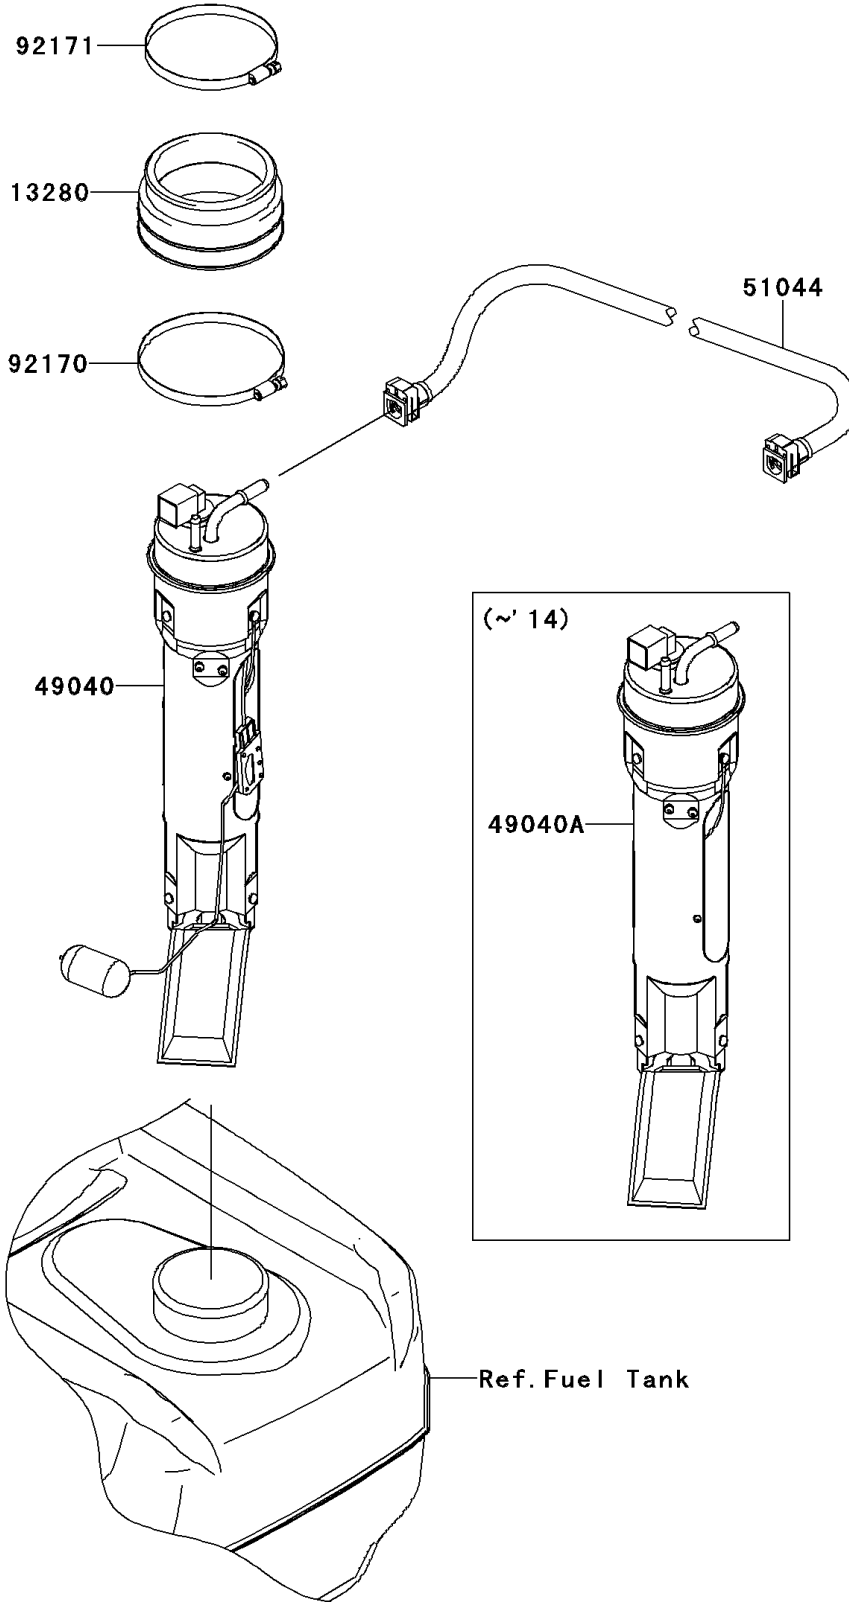

2014 JET SKI® STX® -15F PARTS DIAGRAM

Fuel Pump(ADF-AFF)

E1520A

2014 JET SKI® STX® -15F PARTS LIST

Fuel Pump(ADF-AFF)

| ITEM NAME | PART NUMBER | QUANTITY |
|------------------------------|-------------|----------|
| HOLDER (Ref # 13280) | 13280-0729 | 1 |
| PUMP-FUEL (Ref # 49040A) | 49040-0710 | 1 |
| TUBE-ASSY,FUEL (Ref # 51044) | 51044-3705 | 1 |
| CLAMP (Ref # 92170) | 92170-3760 | 1 |
| CLAMP (Ref # 92171) | 92171-3716 | 1 |