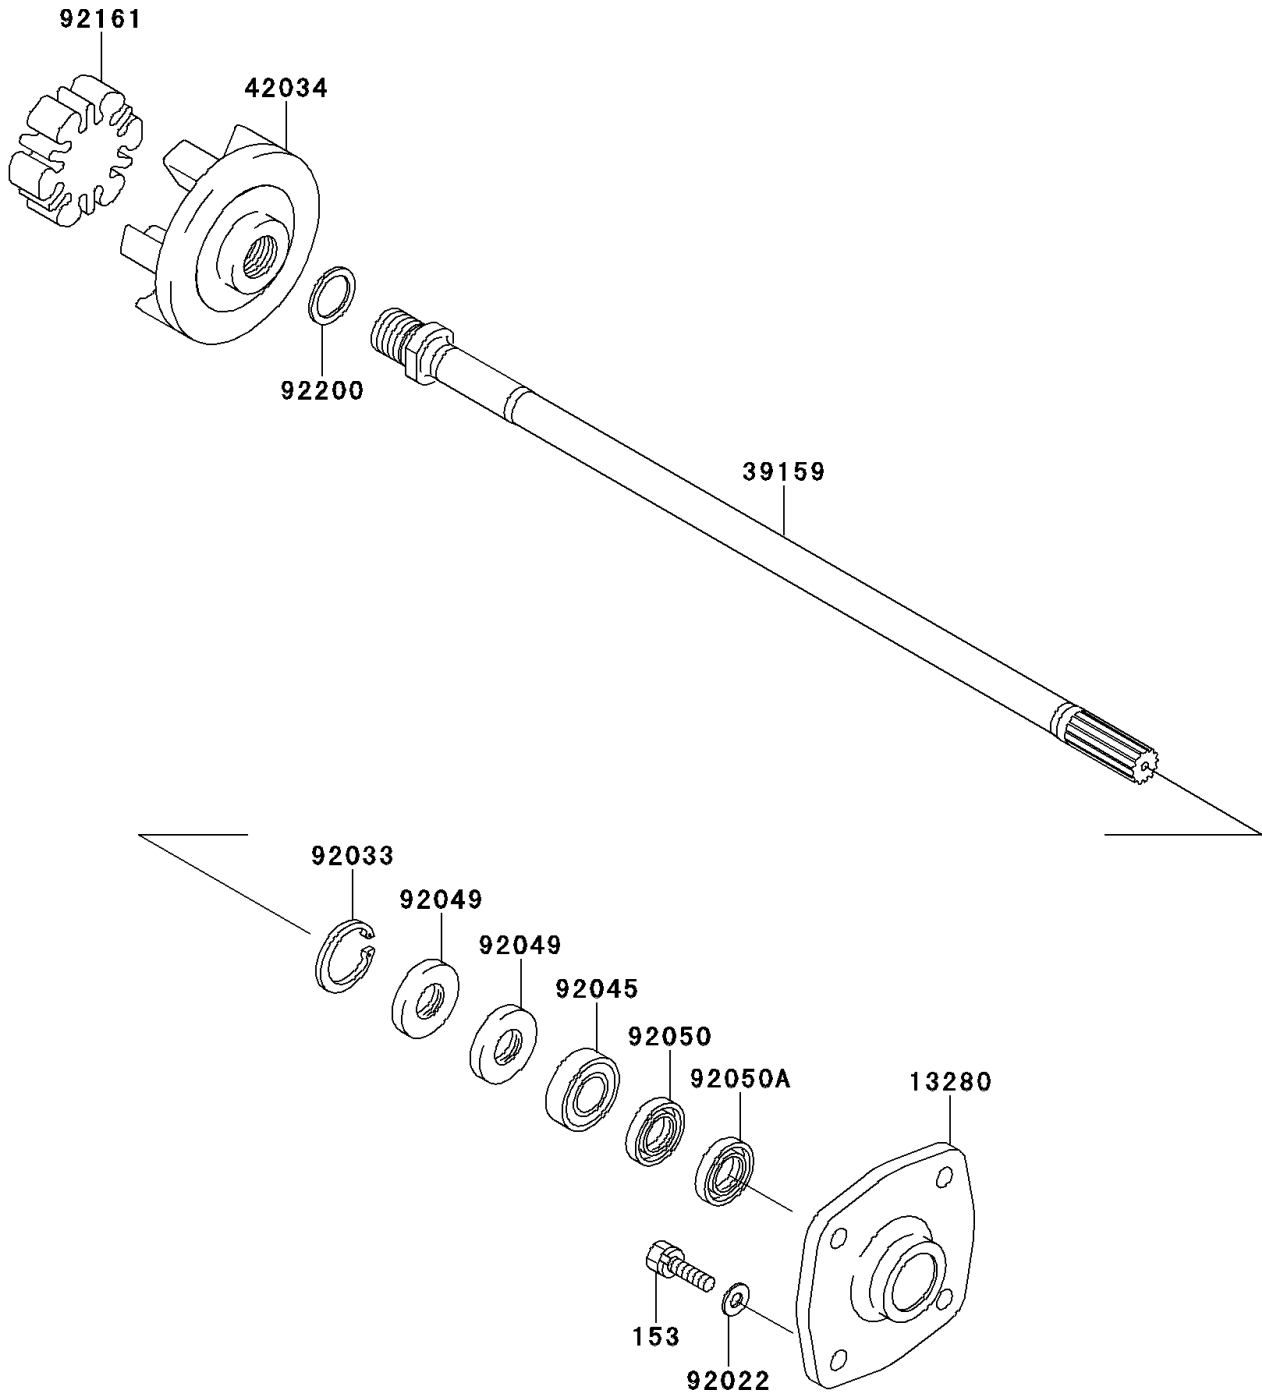

2013 STX-15F PARTS DIAGRAM

Drive Shaft

E3134

2013 STX-15F PARTS LIST

Drive Shaft

ITEM NAME	PART NUMBER	QUANTITY
HOLDER (Ref # 13280)	13280-3756	1
SHAFT-DRIVE (Ref # 39159)	39159-3739	1
COUPLING (Ref # 42034)	42034-3711	1
WASHER,8.2X18X1.5 (Ref # 92022)	92022-1964	4
RING-SNAP,42MM (Ref # 92033)	92033-3713	1
BEARING-BALL,60042RD (Ref # 92045)	92045-0113	1
SEAL-OIL,S620426 (Ref # 92049)	92049-3707	2
SEAL-OIL,SCY20368 (Ref # 92050)	92050-502	1
SEAL-OIL,SC20367 (Ref # 92050A)	92050-503	1
DAMPER (Ref # 92161)	92161-3711	1
WASHER,24X32X2.0 (Ref # 92200)	92200-3739	1
BOLT-WS-SMALL,8X30 (Ref # 153)	153R0830	4