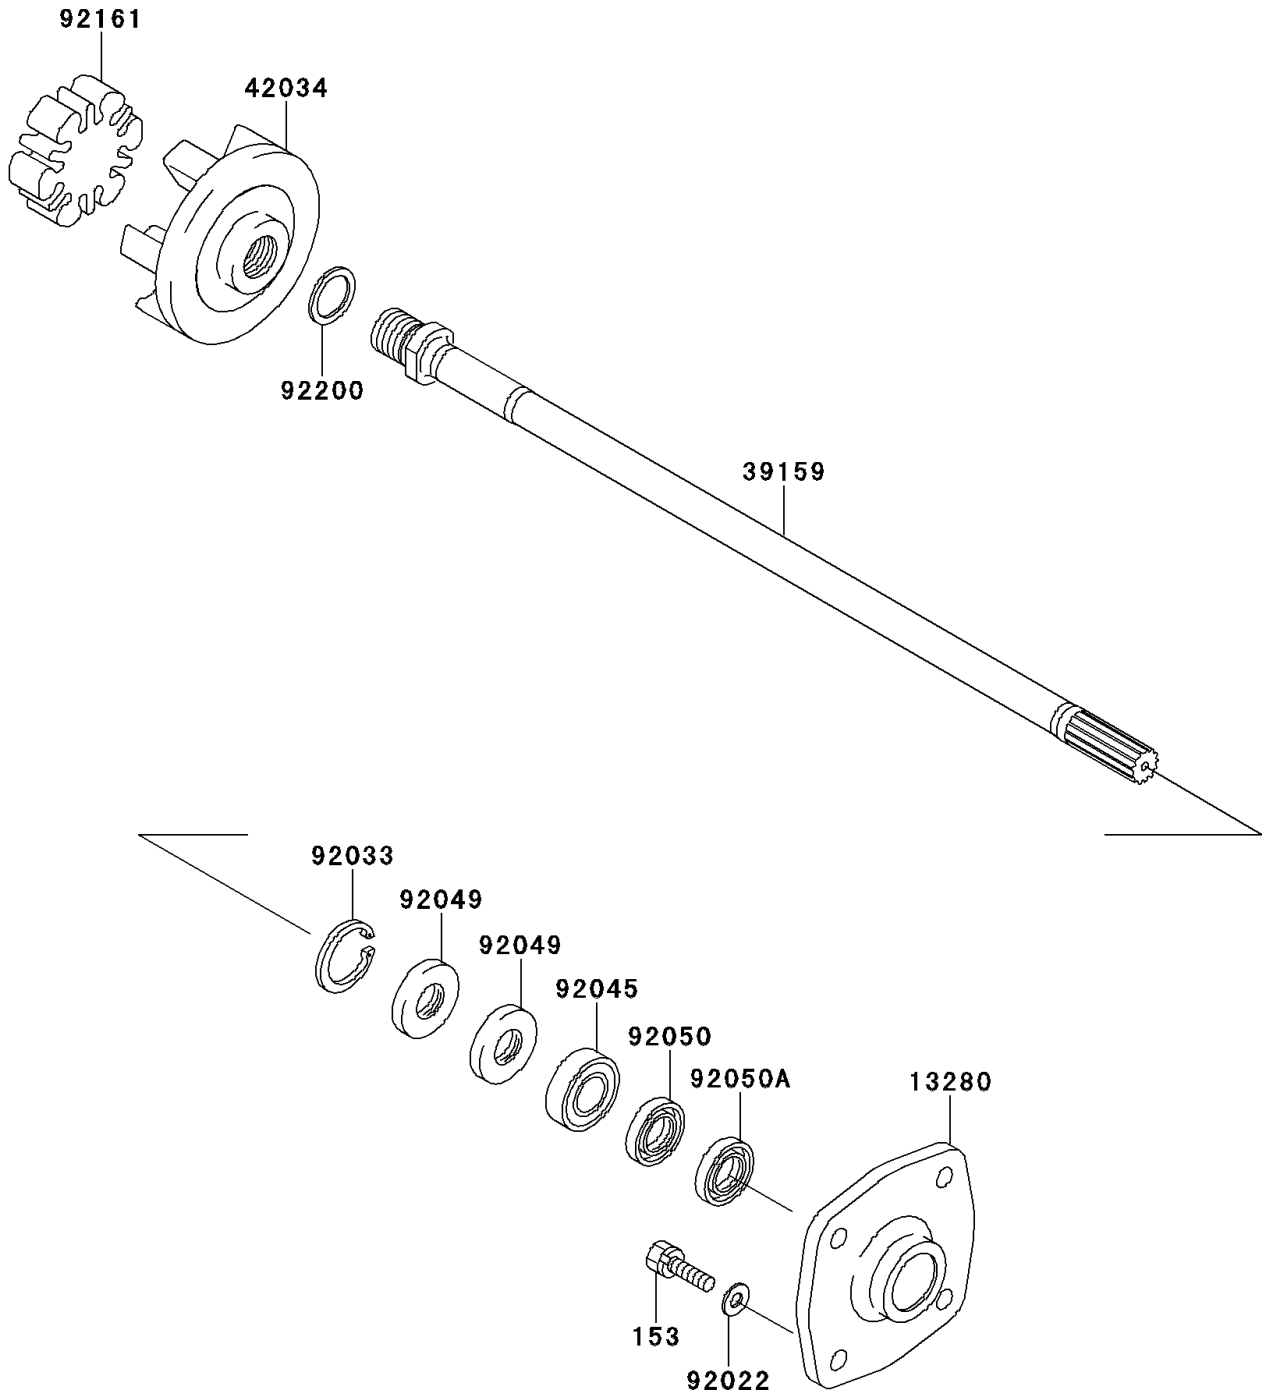

# 2015 JET SKI® STX®-15F PARTS DIAGRAM

Drive Shaft

E3134

## 2015 JET SKI® STX® -15F PARTS LIST

### Drive Shaft

ITEM NAME	PART NUMBER	QUANTITY
HOLDER (Ref # 13280)	13280-3756	1
SHAFT-DRIVE (Ref # 39159)	39159-3739	1
COUPLING (Ref # 42034)	42034-3711	1
WASHER,8.2X18X1.5 (Ref # 92022)	92022-1964	4
RING-SNAP,42MM (Ref # 92033)	92033-3713	1
BEARING-BALL,60042RD (Ref # 92045)	92045-0113	1
SEAL-OIL,S620426 (Ref # 92049)	92049-3707	2
SEAL-OIL,SCY20368 (Ref # 92050)	92050-502	1
SEAL-OIL,SC20367 (Ref # 92050A)	92050-503	1
DAMPER (Ref # 92161)	92161-3711	1
WASHER,24X32X2.0 (Ref # 92200)	92200-3739	1
BOLT-WS-SMALL,8X30 (Ref # 153)	153R0830	4