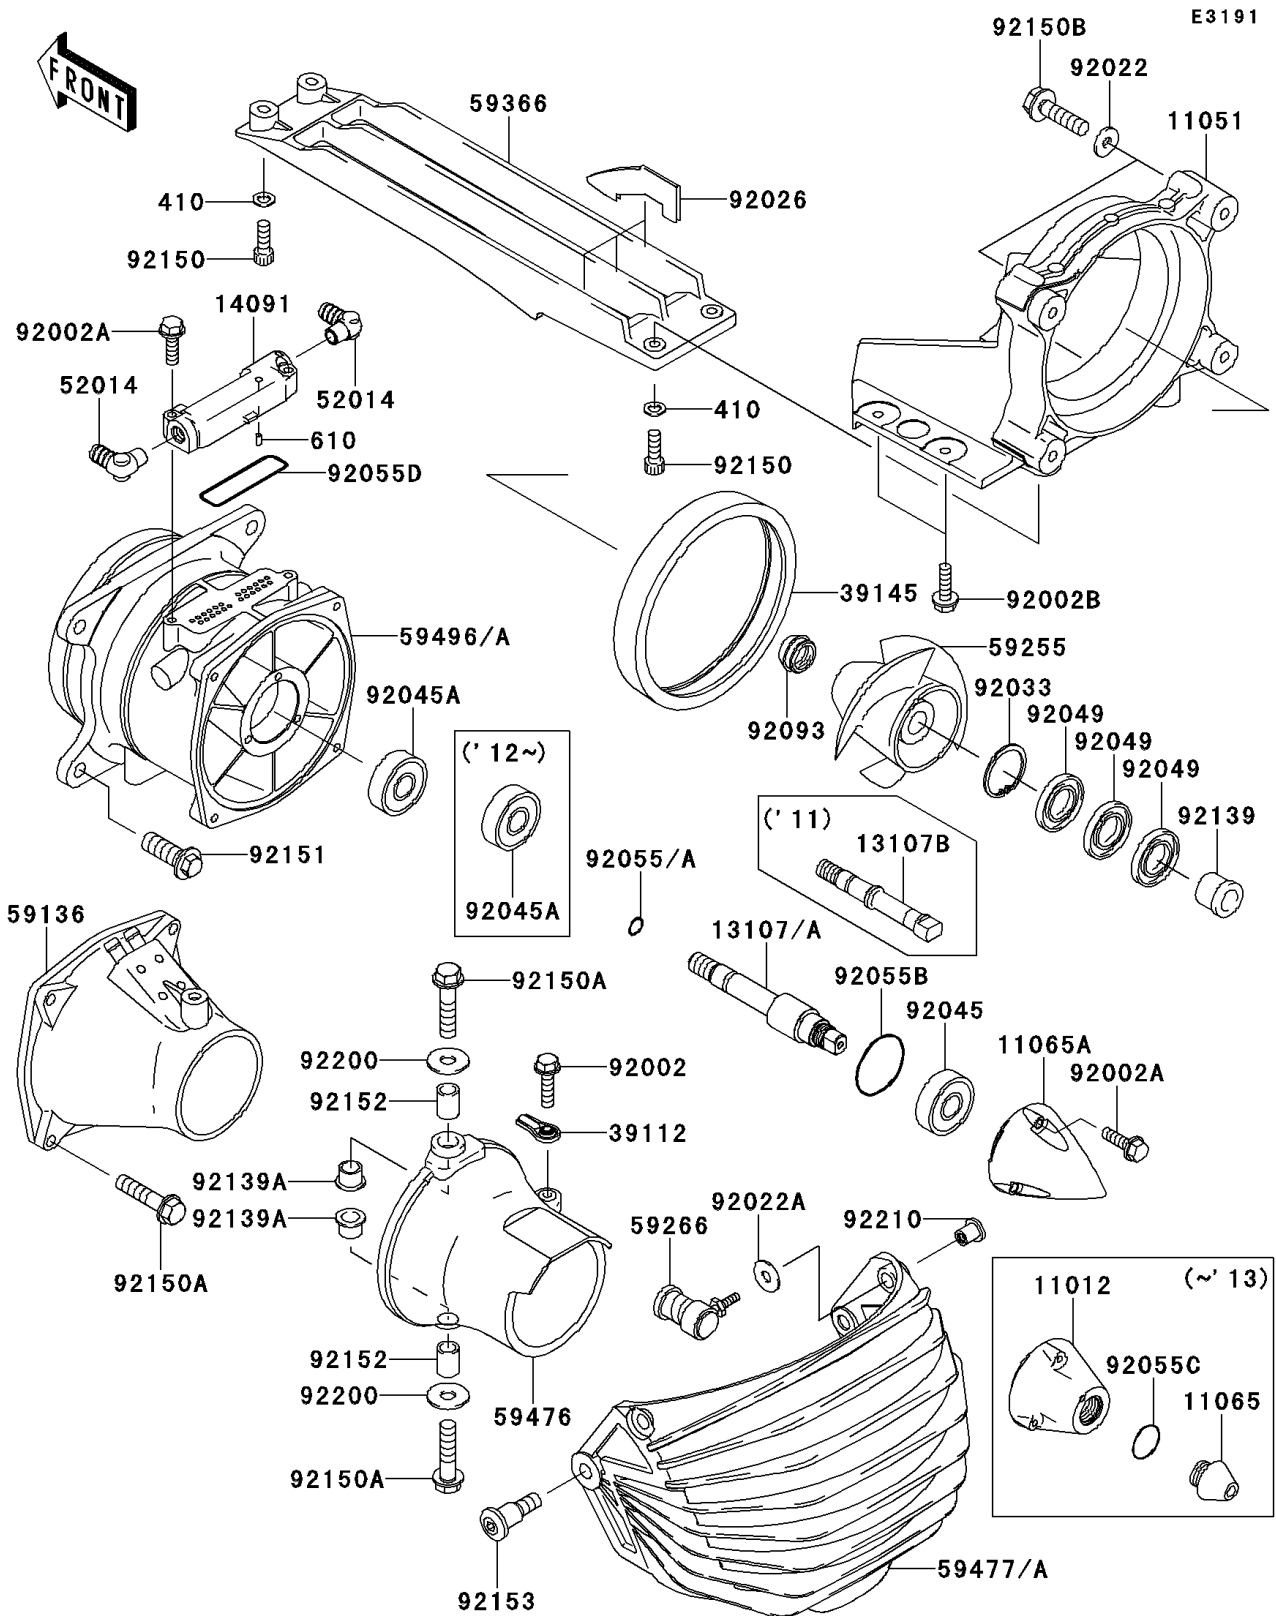

2013 STX-15F PARTS DIAGRAM

Jet Pump

2013 STX-15F PARTS LIST

Jet Pump

ITEM NAME	PART NUMBER	QUANTITY
CAP (Ref # 11012)	11012-3785	1
BRACKET (Ref # 11051)	11051-3763	1
CAP (Ref # 11065)	11065-0826	1
SHAFT (Ref # 13107)	13107-0739	1
COVER,VANE GUIDE (Ref # 14091)	14091-3817	1
RODEND-TIE (Ref # 39112)	39112-3703	1
TRIM-SEAL (Ref # 39145)	39145-3742	1
ELBOW (Ref # 52014)	52014-3711	2
NOZZLE-PUMP (Ref # 59136)	59136-3760	1
IMPELLER-COMP (Ref # 59255)	59255-3729	1
JOINT-BALL (Ref # 59266)	59266-3707	1
GRATE (Ref # 59366)	59366-3719	1
NOZZLE-STRG (Ref # 59476)	59476-3743	1
BUCKET-REVERSE (Ref # 59477A)	59477-3713	1
VANE-GUIDE (Ref # 59496A)	59496-0074	1
BOLT,6X25 (Ref # 92002)	92002-3714	1
BOLT,6X30 (Ref # 92002A)	92002-3726	5
BOLT,6X20 (Ref # 92002B)	92002-3755	4
WASHER,8.4X23X2.5 (Ref # 92022)	92022-3744	2
WASHER (Ref # 92022A)	92022-567	1
SPACER (Ref # 92026)	92026-3742	3
RING-SNAP (Ref # 92033)	92033-3730	1
BEARING-BALL,62022RD (Ref # 92045)	92045-0112	1
BEARING-BALL,6303R-6 (Ref # 92045A)	92045-3744	2
SEAL-OIL (Ref # 92049)	92049-3739	3
RING-O,12X1.5 (Ref # 92055)	92055-025	1
RING-O (Ref # 92055B)	92055-3741	1
RING-O (Ref # 92055C)	92055-3744	1
RING-O,66.5X2.0 (Ref # 92055D)	92055-3784	1

2013 STX-15F PARTS LIST

Jet Pump

ITEM NAME	PART NUMBER	QUANTITY
SEAL (Ref # 92093)	92093-3749	1
BUSHING (Ref # 92139)	92139-0718	1
BUSHING (Ref # 92139A)	92139-3720	2
BOLT,SOCKET,6X18 (Ref # 92150)	92150-3775	4
BOLT,8X35 (Ref # 92150A)	92150-3792	6
BOLT,FLANGED,8X30 (Ref # 92150B)	92150-3803	2
BOLT,10X30 (Ref # 92151)	92151-3706	4
COLLAR,8.2X11.8X15 (Ref # 92152)	92152-3703	2
BOLT,SOCKET,8X30 (Ref # 92153)	92153-3745	2
WASHER,8.0X22.0X1.5 (Ref # 92200)	92200-0174	2
NUT,6MM (Ref # 92210)	92210-3789	1
WASHER-PLAIN-SMALL,6MM (Ref # 410)	410S0600	4
ROLLER,4X8 (Ref # 610)	610A0408	1