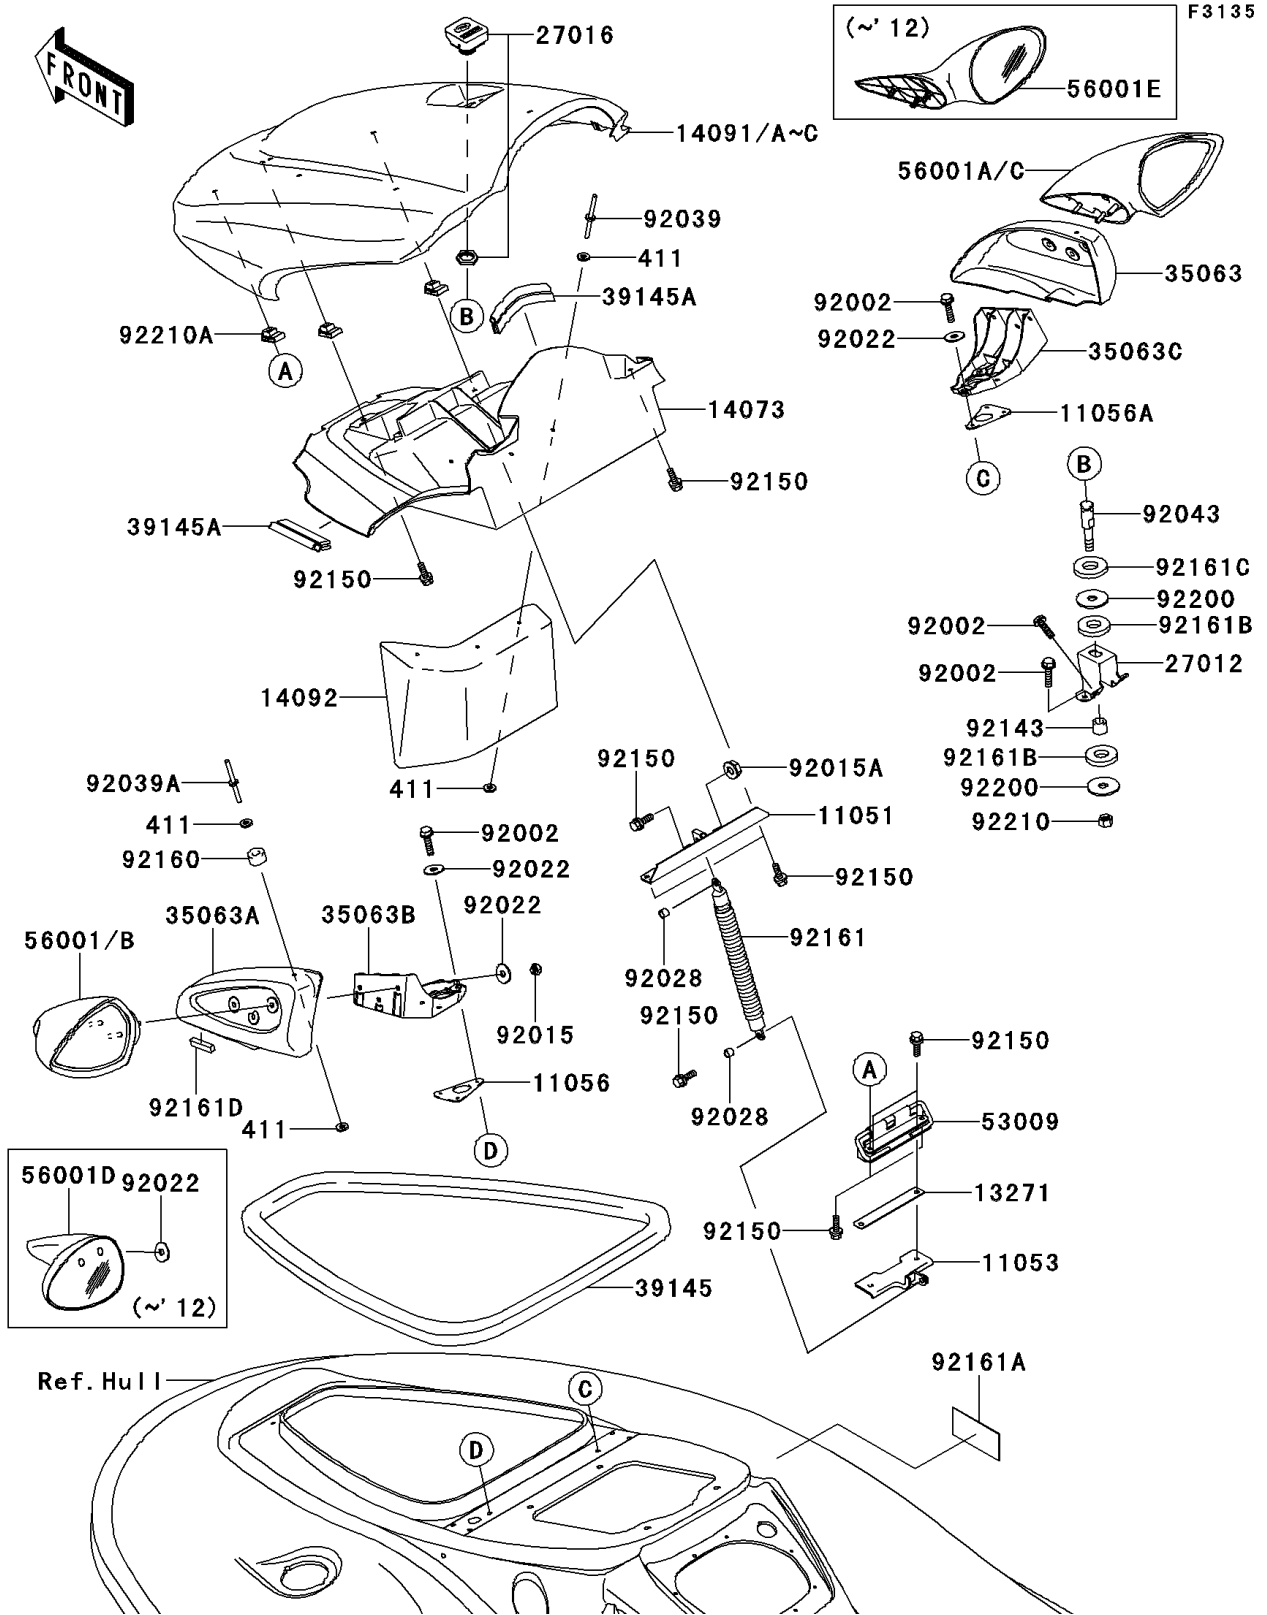

2013 JET SKI® STX®-15F PARTS DIAGRAM

Hull Front Fittings

2013 JET SKI® STX®-15F PARTS LIST

Hull Front Fittings

ITEM NAME	PART NUMBER	QUANTITY
BRACKET (Ref # 11051)	11051-3766	1
BRACKET (Ref # 11053)	11053-3752	1
BRACKET,LH (Ref # 11056)	11056-3715	1
BRACKET,RH (Ref # 11056A)	11056-3717	1
PLATE (Ref # 13271)	13271-3897	1
DUCT,HATCH,INNER (Ref # 14073)	14073-3800	1
COVER,HATCH,G.SILVER (Ref # 14091)	14091-3778-F2	1
COVER,FRONT DUCT (Ref # 14092)	14092-0842	1
HOOK (Ref # 27012)	27012-3855	1
LOCK-ASSY (Ref # 27016)	27016-0049	1
STAY,MIRROR,RH,F.BLACK (Ref # 35063)	35063-3709-6Z	1
STAY,MIRROR,LH,F.BLACK (Ref # 35063A)	35063-3710-6Z	1
STAY,MIRROR,LH (Ref # 35063B)	35063-3713	1
STAY,MIRROR,RH (Ref # 35063C)	35063-3714	1
TRIM-SEAL,L=1380 (Ref # 39145)	39145-3773	1
TRIM-SEAL,L=260 (Ref # 39145A)	39145-3789	3
HINGE,HATCH COVER (Ref # 53009)	53009-3725	1
MIRROR-ASSY,LH (Ref # 56001)	56001-0235	1
MIRROR-ASSY,RH (Ref # 56001A)	56001-0236	1
BOLT,6X25 (Ref # 92002)	92002-3714	10
NUT,LOCK,6MM (Ref # 92015)	92015-3766	6
NUT,6MM (Ref # 92015A)	92015-3767	1
WASHER,6.5X20X1.5 (Ref # 92022)	92022-3710	12
BUSHING (Ref # 92028)	92028-3765	2
RIVET (Ref # 92039)	92039-3714	3
RIVET (Ref # 92039A)	92039-3747	2
PIN (Ref # 92043)	92043-0754	1
COLLAR,8.2X14X11.2 (Ref # 92143)	92143-3724	1
BOLT,6X18 (Ref # 92150)	92150-3729	11

2013 JET SKI® STX®-15F PARTS LIST

Hull Front Fittings

ITEM NAME	PART NUMBER	QUANTITY
DAMPER (Ref # 92160)	92160-3738	2
DAMPER,HATCH (Ref # 92161)	92161-1581	1
DAMPER (Ref # 92161A)	92161-3728	1
DAMPER (Ref # 92161B)	92161-3739	2
DAMPER (Ref # 92161C)	92161-3747	1
DAMPER (Ref # 92161D)	92161-3754	2
WASHER,8.5X32X2 (Ref # 92200)	92200-3786	2
NUT,LOCK,8MM (Ref # 92210)	92210-3742	1
NUT,6MM (Ref # 92210A)	92210-3768	7
WASHER-PLAIN,5MM (Ref # 411)	411S0500	10