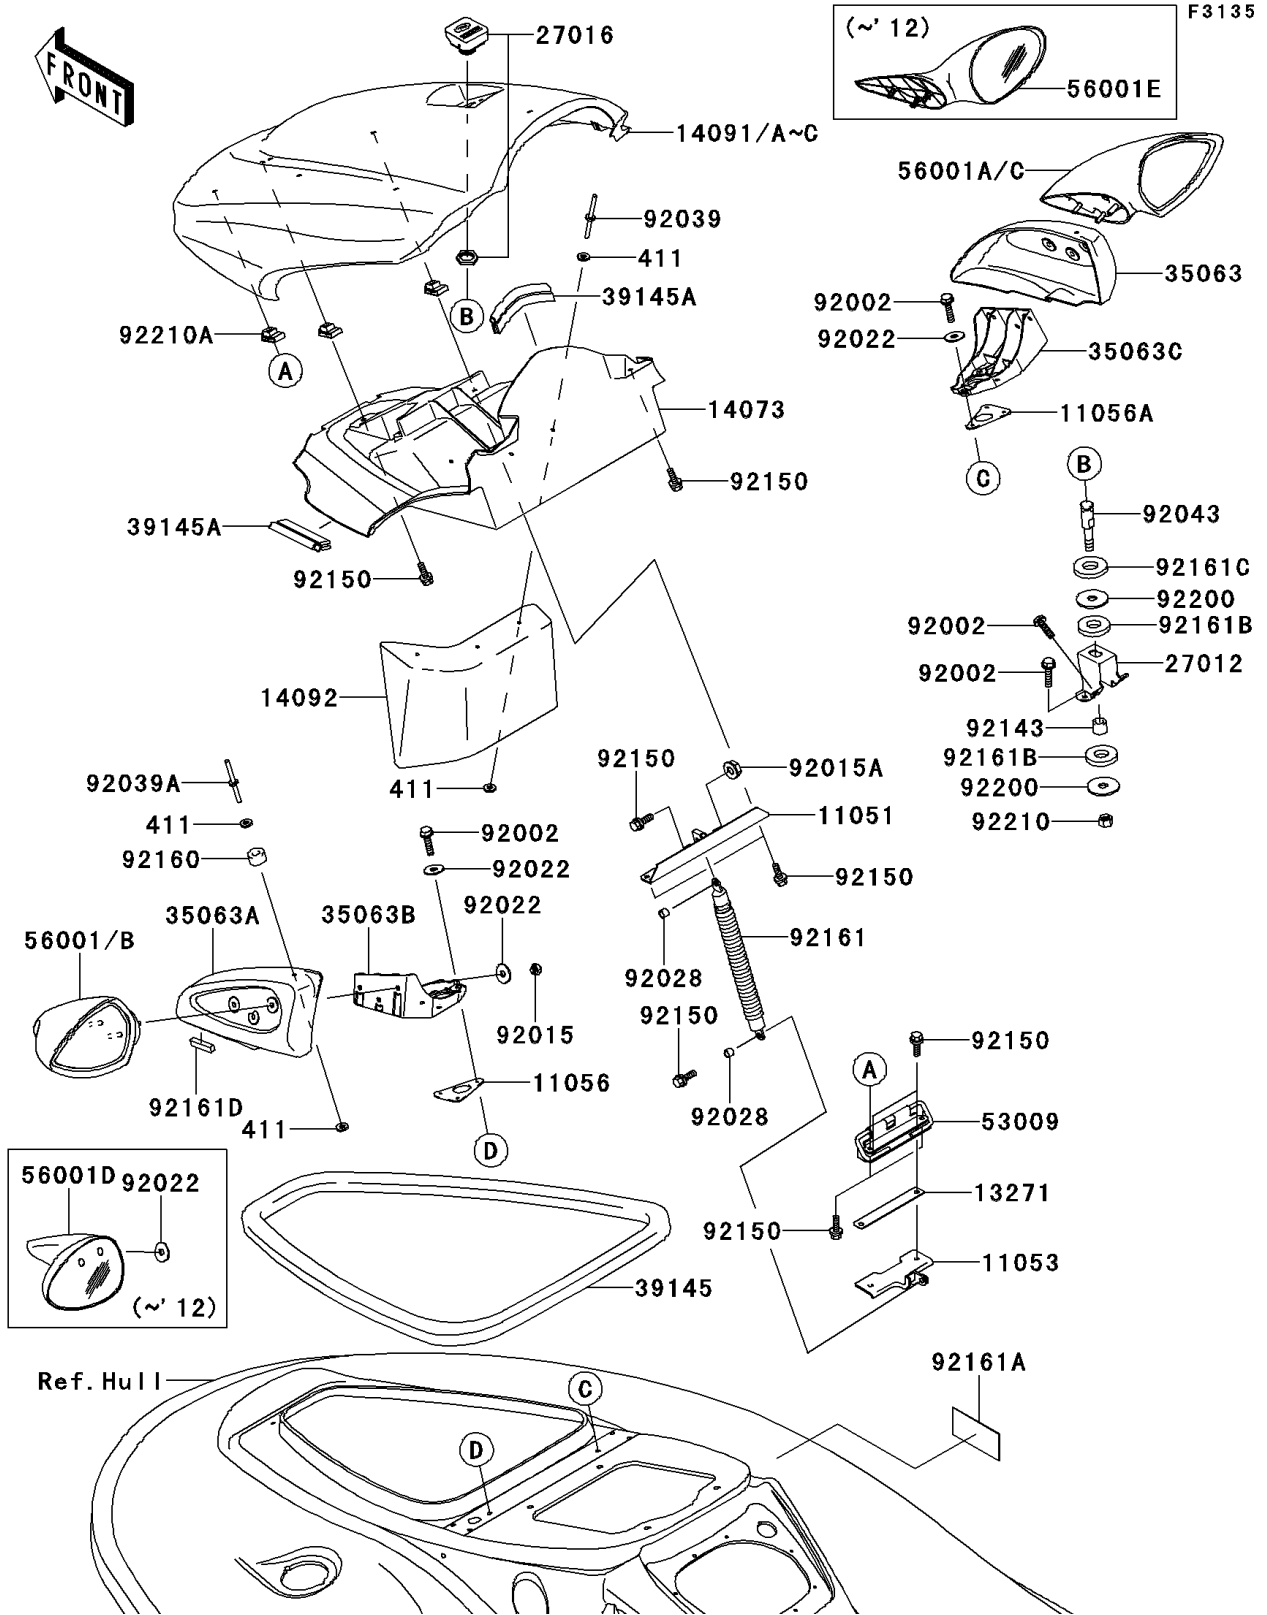

2015 JET SKI® STX®-15F PARTS DIAGRAM

Hull Front Fittings

2015 JET SKI® STX®-15F PARTS LIST

Hull Front Fittings

ITEM NAME	PART NUMBER	QUANTITY
BRACKET (Ref # 11051)	11051-3766	1
BRACKET (Ref # 11053)	11053-3752	1
BRACKET,LH (Ref # 11056)	11056-3715	1
BRACKET,RH (Ref # 11056A)	11056-3717	1
PLATE (Ref # 13271)	13271-3897	1
DUCT,HATCH,INNER (Ref # 14073)	14073-3800	1
COVER,HATCH,L.GREEN (Ref # 14091C)	14091-3778-777	1
COVER,FRONT DUCT (Ref # 14092)	14092-0842	1
HOOK (Ref # 27012)	27012-3855	1
LOCK-ASSY (Ref # 27016)	27016-0049	1
STAY,MIRROR,RH,F.BLACK (Ref # 35063)	35063-3709-6Z	1
STAY,MIRROR,LH,F.BLACK (Ref # 35063A)	35063-3710-6Z	1
STAY,MIRROR,LH (Ref # 35063B)	35063-3713	1
STAY,MIRROR,RH (Ref # 35063C)	35063-3714	1
TRIM-SEAL,L=1380 (Ref # 39145)	39145-3773	1
TRIM-SEAL,L=260 (Ref # 39145A)	39145-3789	3
HINGE,HATCH COVER (Ref # 53009)	53009-3725	1
MIRROR-ASSY,LH (Ref # 56001B)	56001-0267	1
MIRROR-ASSY,RH (Ref # 56001C)	56001-0268	1
BOLT,6X25 (Ref # 92002)	92002-3714	10
NUT,LOCK,6MM (Ref # 92015)	92015-3766	6
NUT,6MM (Ref # 92015A)	92015-3767	1
WASHER,6.5X20X1.5 (Ref # 92022)	92022-3710	12
BUSHING (Ref # 92028)	92028-3765	2
RIVET (Ref # 92039)	92039-3714	3
RIVET (Ref # 92039A)	92039-3747	2
PIN (Ref # 92043)	92043-0754	1
COLLAR,8.2X14X11.2 (Ref # 92143)	92143-3724	1
BOLT,6X18 (Ref # 92150)	92150-3729	11

2015 JET SKI® STX®-15F PARTS LIST

Hull Front Fittings

ITEM NAME	PART NUMBER	QUANTITY
DAMPER (Ref # 92160)	92160-3738	2
DAMPER,HATCH (Ref # 92161)	92161-1581	1
DAMPER (Ref # 92161A)	92161-3728	1
DAMPER (Ref # 92161B)	92161-3739	2
DAMPER (Ref # 92161C)	92161-3747	1
DAMPER (Ref # 92161D)	92161-3754	2
WASHER,8.5X32X2 (Ref # 92200)	92200-3786	2
NUT,LOCK,8MM (Ref # 92210)	92210-3742	1
NUT,6MM (Ref # 92210A)	92210-3768	7
WASHER-PLAIN,5MM (Ref # 411)	411S0500	10