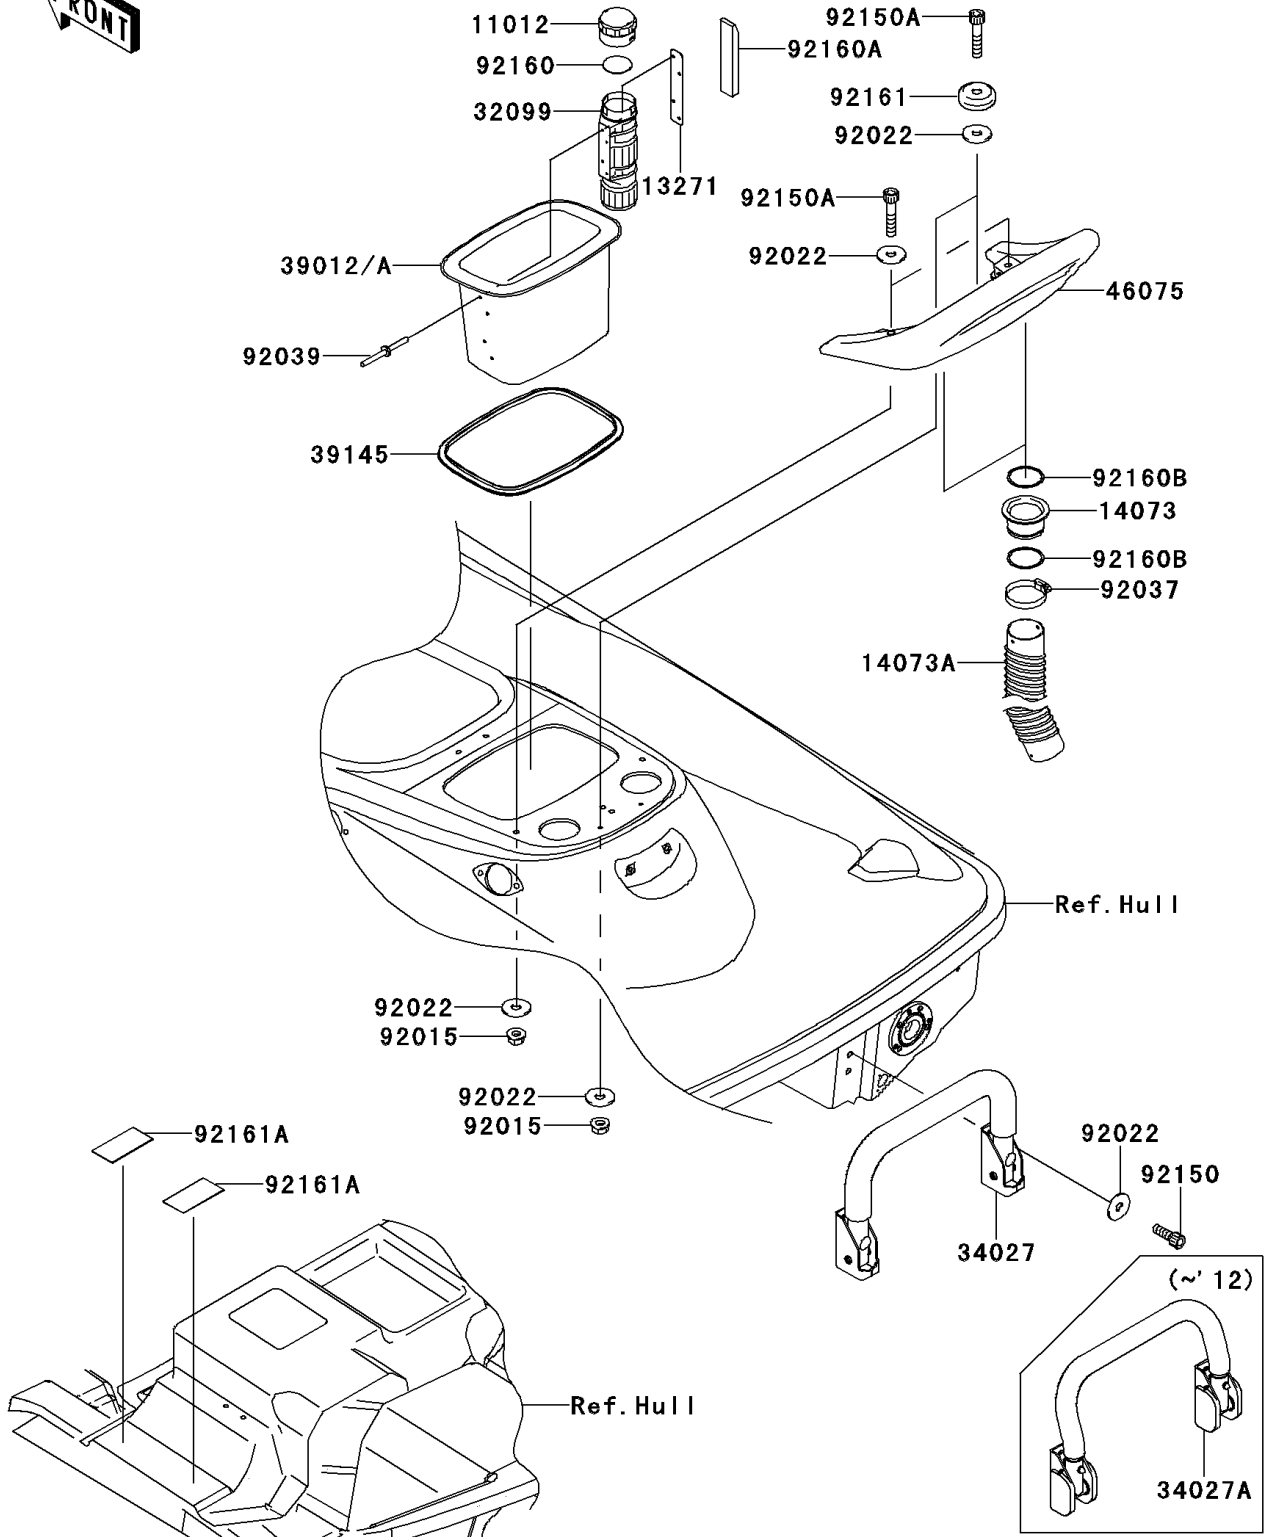

2013 JET SKI® STX®-15F PARTS DIAGRAM

Hull Rear Fittings

F3137

2013 JET SKI® STX®-15F PARTS LIST

Hull Rear Fittings

ITEM NAME	PART NUMBER	QUANTITY
CAP,FIRE EXTINGUISHER (Ref # 11012)	11012-3766	1
PLATE,FIRE EXTINGUISHER (Ref # 13271)	13271-3775	1
DUCT (Ref # 14073)	14073-3798	2
DUCT (Ref # 14073A)	14073-3799	2
CASE,FIRE EXTINGUISHER (Ref # 32099)	32099-3769	1
STEP-ASSY (Ref # 34027)	34027-0067	1
CASE-STORAGE,RR (Ref # 39012)	39012-0031	1
TRIM-SEAL,REAR STORAGE (Ref # 39145)	39145-3767	1
GRIP,RR,F.BLACK (Ref # 46075)	46075-3755-6Z	1
NUT,6MM (Ref # 92015)	92015-3767	4
WASHER,6.5X20X1.5 (Ref # 92022)	92022-3710	12
CLAMP (Ref # 92037)	92037-3738	2
RIVET (Ref # 92039)	92039-3783	2
BOLT,SOCKET,6X18 (Ref # 92150)	92150-3775	4
BOLT,SOCKET,6X30 (Ref # 92150A)	92150-3822	4
DAMPER (Ref # 92160)	92160-3814	1
DAMPER (Ref # 92160A)	92160-3821	1
DAMPER (Ref # 92160B)	92160-3910	4
DAMPER (Ref # 92161)	92161-3717	2
DAMPER (Ref # 92161A)	92161-3728	2