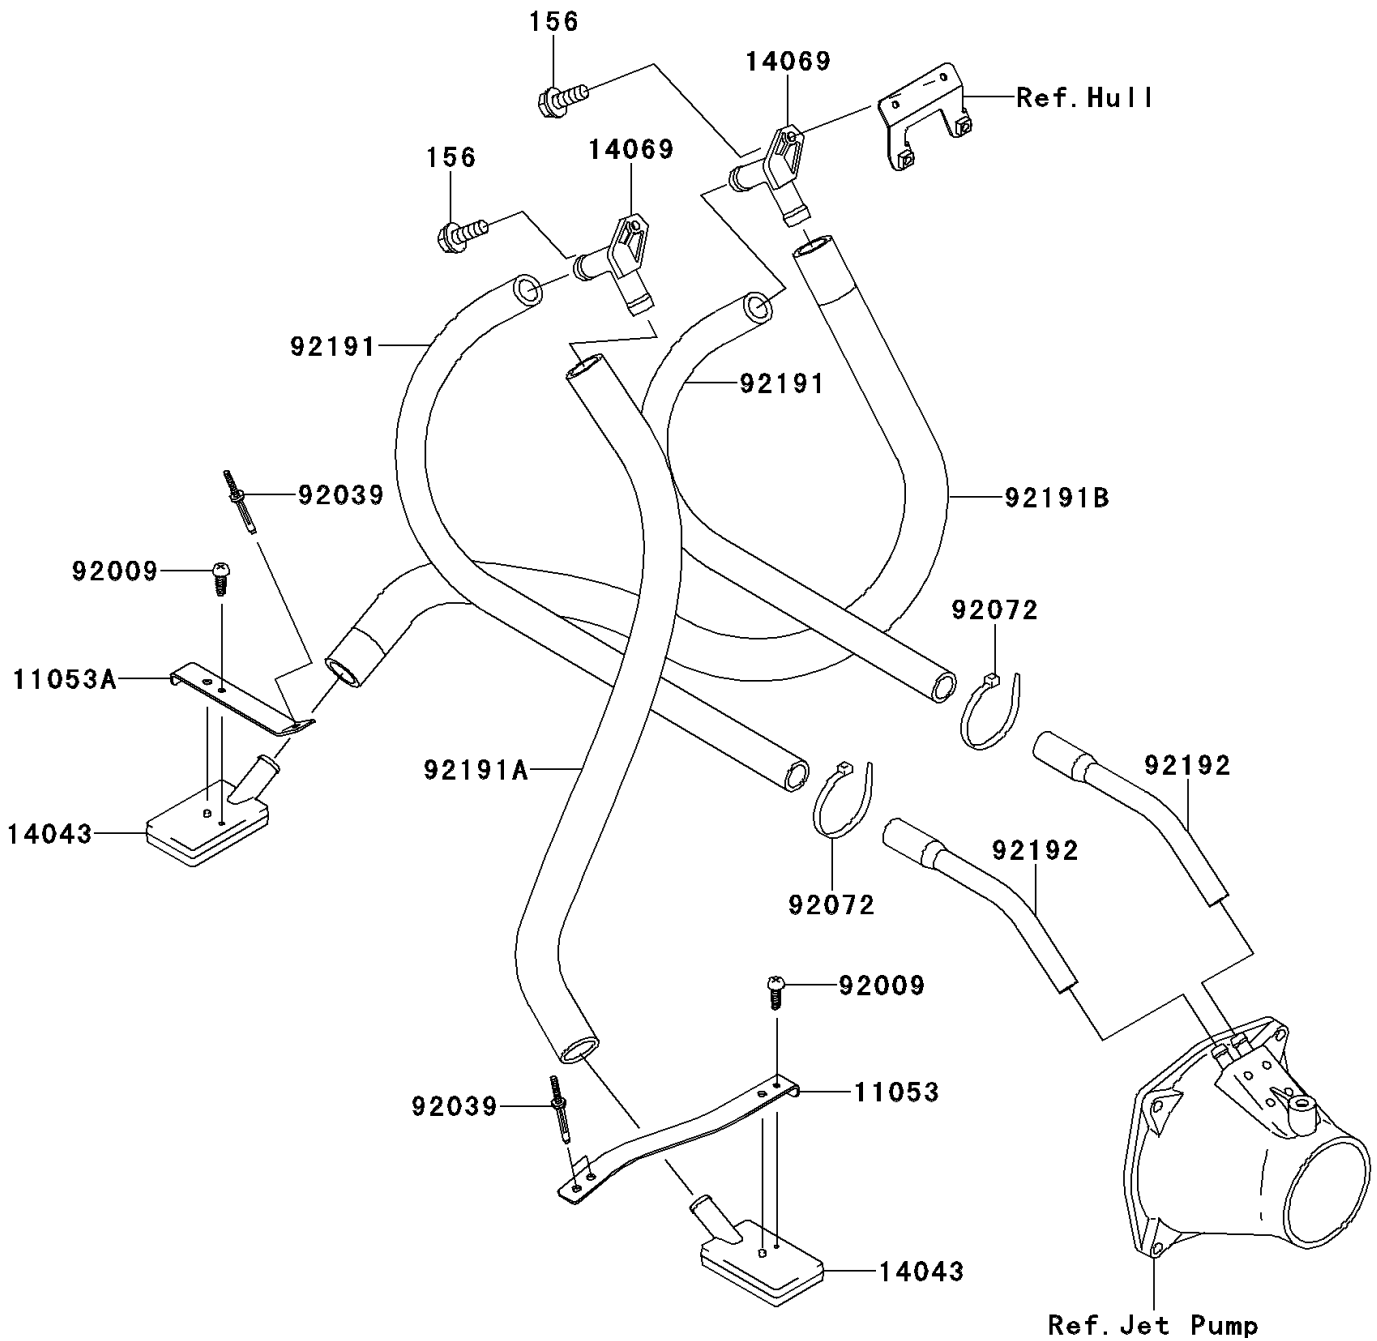

# 2014 JET SKI® STX®-15F PARTS DIAGRAM

Bilge System

F3145

## 2014 JET SKI® STX® -15F PARTS LIST

### Bilge System

ITEM NAME	PART NUMBER	QUANTITY
BRACKET,RR,LH (Ref # 11053)	11053-3744	1
BRACKET,FR,CNT (Ref # 11053A)	11053-3745	1
FILTER (Ref # 14043)	14043-3711	2
BREATHER (Ref # 14069)	14069-3708	2
SCREW,TAPPING,4X14 (Ref # 92009)	92009-3762	2
RIVET (Ref # 92039)	92039-3753	3
BAND,L=188.85 (Ref # 92072)	92072-0105	2
TUBE,BREATHER-HULL (Ref # 92191)	92191-3988	2
TUBE,FILTER-BREATHER (Ref # 92191A)	92191-3989	1
TUBE,FILTER-BREATHER (Ref # 92191B)	92191-3990	1
TUBE,HULL-NOZZLE (Ref # 92192)	92192-3843	2
BOLT-WP,6X16 (Ref # 156)	156R0616	2