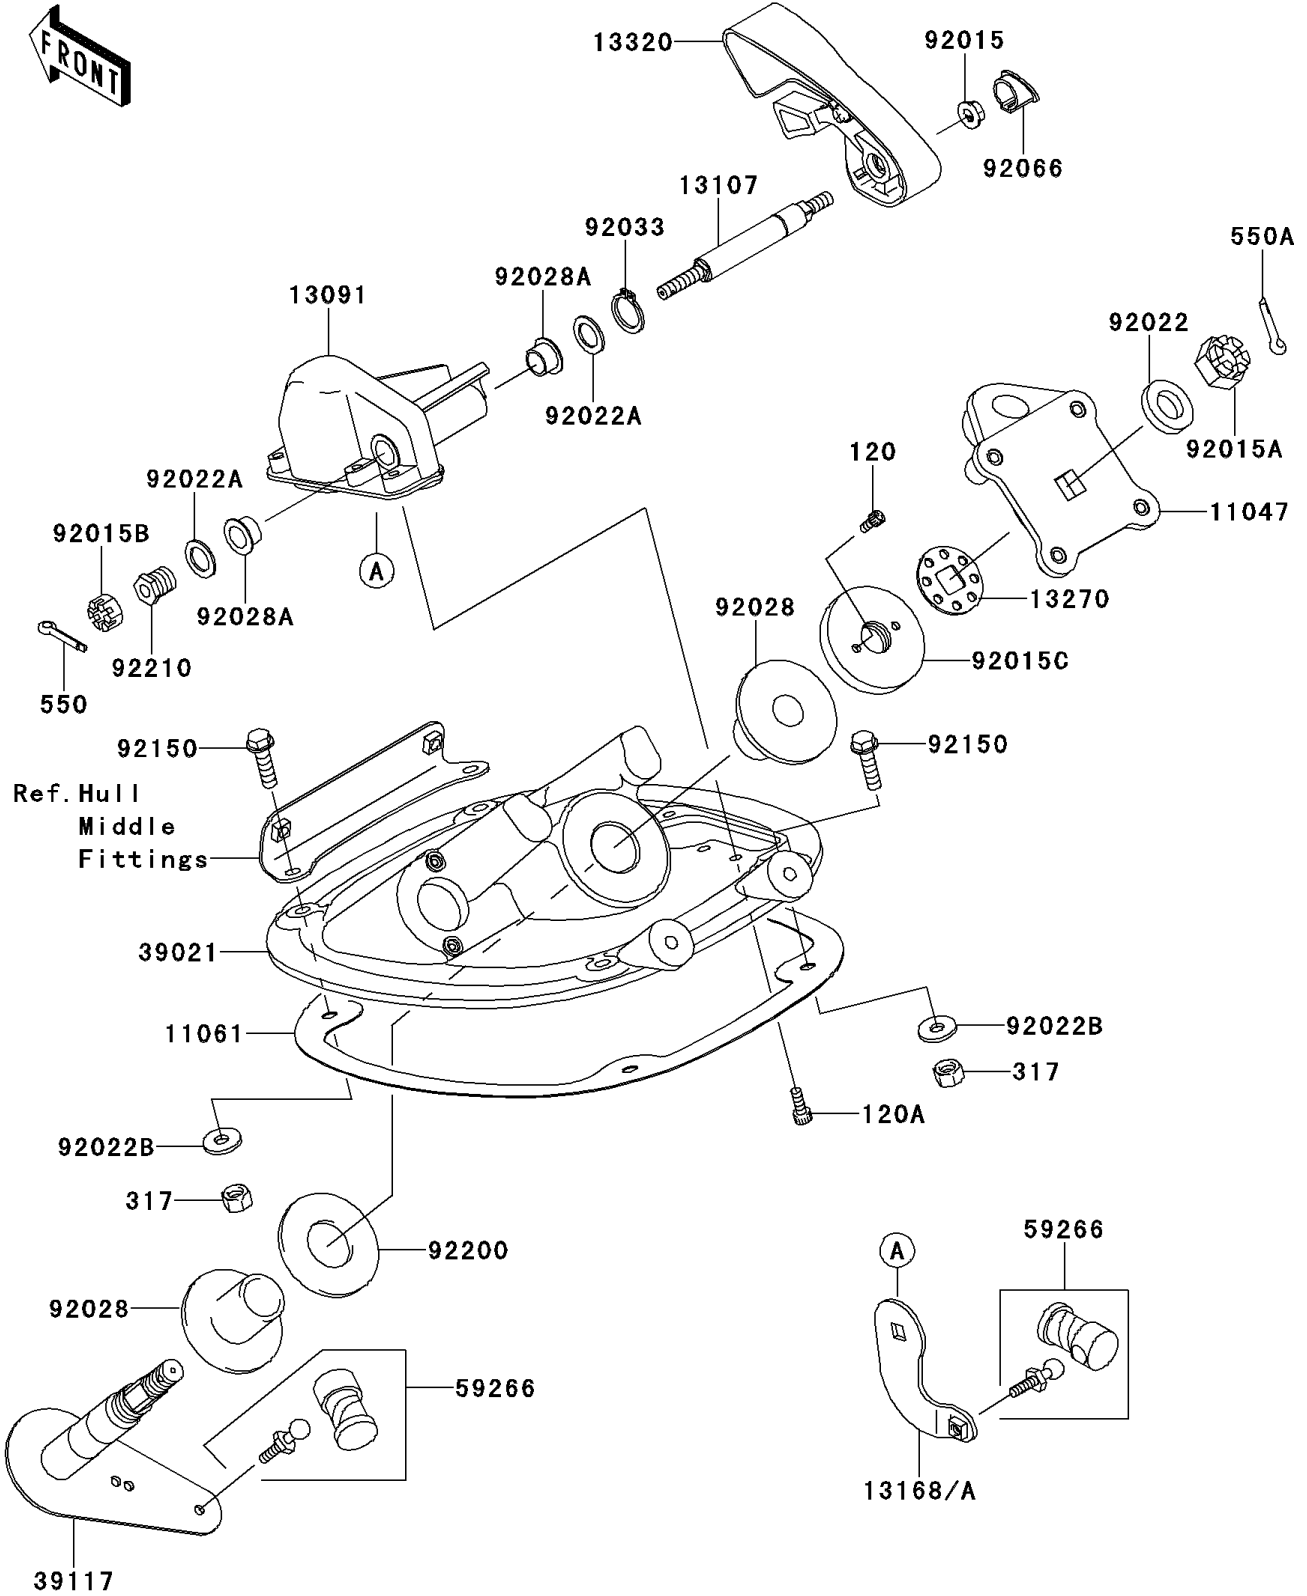

2013 STX-15F PARTS DIAGRAM

Handle Pole

F3171

2013 STX-15F PARTS LIST

Handle Pole

ITEM NAME	PART NUMBER	QUANTITY
BRACKET,HANDLE HOLDER (Ref # 11047)	11047-3759	1
GASKET,HANDLE POLE BRACKET (Ref # 11061)	11061-3735	1
HOLDER (Ref # 13091)	13091-3809	1
SHAFT (Ref # 13107)	13107-3751	1
LEVER,REVERSE (Ref # 13168A)	13168-3758	1
PLATE,STEERING NUT (Ref # 13270)	13270-3808	1
LEVER-ASSY,REVERSE (Ref # 13320)	13320-3716	1
BRACKET-HANDLE POLE (Ref # 39021)	39021-3714	1
SHAFT-STRG (Ref # 39117)	39117-3713	1
JOINT-BALL (Ref # 59266)	59266-3707	2
NUT,FLANGED,8MM (Ref # 92015)	92015-3709	1
NUT,CASTLE,14MM (Ref # 92015A)	92015-3805	1
NUT,CASTLE,8MM (Ref # 92015B)	92015-3813	1
NUT,STEERING,20MM (Ref # 92015C)	92015-3854	1
WASHER,15X34X2.0 (Ref # 92022)	92022-3738	1
WASHER,15.5X24X1.5 (Ref # 92022A)	92022-3739	2
WASHER,8.4X23X2.5 (Ref # 92022B)	92022-3744	4
BUSHING,STEERING (Ref # 92028)	92028-3748	2
BUSHING (Ref # 92028A)	92028-3755	2
RING-SNAP,15MM (Ref # 92033)	92033-3710	1
PLUG,REVERSE LEVER (Ref # 92066)	92066-3761	1
BOLT,FLANGED,8X30 (Ref # 92150)	92150-3803	4
WASHER,32.5X70X2 (Ref # 92200)	92200-3718	1
NUT,8MM (Ref # 92210)	92210-3703	1
BOLT-SOCKET,5X10 (Ref # 120)	120R0510	2
BOLT-SOCKET,6X16 (Ref # 120A)	120R0616	4
NUT-HEX-SMALL,8MM (Ref # 317)	317R0800	4
PIN-COTTER (Ref # 550)	550S2020	1
PIN-COTTER,3X35 (Ref # 550A)	550S3035	1