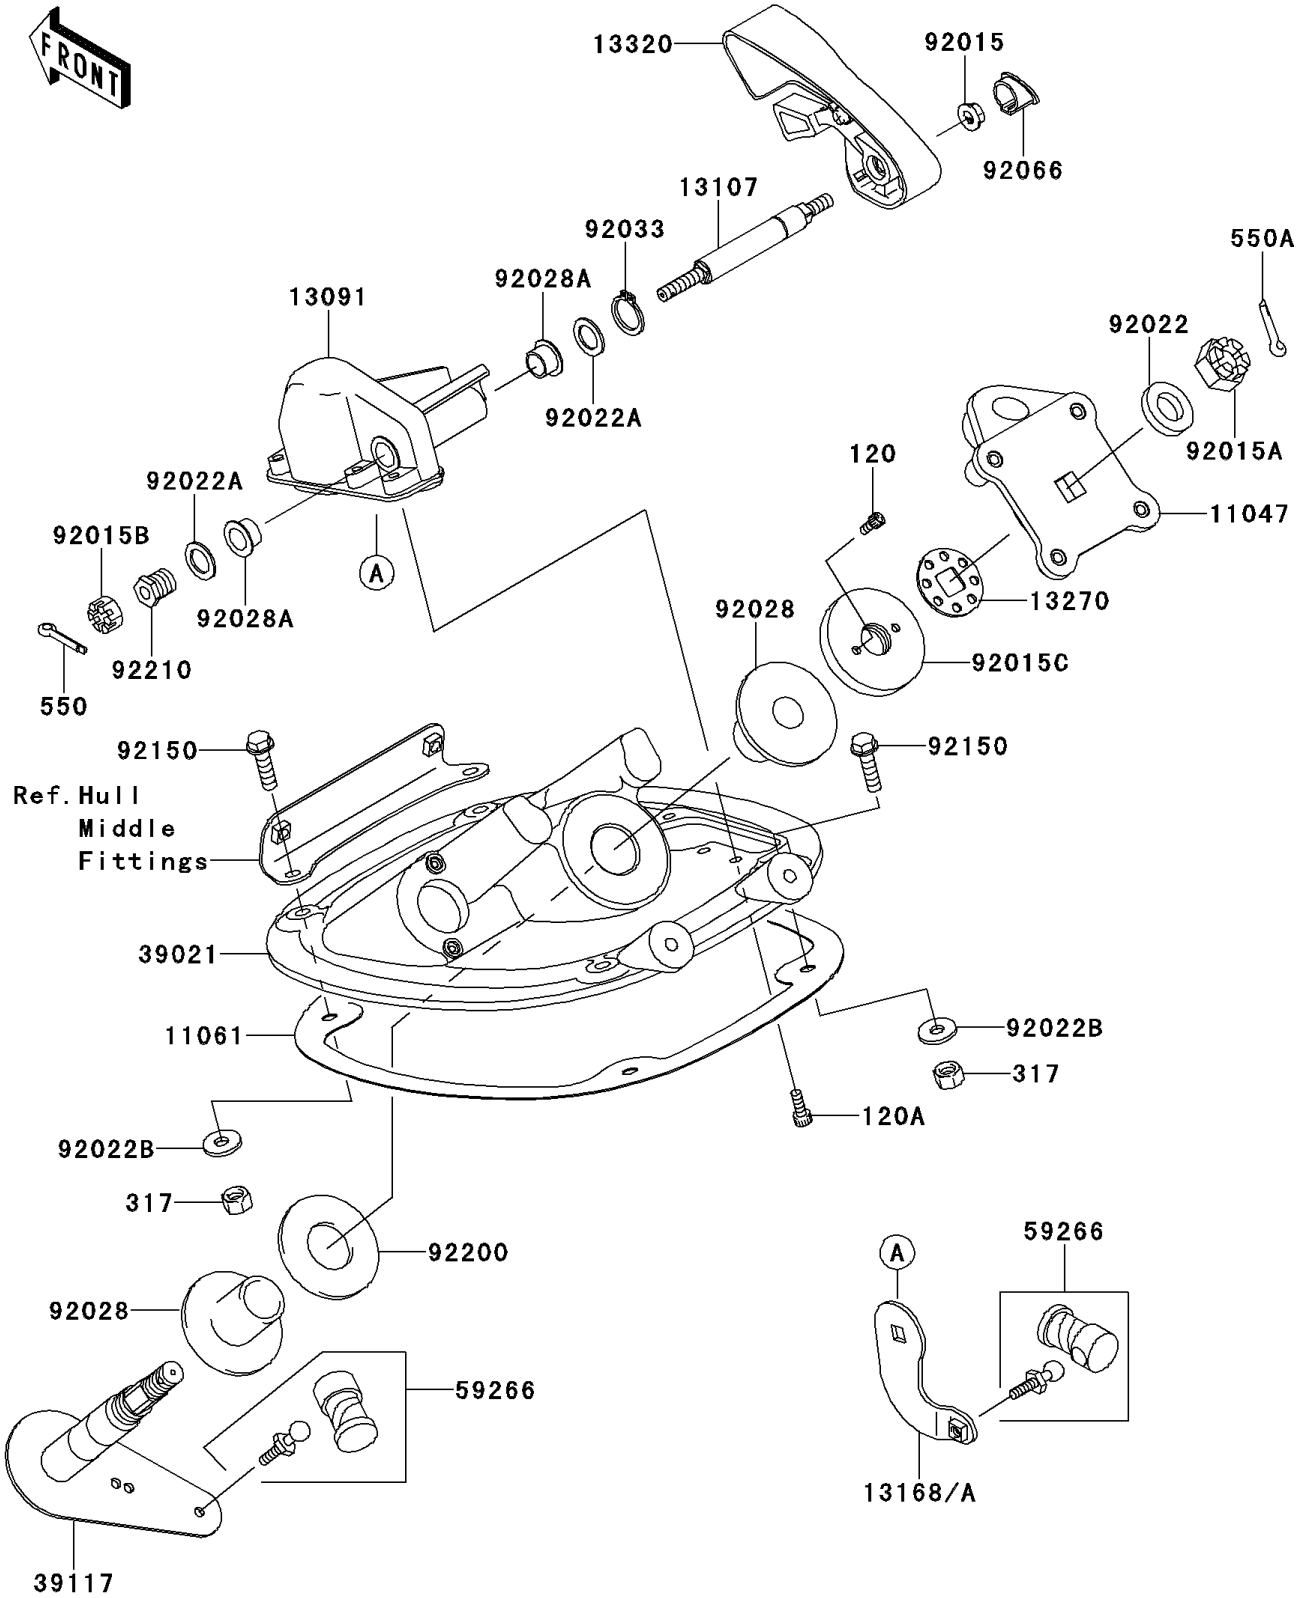

2015 JET SKI® STX®-15F PARTS DIAGRAM

Handle Pole

F3171

2015 JET SKI® STX®-15F PARTS LIST

Handle Pole

ITEM NAME	PART NUMBER	QUANTITY
BRACKET,HANDLE HOLDER (Ref # 11047)	11047-3759	1
GASKET,HANDLE POLE BRACKET (Ref # 11061)	11061-3735	1
HOLDER (Ref # 13091)	13091-3809	1
SHAFT (Ref # 13107)	13107-3751	1
LEVER,REVERSE (Ref # 13168A)	13168-3758	1
PLATE,STEERING NUT (Ref # 13270)	13270-3808	1
LEVER-ASSY,REVERSE (Ref # 13320)	13320-3716	1
BRACKET-HANDLE POLE (Ref # 39021)	39021-3714	1
SHAFT-STRG (Ref # 39117)	39117-3713	1
JOINT-BALL (Ref # 59266)	59266-3707	2
NUT,FLANGED,8MM (Ref # 92015)	92015-3709	1
NUT,CASTLE,14MM (Ref # 92015A)	92015-3805	1
NUT,CASTLE,8MM (Ref # 92015B)	92015-3813	1
NUT,STEERING,20MM (Ref # 92015C)	92015-3854	1
WASHER,15X34X2.0 (Ref # 92022)	92022-3738	1
WASHER,15.5X24X1.5 (Ref # 92022A)	92022-3739	2
WASHER,8.4X23X2.5 (Ref # 92022B)	92022-3744	4
BUSHING,STEERING (Ref # 92028)	92028-3748	2
BUSHING (Ref # 92028A)	92028-3755	2
RING-SNAP,15MM (Ref # 92033)	92033-3710	1
PLUG,REVERSE LEVER (Ref # 92066)	92066-3761	1
BOLT,FLANGED,8X30 (Ref # 92150)	92150-3803	4
WASHER,32.5X70X2 (Ref # 92200)	92200-3718	1
NUT,8MM (Ref # 92210)	92210-3703	1
BOLT-SOCKET,5X10 (Ref # 120)	120R0510	2
BOLT-SOCKET,6X16 (Ref # 120A)	120R0616	4
NUT-HEX-SMALL,8MM (Ref # 317)	317R0800	4
PIN-COTTER (Ref # 550)	550S2020	1
PIN-COTTER,3X35 (Ref # 550A)	550S3035	1