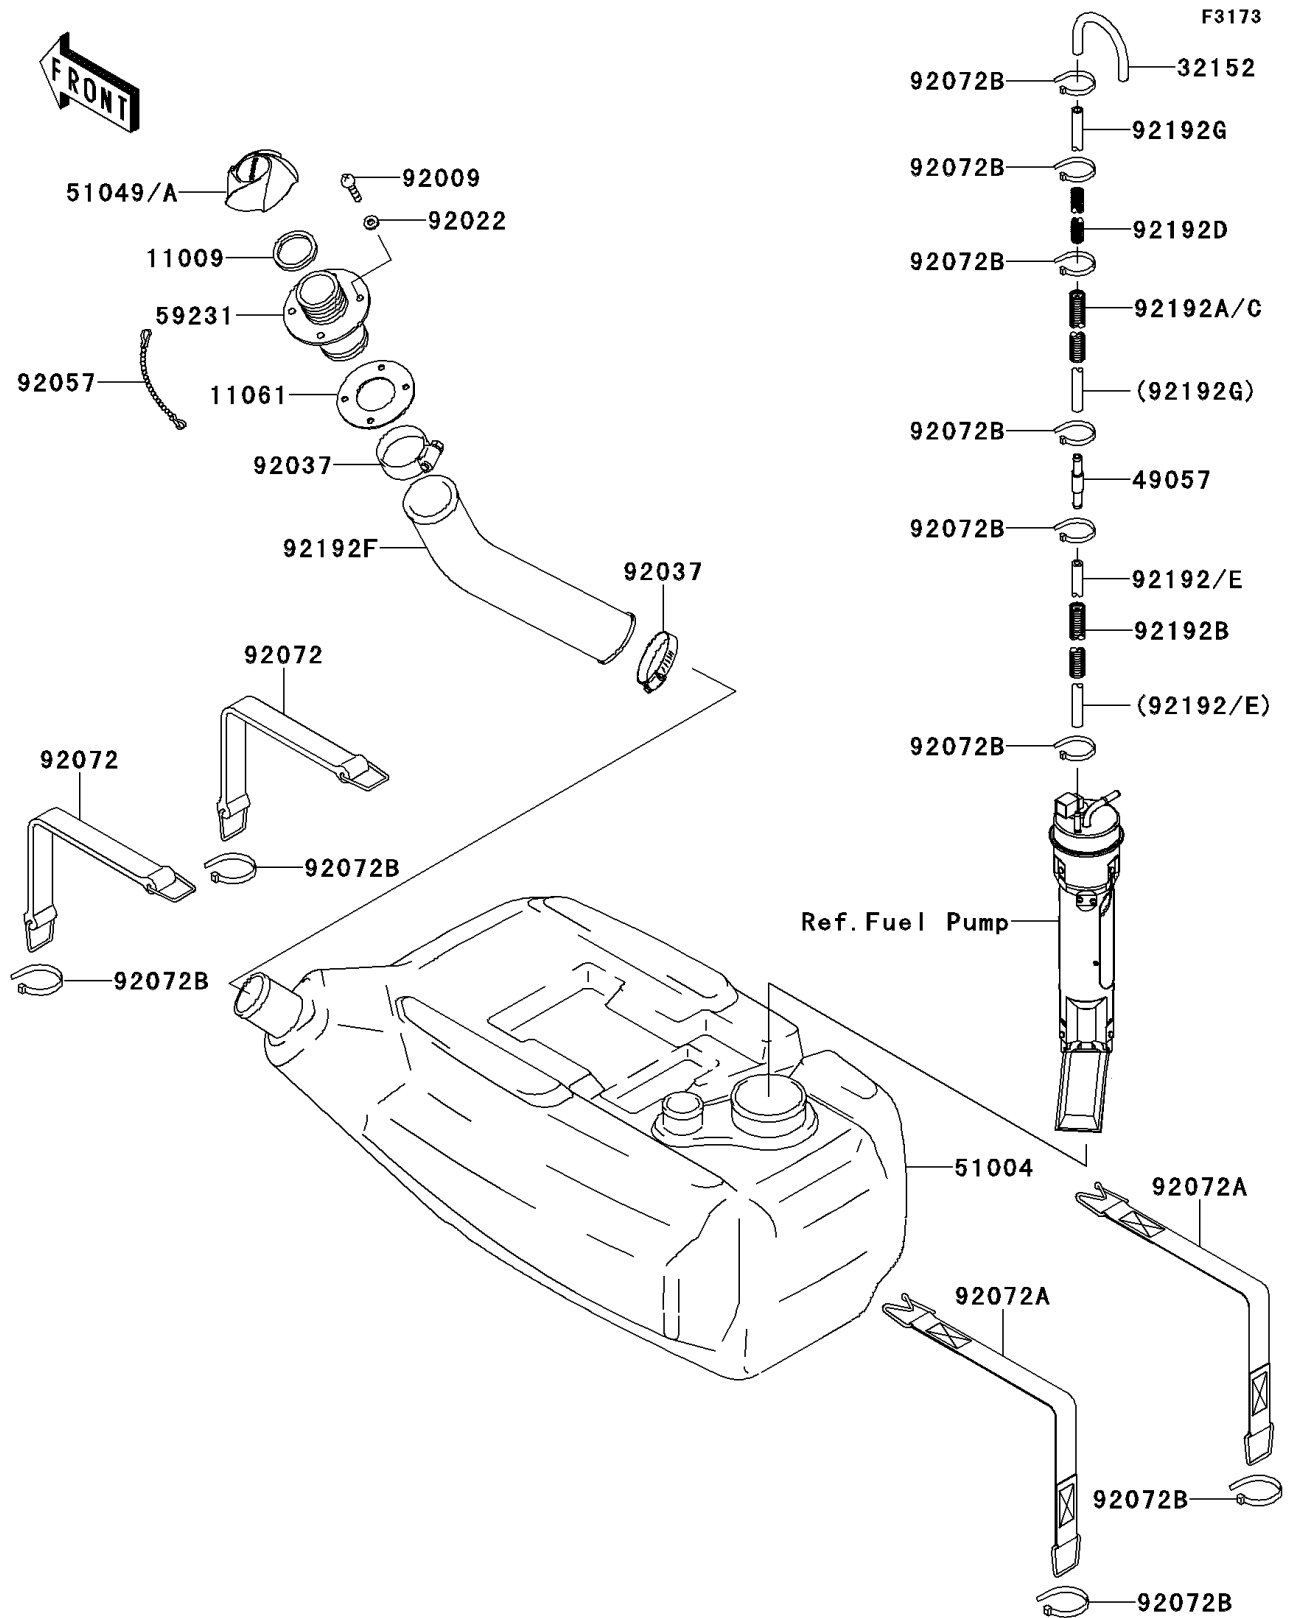

2013 STX-15F PARTS DIAGRAM

Fuel Tank(ABF-AEF)

2013 STX-15F PARTS LIST

Fuel Tank(ABF-AEF)

ITEM NAME	PART NUMBER	QUANTITY
GASKET,TANK CAP (Ref # 11009)	11009-3020	1
GASKET (Ref # 11061)	11061-3701	1
PIPE (Ref # 32152)	32152-3705	1
VALVE-RELIEF (Ref # 49057)	49057-3707	1
TANK-FUEL (Ref # 51004)	51004-3751	1
CAP-TANK,FUEL (Ref # 51049)	51049-0712	1
FILLER,FUEL TANK (Ref # 59231)	59231-3734	1
SCREW,TAPPING,4X16 (Ref # 92009)	92009-3849	4
WASHER (Ref # 92022)	92022-563	4
CLAMP (Ref # 92037)	92037-3009	2
CHAIN,COVER,L=100 (Ref # 92057)	92057-3704	1
BAND (Ref # 92072)	92072-3845	2
BAND (Ref # 92072A)	92072-3850	2
BAND,L=100.08 (Ref # 92072B)	92072-3882	10
TUBE,5.8X11X100 (Ref # 92192)	92192-1103	1
TUBE,CORRUGATED,15.3X20.6X650 (Ref # 92192A)	92192-3748	1
TUBE,CORRUGATED,L=120 (Ref # 92192B)	92192-3749	1
TUBE,CORRUGATED,L=100 (Ref # 92192D)	92192-3809	1
TUBE,FUEL TANK-FILLER (Ref # 92192F)	92192-3842	1
TUBE,5.8X10.8X1000 (Ref # 92192G)	92192-3844	1