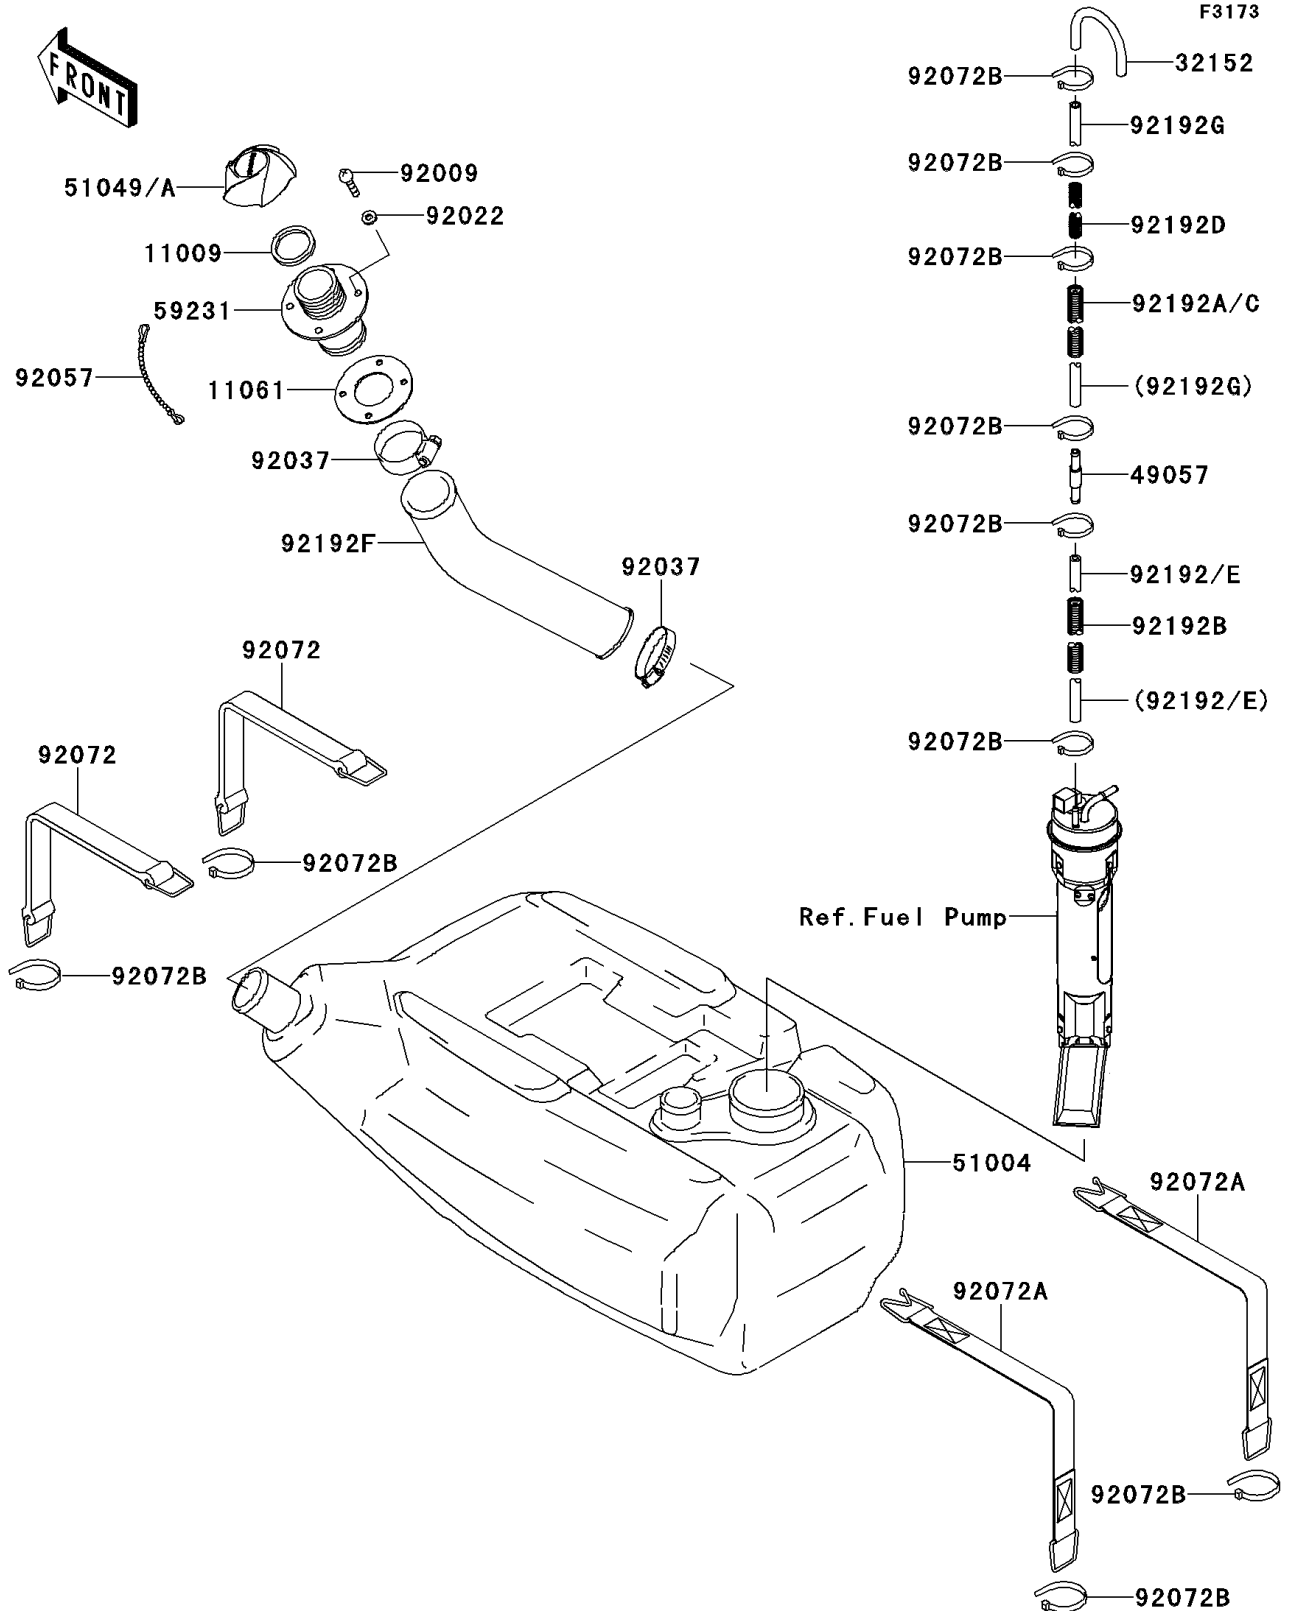

## 2014 JET SKI<sup>®</sup> STX<sup>®</sup>-15F PARTS DIAGRAM

Fuel Tank(ABF-AEF)

## 2014 JET SKI® STX®-15F PARTS LIST

### Fuel Tank(ABF-AEF)

ITEM NAME	PART NUMBER	QUANTITY
GASKET,TANK CAP (Ref # 11009)	11009-3020	1
GASKET (Ref # 11061)	11061-3701	1
PIPE (Ref # 32152)	32152-3705	1
VALVE-RELIEF (Ref # 49057)	49057-3707	1
TANK-FUEL (Ref # 51004)	51004-3751	1
CAP-TANK,FUEL (Ref # 51049)	51049-0712	1
FILLER,FUEL TANK (Ref # 59231)	59231-3734	1
SCREW,TAPPING,4X16 (Ref # 92009)	92009-3849	4
WASHER (Ref # 92022)	92022-563	4
CLAMP (Ref # 92037)	92037-3009	2
CHAIN,COVER,L=100 (Ref # 92057)	92057-3704	1
BAND (Ref # 92072)	92072-3845	2
BAND (Ref # 92072A)	92072-3850	2
BAND,L=100.08 (Ref # 92072B)	92072-3882	10
TUBE,5.8X11X100 (Ref # 92192)	92192-1103	1
TUBE,CORRUGATED,15.3X20.6X650 (Ref # 92192A)	92192-3748	1
TUBE,CORRUGATED,L=120 (Ref # 92192B)	92192-3749	1
TUBE,CORRUGATED,L=100 (Ref # 92192D)	92192-3809	1
TUBE,FUEL TANK-FILLER (Ref # 92192F)	92192-3842	1
TUBE,5.8X10.8X1000 (Ref # 92192G)	92192-3844	1