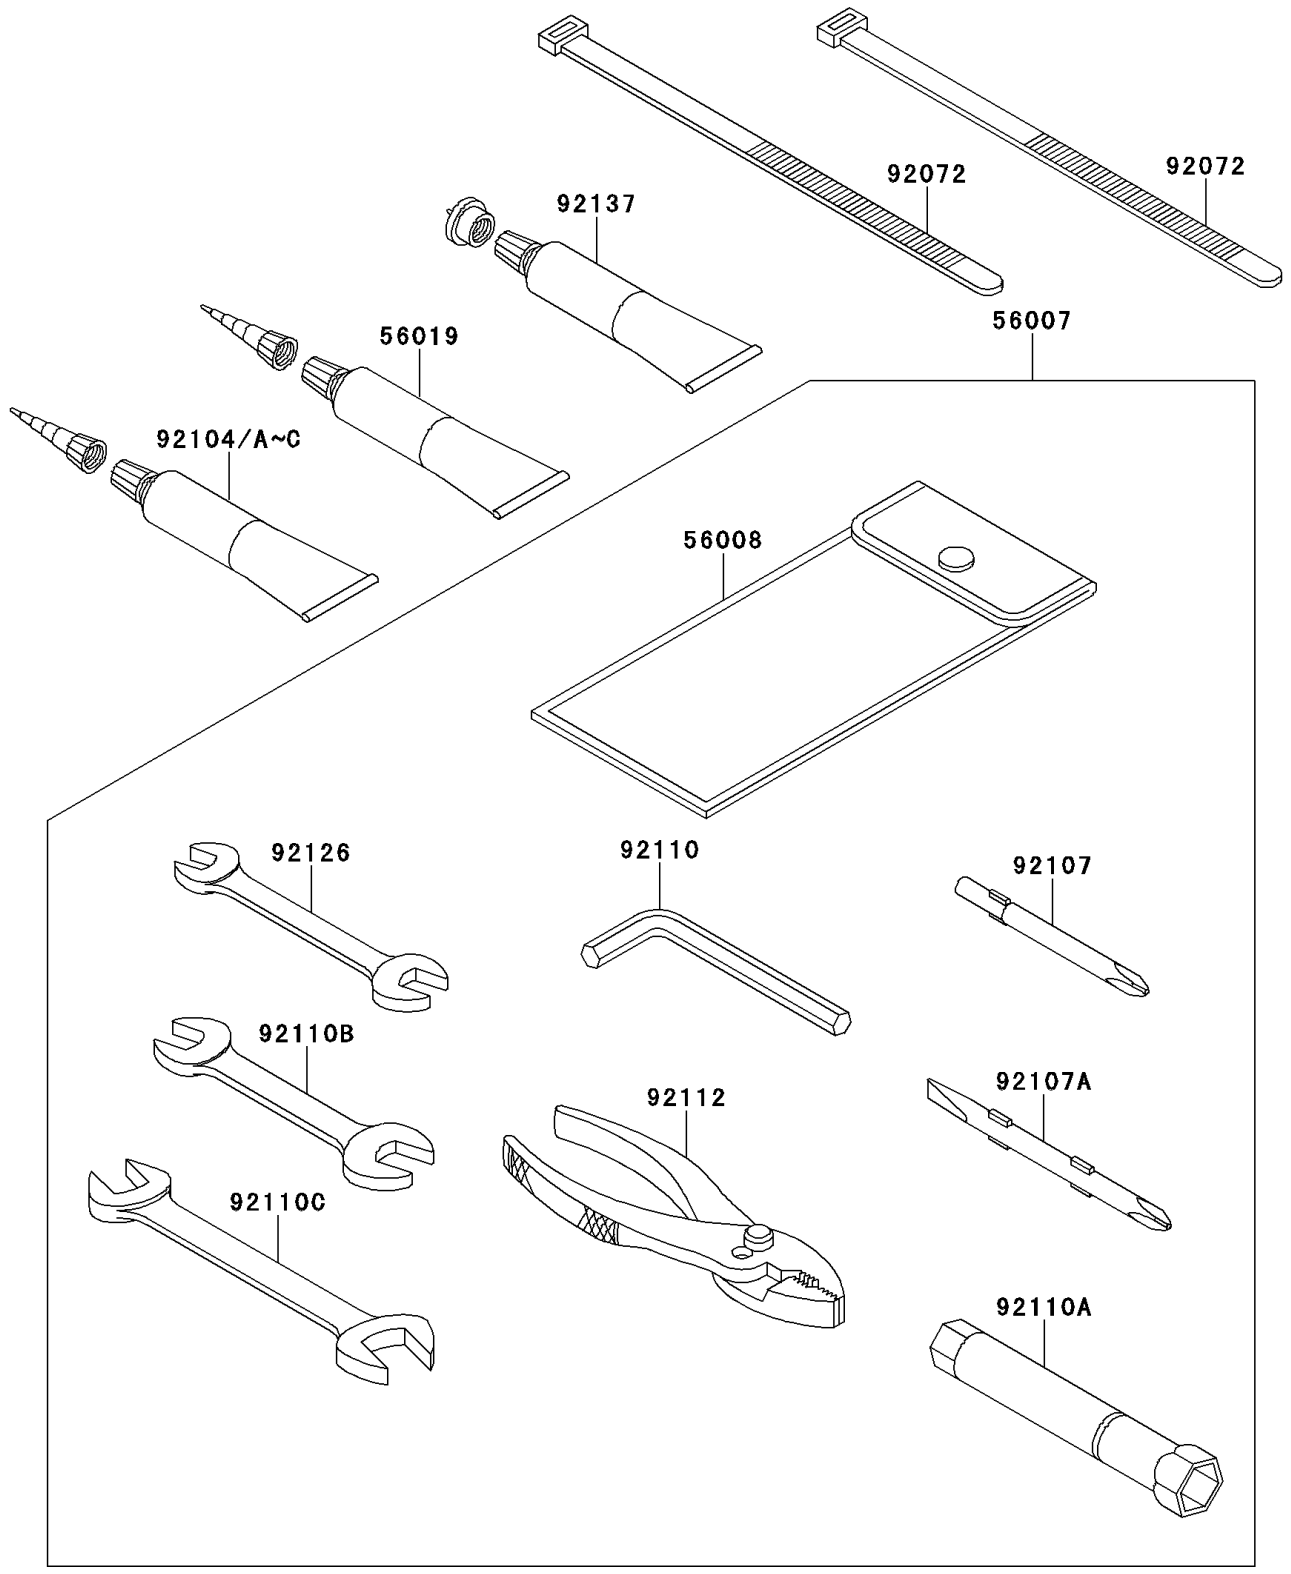

2013 JET SKI® STX®-15F PARTS DIAGRAM

Owner's Tools

F3182

2013 JET SKI® STX® -15F PARTS LIST

Owner's Tools

ITEM NAME	PART NUMBER	QUANTITY
TOOL-KIT (Ref # 56007)	56007-3716	1
BAG,TOOL (Ref # 56008)	56008-3704	1
GASKET-LIQUID,TB1211,WHITE (Ref # 56019)	56019-120	1
BAND,L=250 (Ref # 92072)	92072-1237	2
GASKET-LIQUID,TB1211F,CLEAR (Ref # 92104)	92104-0004	1
GASKET-LIQUID,TB1215B,BLACK (Ref # 92104A)	92104-1062	1
GASKET-LIQUID,TB1215,GRAY (Ref # 92104B)	92104-1065	1
GASKET-LIQUID,TB1521,BROWN (Ref # 92104C)	92104-3701	1
TOOL-DRIVER,#3PHILLIPS (Ref # 92107)	92107-005	1
TOOL-DRIVER,#2PHILLIPS&SLOT (Ref # 92107A)	92107-1051	1
TOOL-WRENCH,ALLEN,5MM (Ref # 92110)	92110-1015	1
TOOL-WRENCH,BOX,16MM (Ref # 92110A)	92110-1145	1
TOOL-WRENCH,OPEN END,10X12 (Ref # 92110B)	92110-1152	1
TOOL-WRENCH,OPEN END,14X17 (Ref # 92110C)	92110-1153	1
TOOL-PLIERS (Ref # 92112)	92112-1001	1
TOOL-WRENCH,OPEN END,8X10 (Ref # 92126)	92126-004	1
GREASE (Ref # 92137)	92137-1002	1