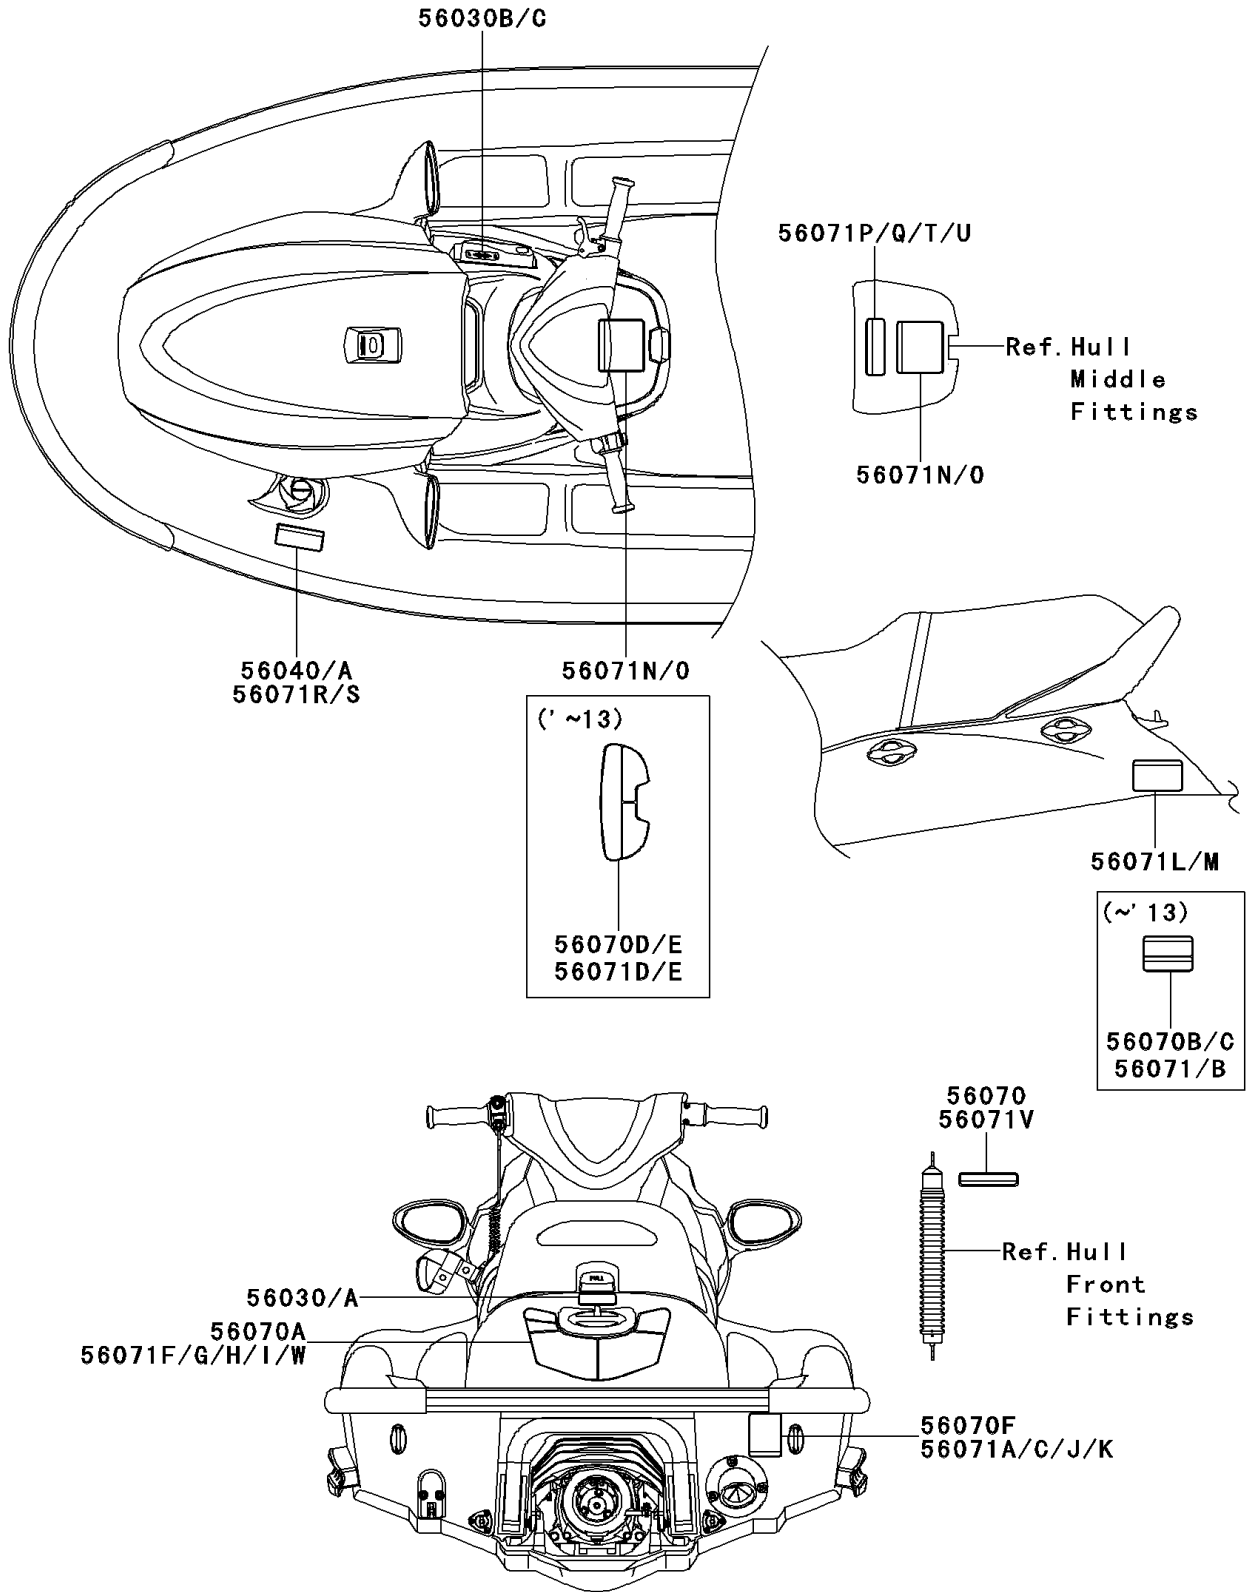

2013 JET SKI® STX®-15F PARTS DIAGRAM

Labels

F3183

2013 JET SKI® STX®-15F PARTS LIST

Labels

ITEM NAME	PART NUMBER	QUANTITY
LABEL,FIRE EXTINGUISHER (Ref # 56030)	56030-3755	1
LABEL,FIRE EXTINGUISHER (Ref # 56030A)	56030-3757	1
LABEL,REVERSE (Ref # 56030B)	56030-3815	1
LABEL,REVERSE (Ref # 56030C)	56030-3816	1
LABEL-WARNING,GASOLINE (Ref # 56040)	56040-3972	1
LABEL,GASOLINE (Ref # 56040A)	56040-3978	1
LABEL-WARNING,DAMPER (Ref # 56070)	56070-3876	1
LABEL-WARNING,GRAB HANDLE&STEP (Ref # 56071)	56071-0224	1
LABEL-WARNING,RIGHTING (Ref # 56071A)	56071-0225	1
LABEL-WARNING,GRAB HANDLE&STEP (Ref # 56071B)	56071-0229	1
LABEL-WARNING,RIGHTING (Ref # 56071C)	56071-0233	1
LABEL-WARNING (Ref # 56071D)	56071-0236	1
LABEL-WARNING (Ref # 56071E)	56071-0239	1
LABEL-WARNING,IMPORTANT SAFETY (Ref # 56071F)	56071-0307	1
LABEL-WARNING,IMPORTANT SAFETY (Ref # 56071G)	56071-0348	1
LABEL-WARNING,AIR VENT ROUTING (Ref # 56071T)	56071-3708	1
LABEL-WARNING,AIR VENT ROUTING (Ref # 56071U)	56071-3709	1
LABEL-WARNING,DAMPER (Ref # 56071V)	56071-3737	1