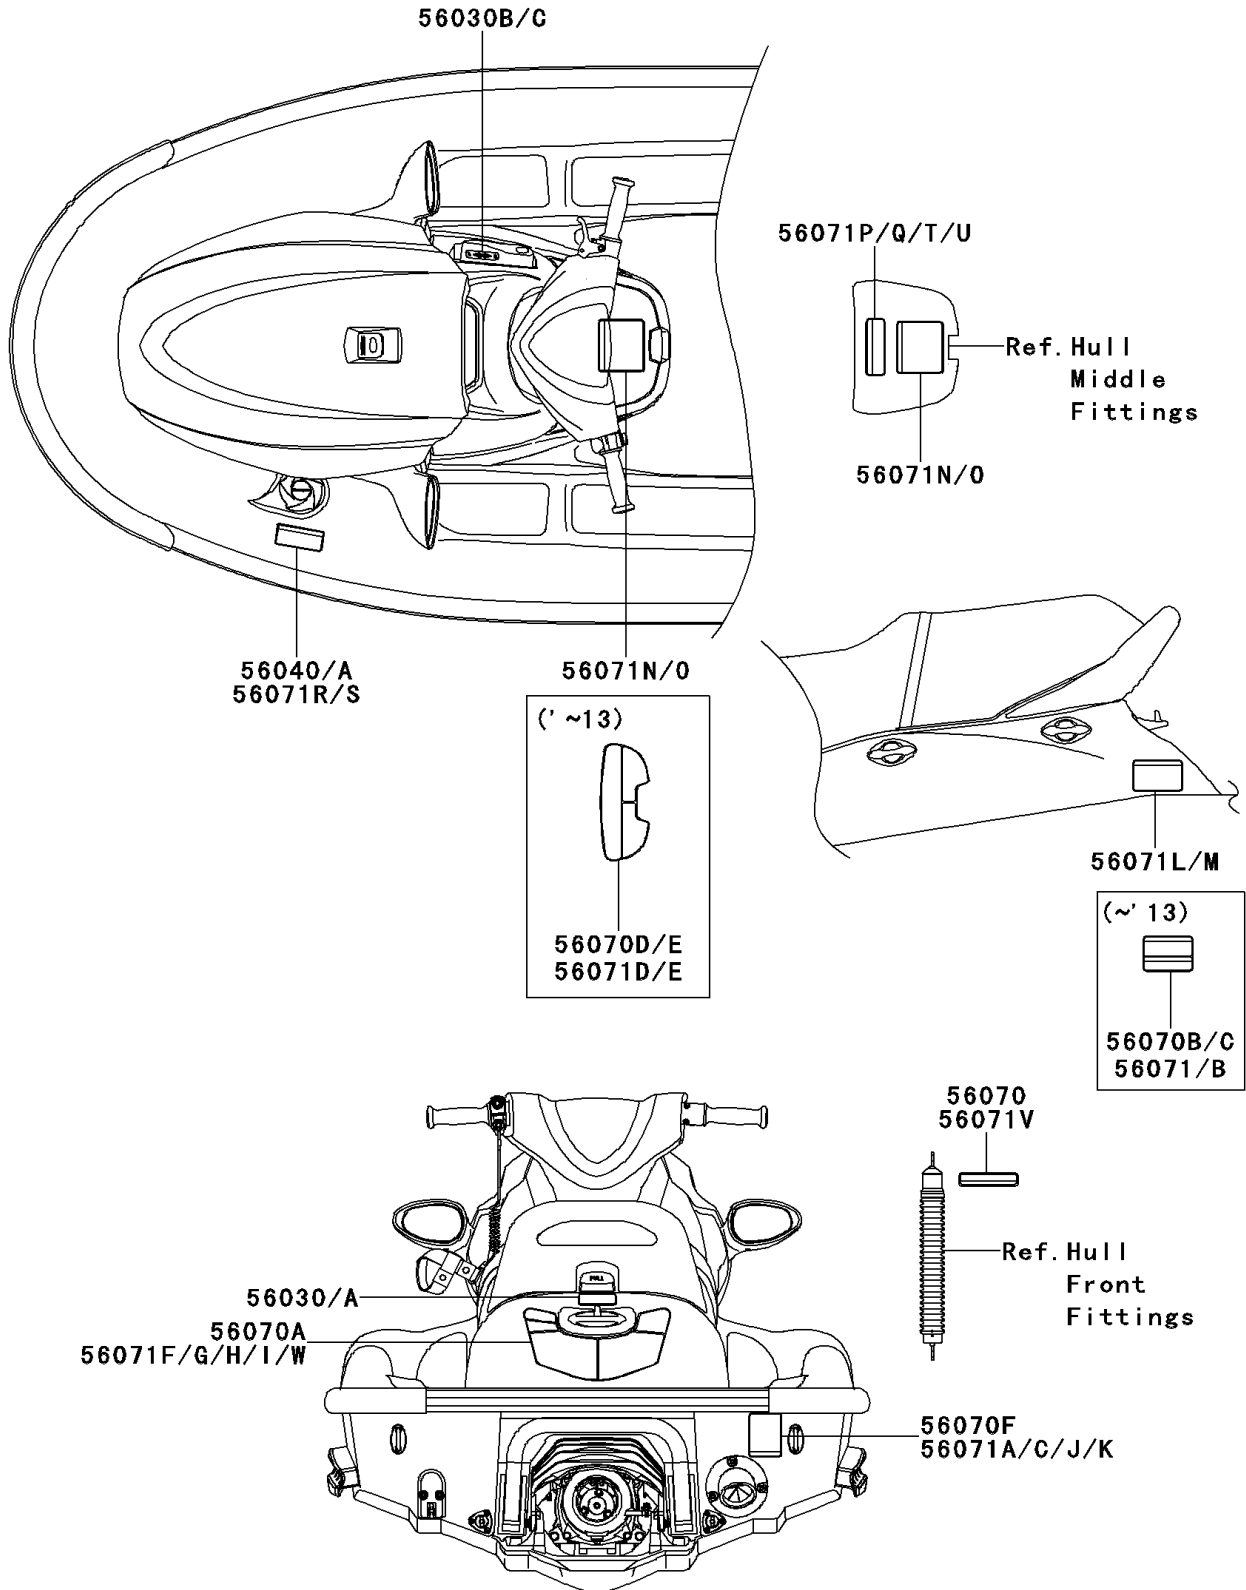

2014 JET SKI® STX®-15F PARTS DIAGRAM

Labels

F3183

2014 JET SKI® STX®-15F PARTS LIST

Labels

ITEM NAME	PART NUMBER	QUANTITY
LABEL,FIRE EXTINGUISHER (Ref # 56030)	56030-3755	1
LABEL,FIRE EXTINGUISHER (Ref # 56030A)	56030-3757	1
LABEL,REVERSE (Ref # 56030B)	56030-3815	1
LABEL,REVERSE (Ref # 56030C)	56030-3816	1
LABEL-WARNING,DAMPER (Ref # 56070)	56070-3876	1
LABEL-WARNING,IMPORTANT SAFETY (Ref # 56071H)	56071-0389	1
LABEL-WARNING,IMPORTANT SAFETY (Ref # 56071I)	56071-0390	1
LABEL-WARNING,RIGHTING (Ref # 56071J)	56071-0398	1
LABEL-WARNING,RIGHTING (Ref # 56071K)	56071-0399	1
LABEL-WARNING,GRAB,HANDLE,STEP (Ref # 56071L)	56071-0402	1
LABEL-WARNING,GRAB,HANDLE,STEP (Ref # 56071M)	56071-0403	1
LABEL-WARNING,READ AND FOLLOW (Ref # 56071N)	56071-0406	1
LABEL-WARNING,READ AND FOLLOW (Ref # 56071O)	56071-0407	1
LABEL-WARNING,AIR VENT ROUTING (Ref # 56071P)	56071-0421	1
LABEL-WARNING,AIR VENT ROUTING (Ref # 56071Q)	56071-0422	1
LABEL-WARNING,FUEL SUPPLY (Ref # 56071R)	56071-0424	1
LABEL-WARNING,FUEL SUPPLY (Ref # 56071S)	56071-0425	1
LABEL-WARNING,DAMPER (Ref # 56071V)	56071-3737	1