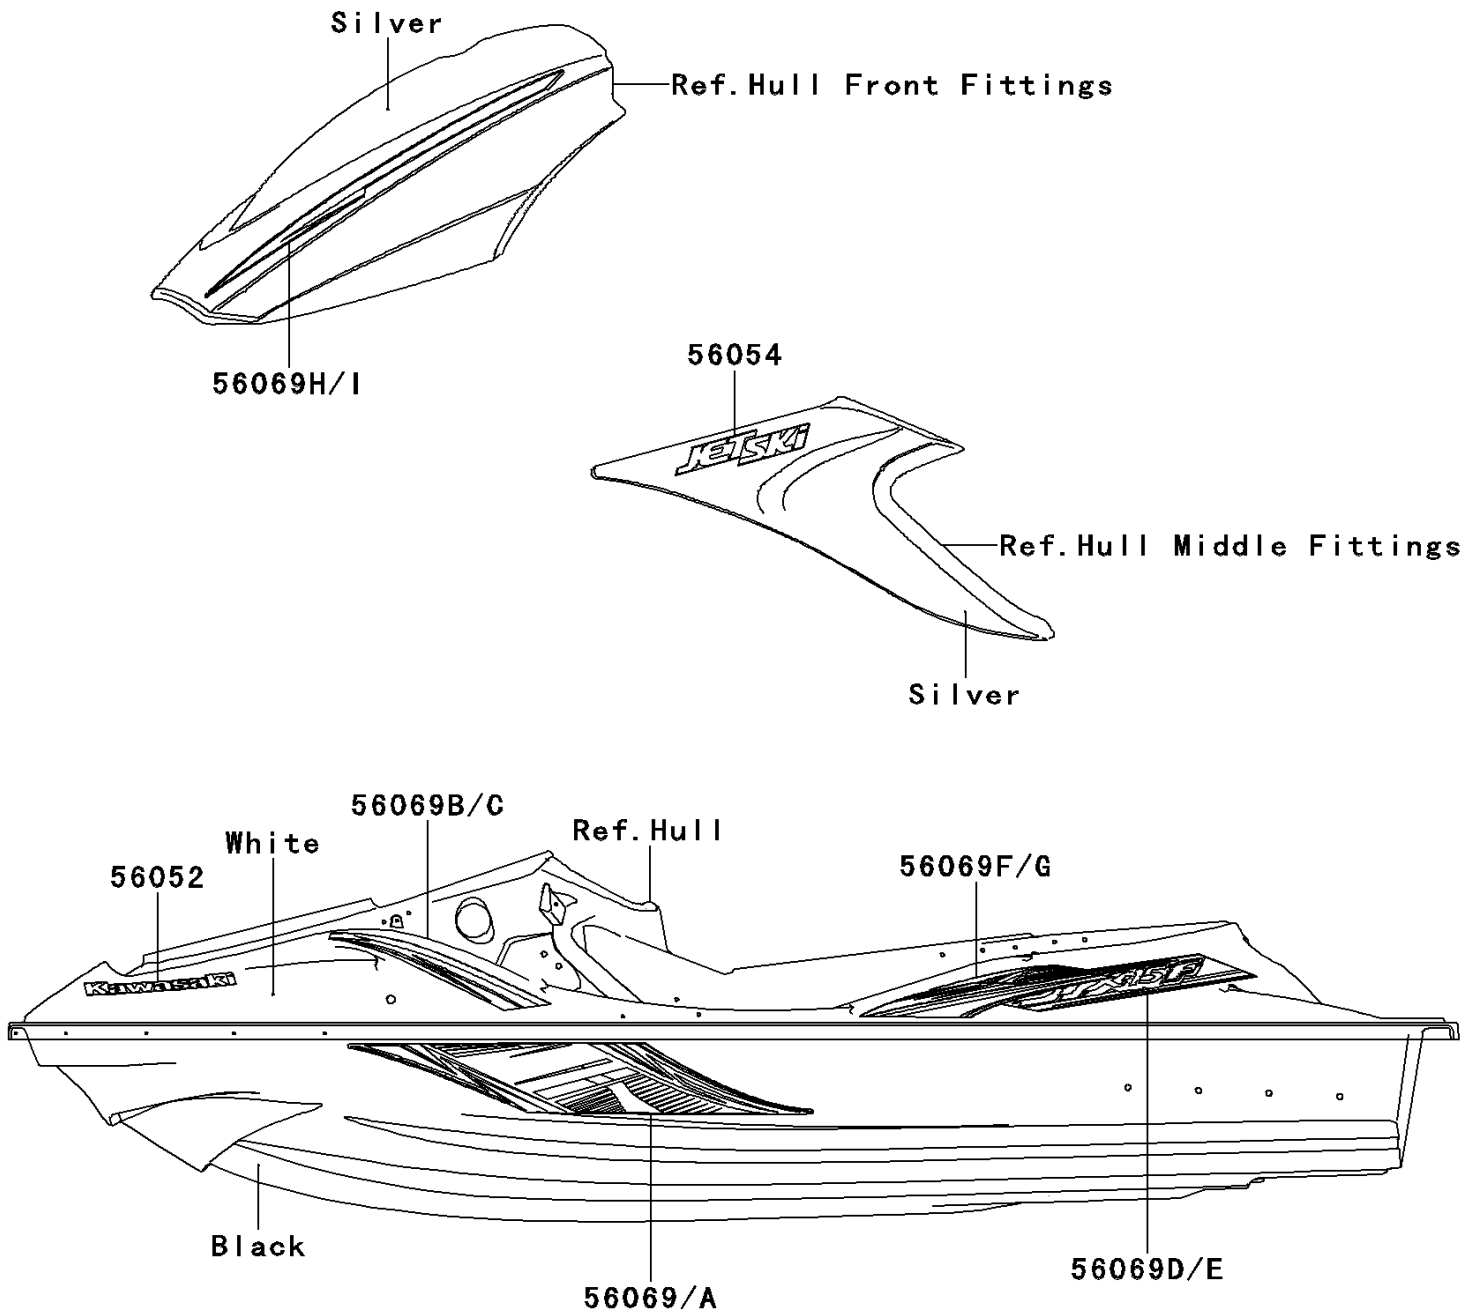

2013 STX-15F PARTS DIAGRAM

Decals(White)(ADF)

F3880B

2013 STX-15F PARTS LIST

Decals(White)(ADF)

ITEM NAME	PART NUMBER	QUANTITY
MARK,DECK,KAWASAKI (Ref # 56052)	56052-3802	2
MARK,SIDE COVER,JETSKI (Ref # 56054)	56054-1021	2
PATTERN,HULL,LH (Ref # 56069)	56069-2155	1
PATTERN,HULL,RH (Ref # 56069A)	56069-2156	1
PATTERN,DECK,FR,LH (Ref # 56069B)	56069-2157	1
PATTERN,DECK,FR,RH (Ref # 56069C)	56069-2158	1
PATTERN,DECK,CNT,LH (Ref # 56069D)	56069-2159	1
PATTERN,DECK,CNT,RH (Ref # 56069E)	56069-2160	1
PATTERN,DECK,RR,LH (Ref # 56069F)	56069-2161	1
PATTERN,DECK,RR,RH (Ref # 56069G)	56069-2162	1
PATTERN,HATCH COVER,LH (Ref # 56069H)	56069-2163	1
PATTERN,HATCH COVER,RH (Ref # 56069I)	56069-2164	1