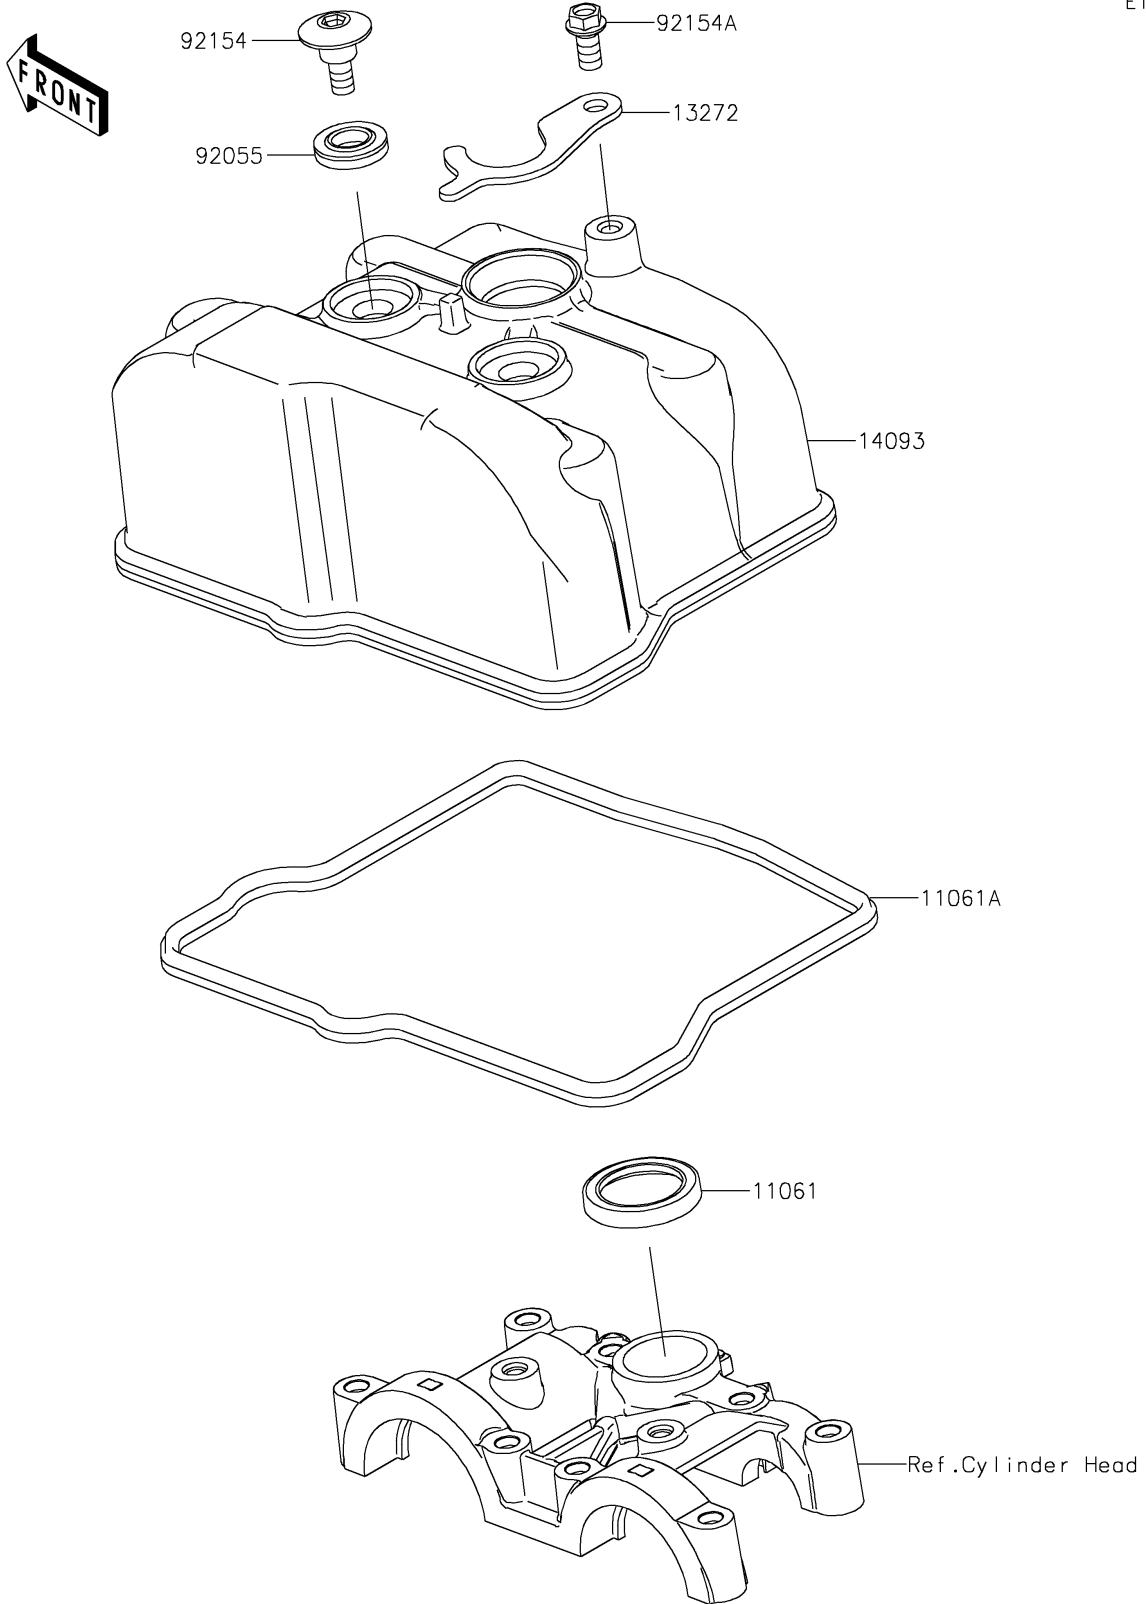

# 2020 KX™ 450 PARTS DIAGRAM

## Cylinder Head Cover

E1112

## 2020 KX™ 450 PARTS LIST

### Cylinder Head Cover

ITEM NAME	PART NUMBER	QUANTITY
GASKET,PLUG HOLE (Ref # 11061)	11061-1197	1
GASKET,HEAD COVER (Ref # 11061A)	11061-1269	1
PLATE (Ref # 13272)	13272-2602	1
COVER,HEAD (Ref # 14093)	14093-0704	1
RING-O,HEAD COVER BOLT (Ref # 92055)	92055-1352	2
BOLT,SOCKET,6MM (Ref # 92154)	92154-2094	2
BOLT,FLANGED,6X12 (Ref # 92154A)	92154-2975	1