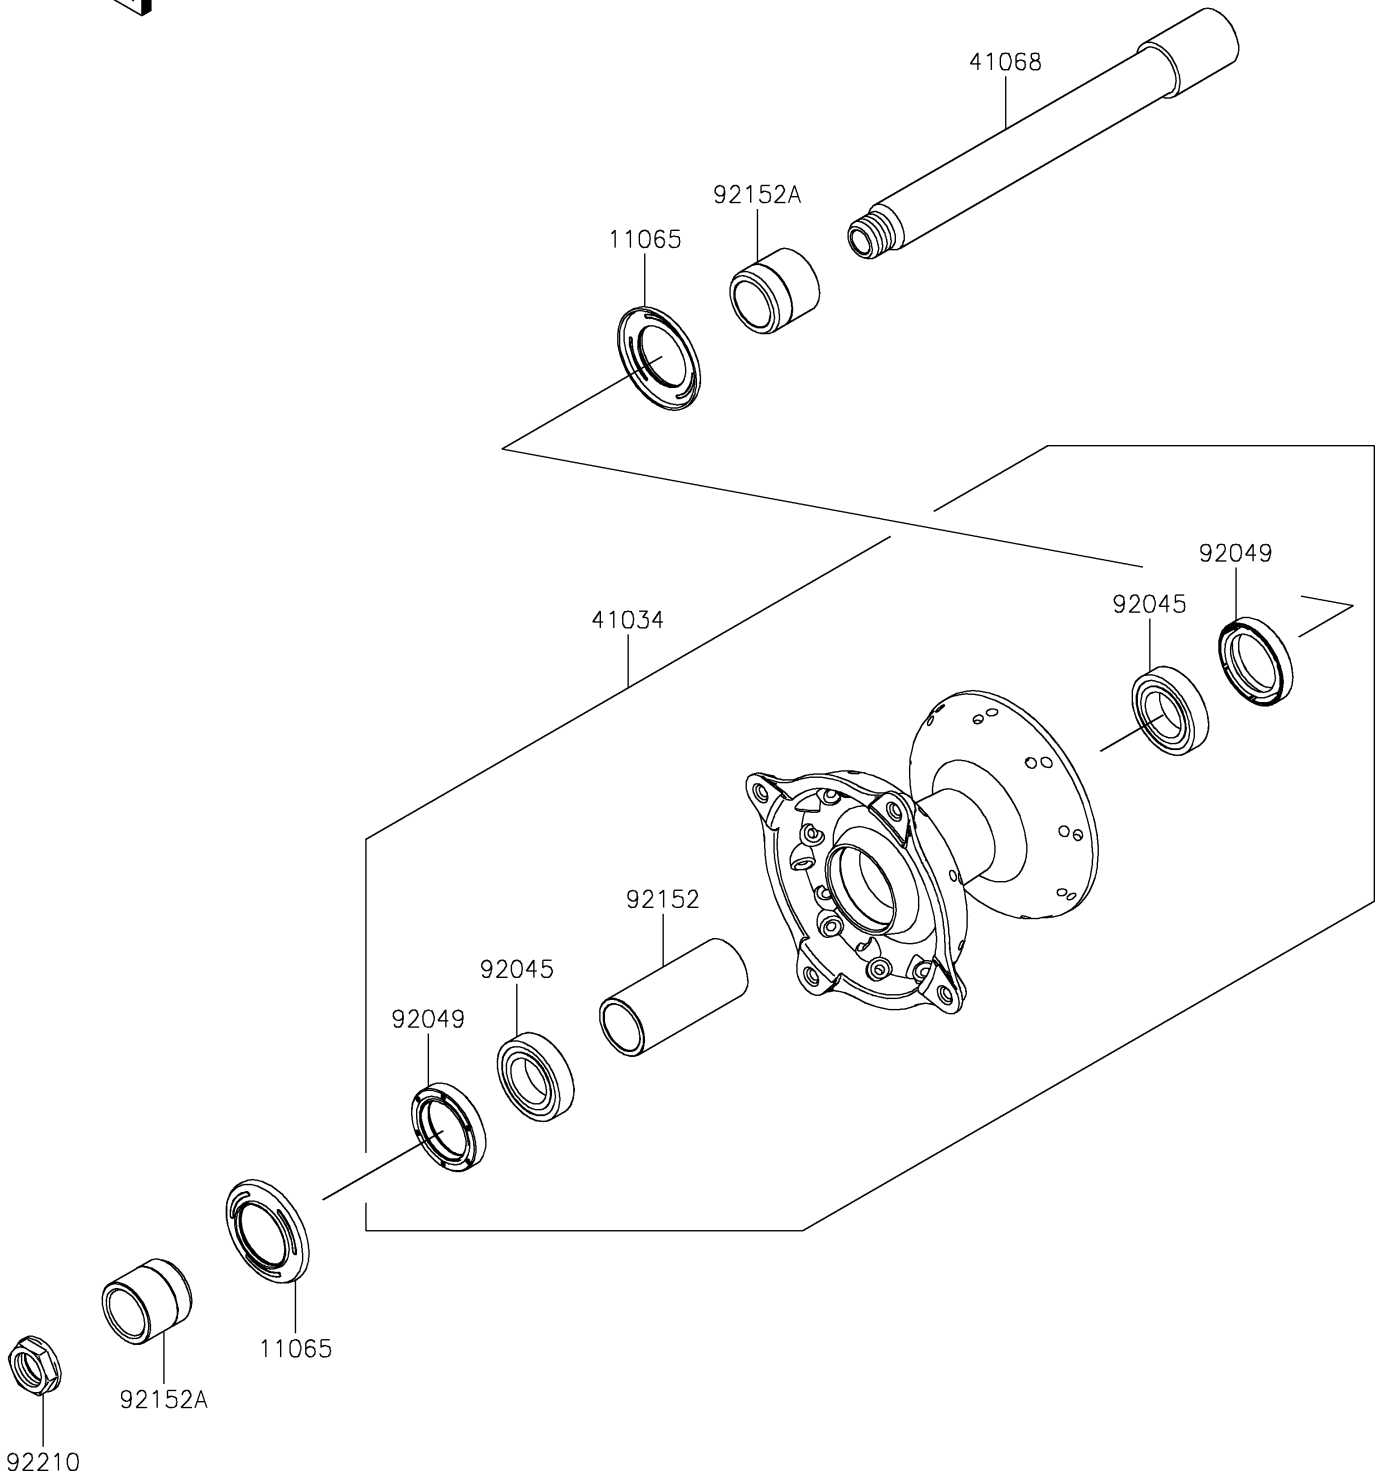

2019 KX™ 450 PARTS DIAGRAM

Front Hub

F2230

2019 KX™ 450 PARTS LIST

Front Hub

ITEM NAME	PART NUMBER	QUANTITY
CAP,AXLE (Ref # 11065)	11065-1281	2
DRUM-ASSY,FRONT BRAKE (Ref # 41034)	41034-0594	1
AXLE,FR,22X186,M18 (Ref # 41068)	41068-0633	1
BEARING-BALL,69/22LLU/2AS (Ref # 92045)	92045-0883	2
SEAL-OIL,30X40X7 (Ref # 92049)	92049-0810	2
COLLAR,22.4X28X65 (Ref # 92152)	92152-2469	1
COLLAR,22X30X27.5 (Ref # 92152A)	92152-2470	2
NUT,18MM (Ref # 92210)	92210-0065	1