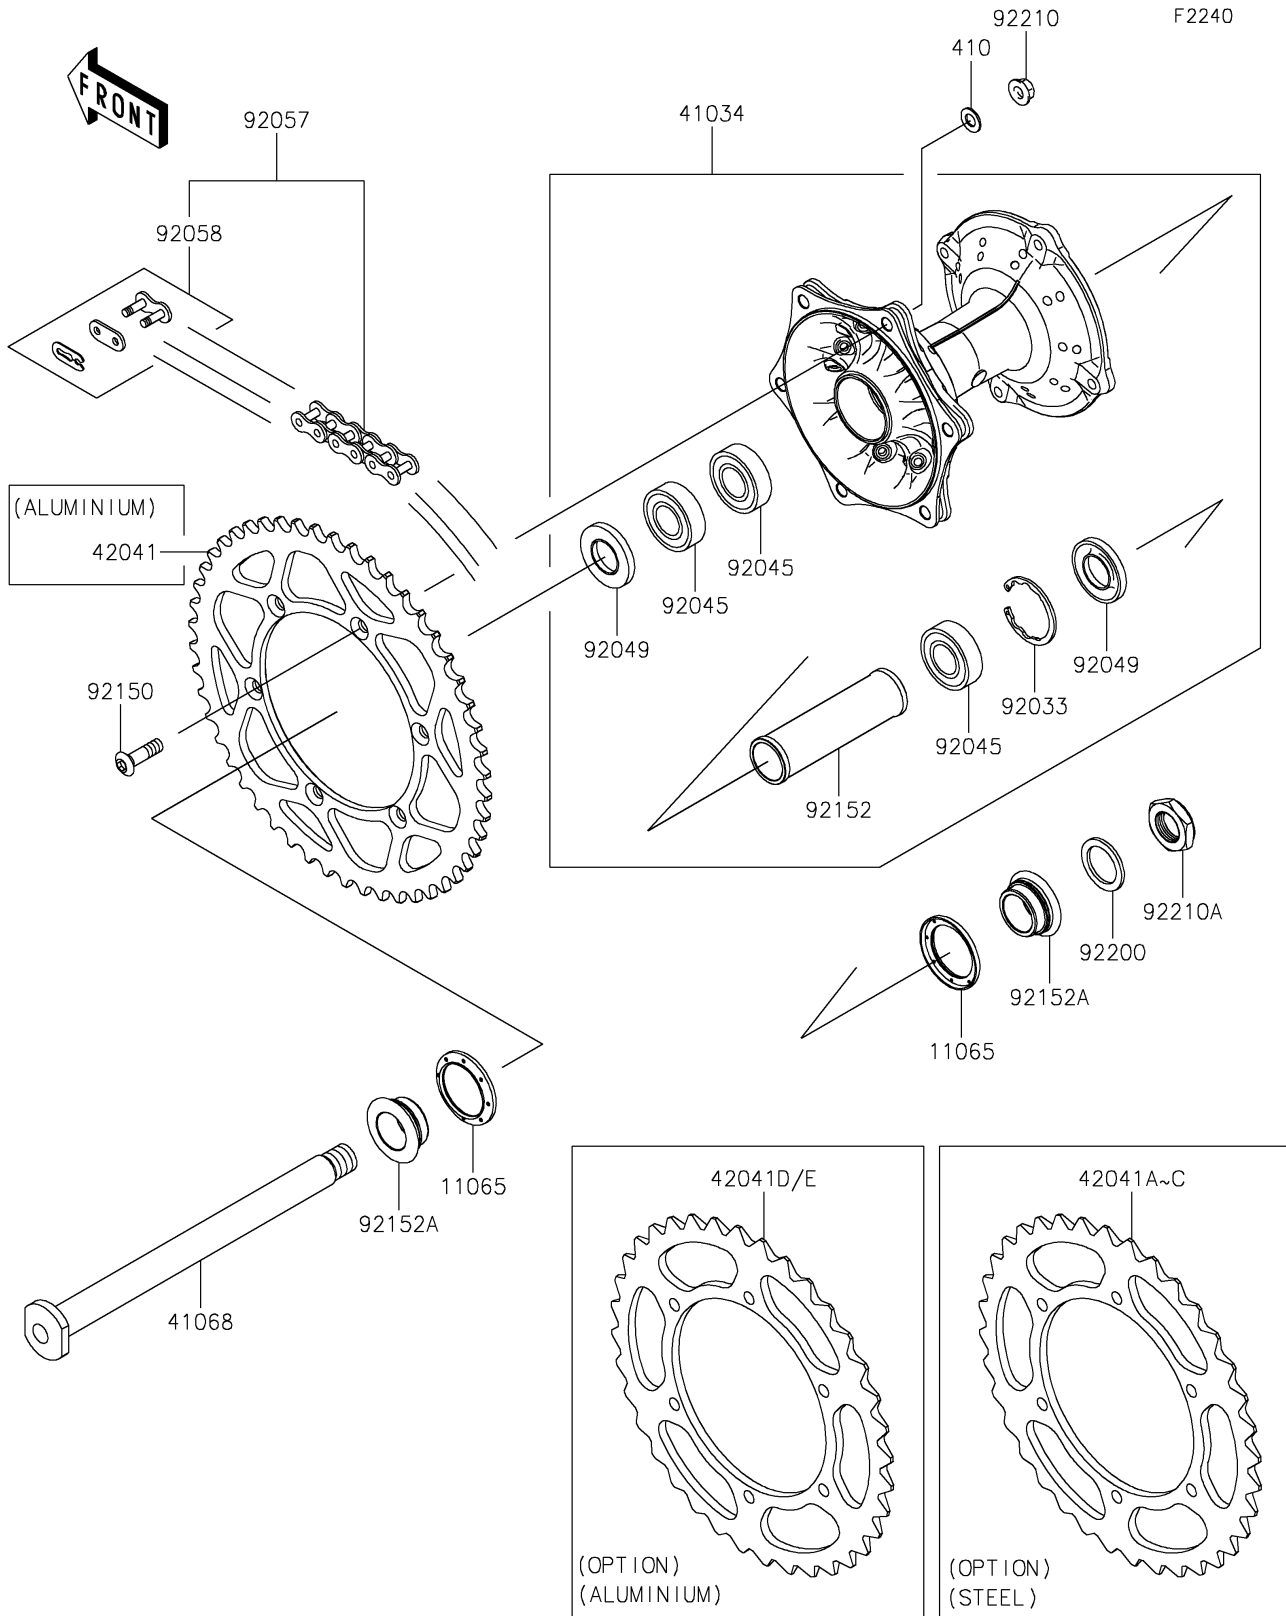

2020 KX™ 450 PARTS DIAGRAM

Rear Hub

2020 KX™ 450 PARTS LIST

Rear Hub

ITEM NAME	PART NUMBER	QUANTITY
CAP,AXLE (Ref # 11065)	11065-1298	2
DRUM-ASSY,REAR BRAKE (Ref # 41034)	41034-0597	1
AXLE,RR,L=255 (Ref # 41068)	41068-0597	1
SPROCKET-HUB,50T,AL (Ref # 42041)	42041-0167	1
SPROCKET-HUB,49T,STEEL (Ref # 42041A)	42041-1384	1
SPROCKET-HUB,50T,STEEL (Ref # 42041B)	42041-1408	1
SPROCKET-HUB,51T,STEEL (Ref # 42041C)	42041-1428	1
SPROCKET-HUB,49T,AL (Ref # 42041D)	42041-1449	1
SPROCKET-HUB,51T,AL (Ref # 42041E)	42041-1451	1
RING-SNAP,42MM (Ref # 92033)	92033-1041	1
BEARING-BALL,69052RS (Ref # 92045)	92045-1446	3
SEAL-OIL (Ref # 92049)	92049-1614	2
CHAIN,DRIVE,DID520DMA4KX114L (Ref # 92057)	92057-0740	1
JOINT-CHAIN,DRIVE (Ref # 92058)	92058-1074	1
BOLT,SOCKET,8X28 (Ref # 92150)	92150-1978	6
COLLAR,25.4X31X106.5 (Ref # 92152)	92152-2506	1
COLLAR,25.05X44X17 (Ref # 92152A)	92152-2531	2
WASHER,22.5X35X2.3 (Ref # 92200)	92200-1623	1
NUT,FLANGED,LOCK,8MM (Ref # 92210)	92210-0493	6
NUT,SELF LOCK,22MM (Ref # 92210A)	92210-0939	1
WASHER-PLAIN-SMALL,8MM (Ref # 410)	410AA0800	6