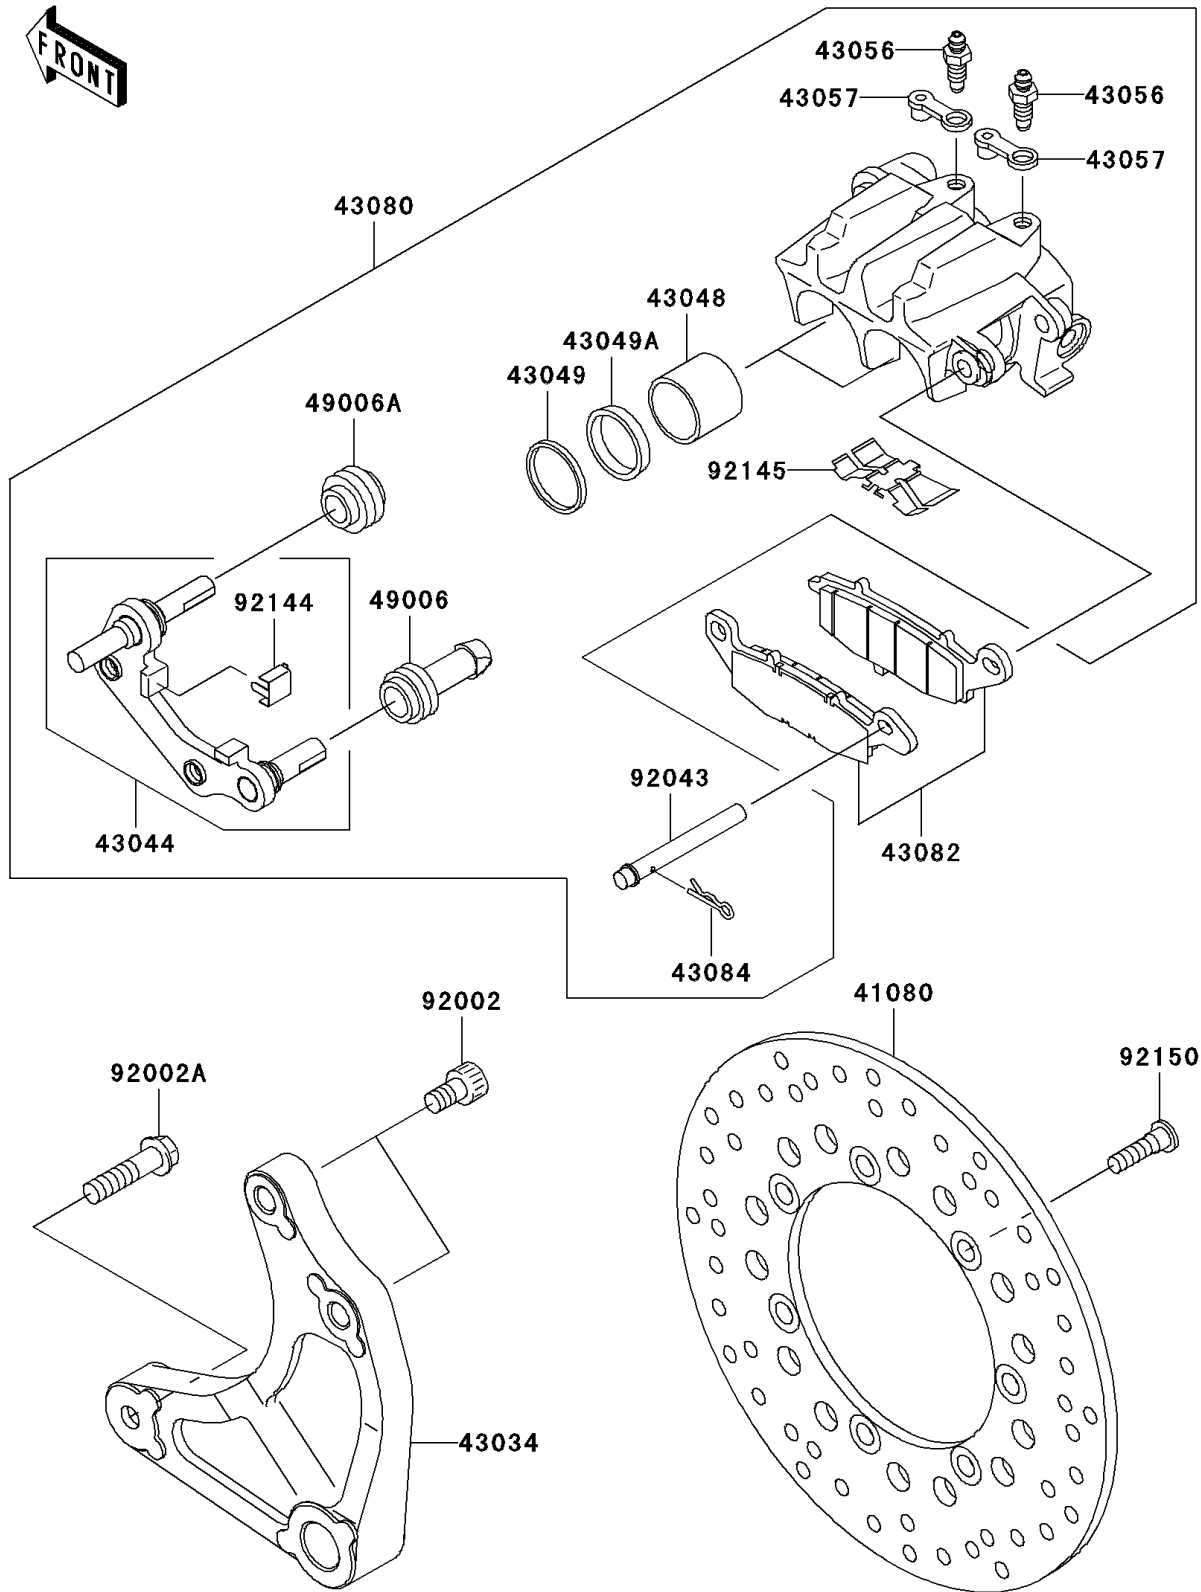

2005 Vulcan 1500 Classic PARTS DIAGRAM

Rear Brake

F2294

2005 Vulcan 1500 Classic PARTS LIST

Rear Brake

ITEM NAME	PART NUMBER	QUANTITY
-----------	-------------	----------