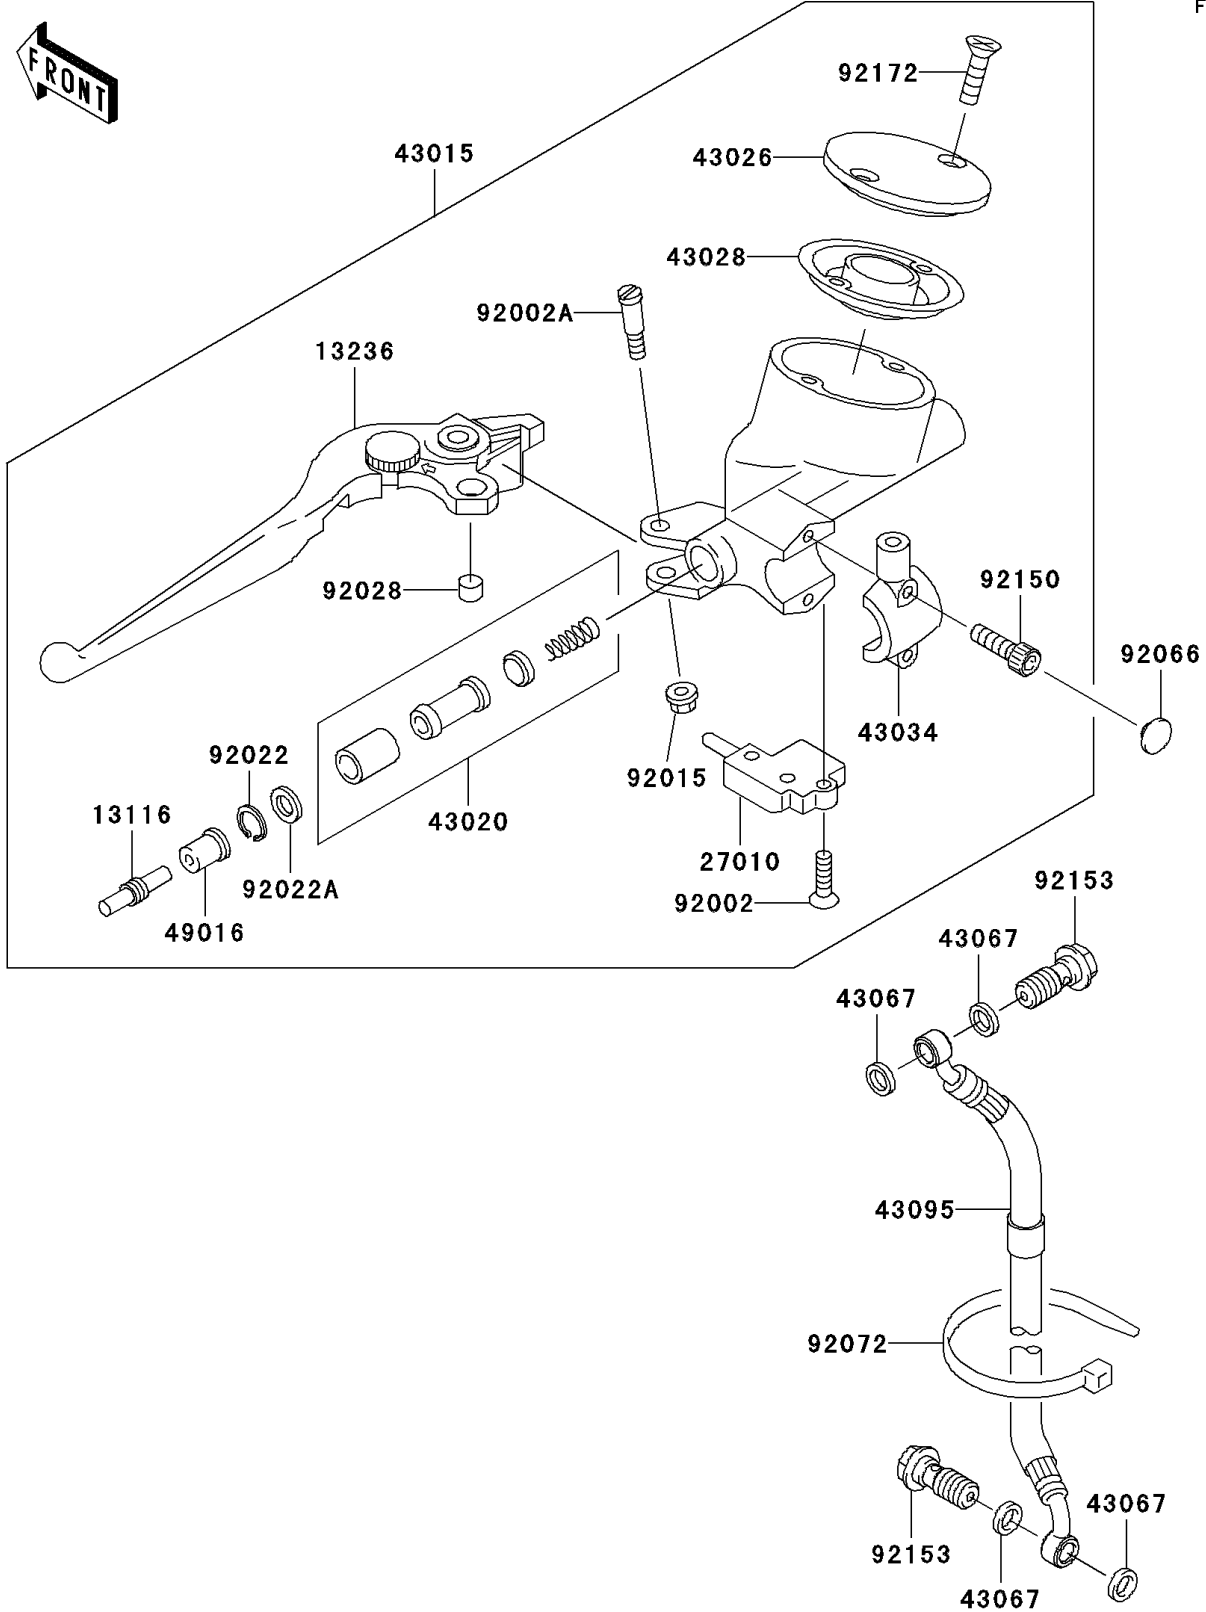

2005 Vulcan 1500 Classic PARTS DIAGRAM

Clutch Master Cylinder

F2380

2005 Vulcan 1500 Classic PARTS LIST

Clutch Master Cylinder

ITEM NAME	PART NUMBER	QUANTITY
-----------	-------------	----------