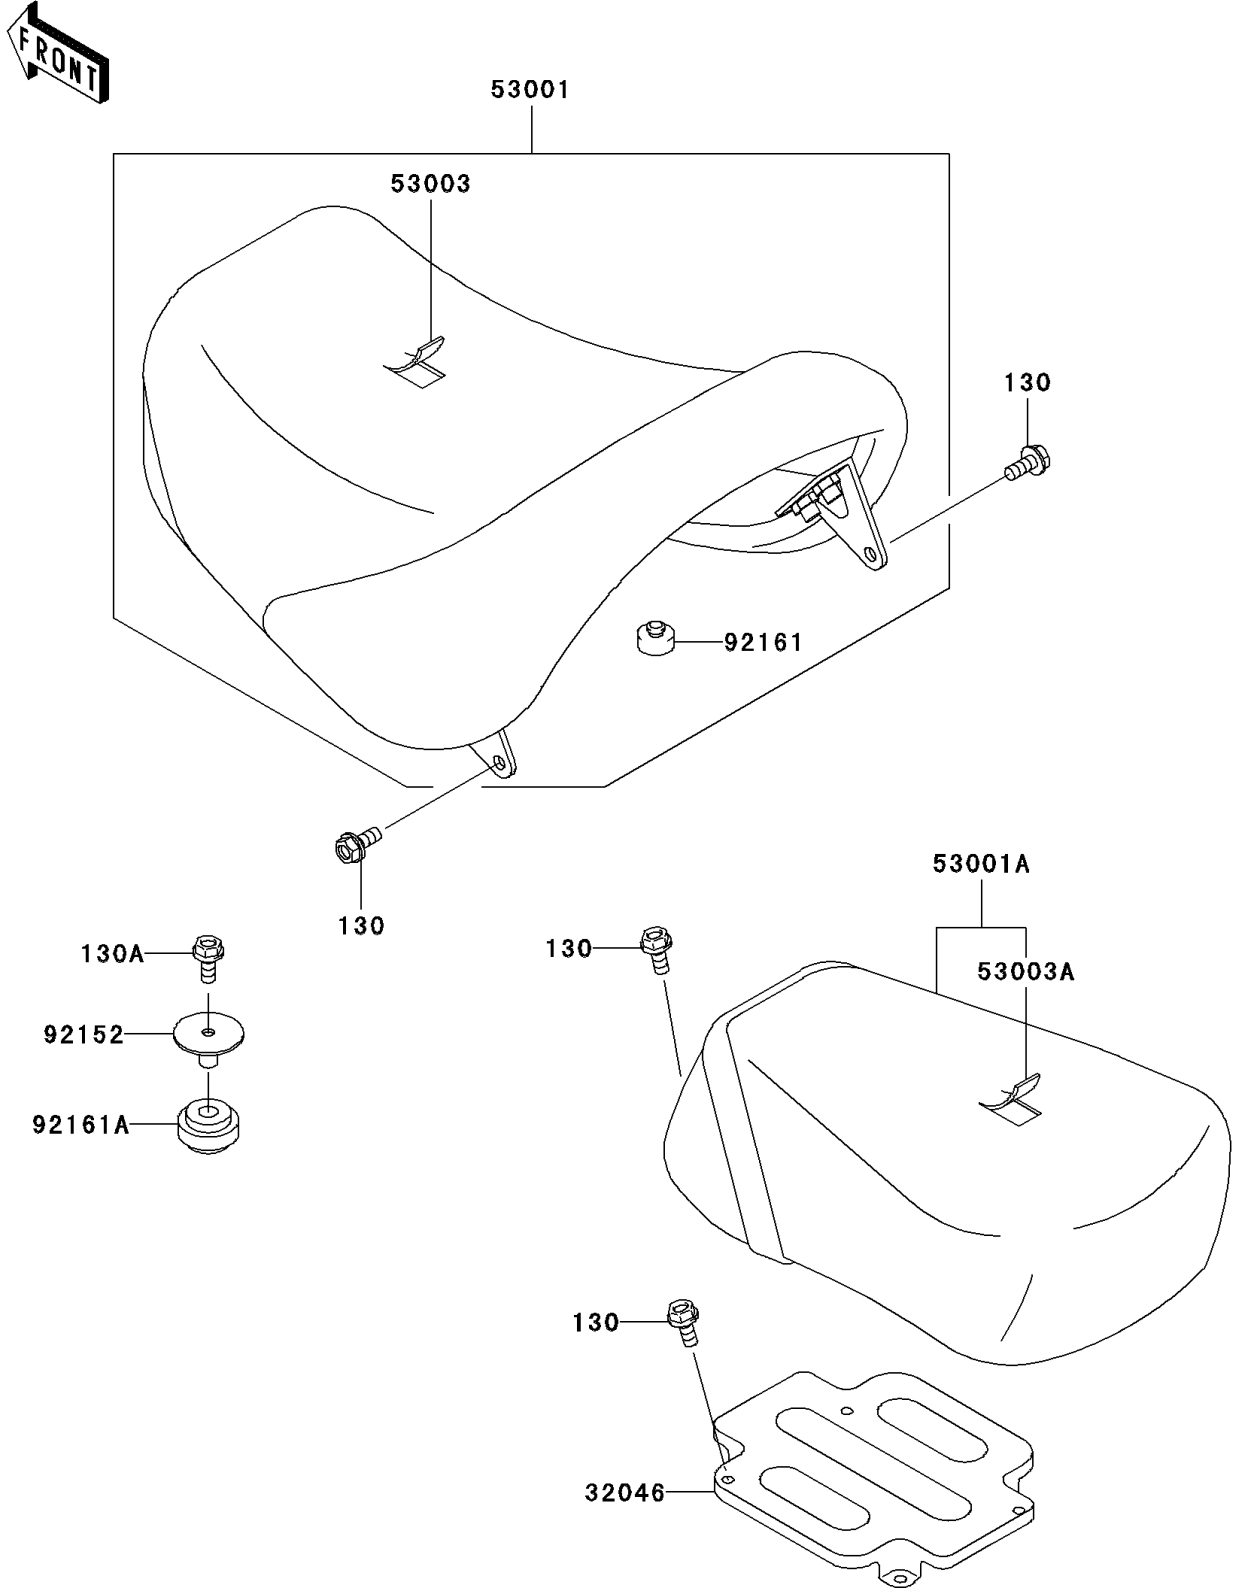

2005 Vulcan 1500 Classic PARTS DIAGRAM

Seat

F2510

2005 Vulcan 1500 Classic PARTS LIST

Seat

ITEM NAME	PART NUMBER	QUANTITY
BOLT-FLANGED,6X14,BLACK (Ref # 130)	130J0614	7
BOLT-FLANGED,8X35,BLACK (Ref # 130A)	130J0835	1
BRACKET-SEAT,RR (Ref # 32046)	32046-1458	1
SEAT-ASSY,FR,BLACK (Ref # 53001)	53001-1925-MA	1
SEAT-ASSY,RR,W/BAND,BLACK (Ref # 53001A)	53001-1926-MA	1
LEATHER,FRONT SEAT,BLACK (Ref # 53003)	53003-1451-MA	1
LEATHER,REAR SEAT,BLACK (Ref # 53003A)	53003-1452-MA	1
COLLAR (Ref # 92152)	92152-1100	1
DAMPER,SEAT (Ref # 92161)	92161-1065	4
DAMPER (Ref # 92161A)	92161-1157	1