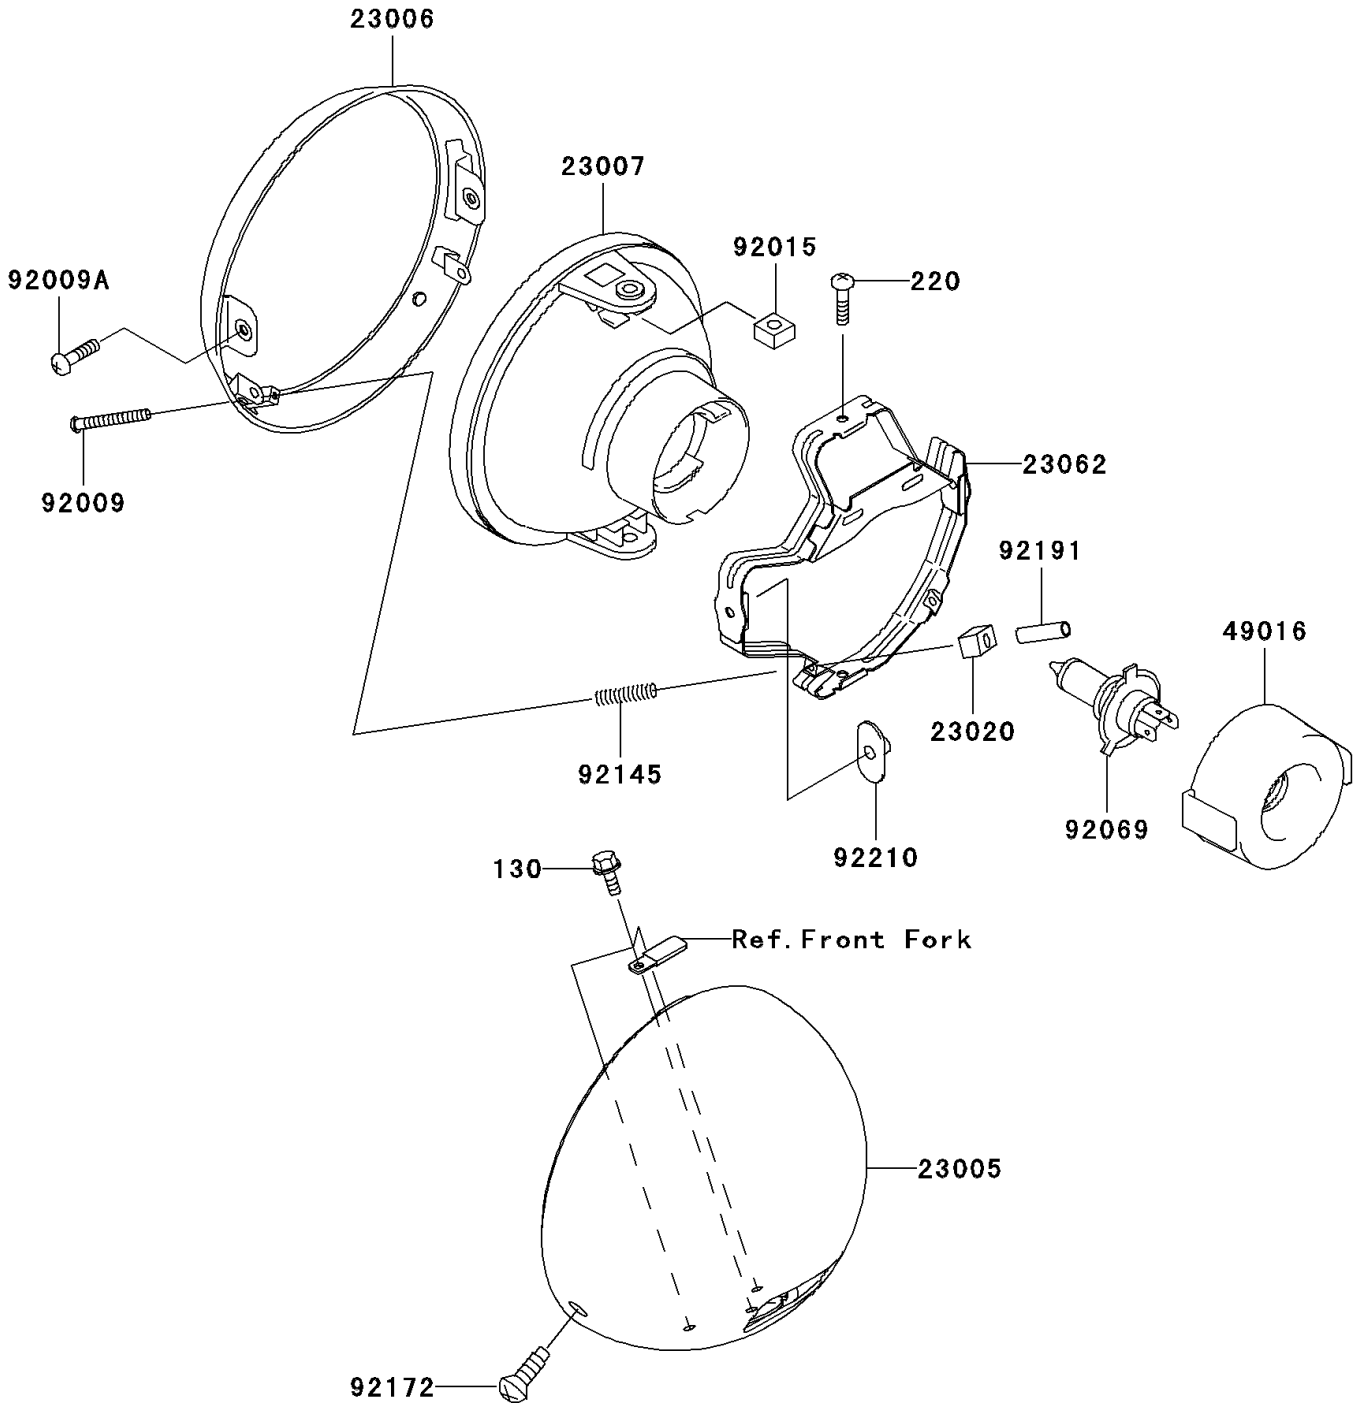

# 2005 Vulcan 1500 Classic PARTS DIAGRAM

Headlight(s)

F2710

## 2005 Vulcan 1500 Classic PARTS LIST

### Headlight(s)

ITEM NAME	PART NUMBER	QUANTITY
BOLT-FLANGED,6X14 (Ref # 130)	130H0614	3
SCREW-PAN-CROSS (Ref # 220)	220D0516	2
BODY-COMP-HEAD LAMP (Ref # 23005)	23005-1171	1
RIM-LAMP (Ref # 23006)	23006-1081	1
LENS-COMP,HEAD LAMP (Ref # 23007)	23007-1396	1
NUT,4MM,FOCUS ADJUST (Ref # 23020)	23020-018	2
BRACKET-COMP,HEAD LAMP (Ref # 23062)	23062-1132	1
COVER-SEAL,SOCKET (Ref # 49016)	49016-1203	1
SCREW,FOCUS ADJUST,4X60 (Ref # 92009)	92009-1816	2
SCREW,5X16 (Ref # 92009A)	92009-1879	2
NUT,5MM (Ref # 92015)	92015-1157	2
BULB,12V 60/55W,H4 (Ref # 92069)	92069-1002	1
SPRING,HEAD LAMP LENS (Ref # 92145)	92145-1268	2
SCREW,5X14 (Ref # 92172)	92172-0145	2
TUBE,3.5X5.5X19 (Ref # 92191)	92191-1217	2
NUT,SPECIAL,5MM (Ref # 92210)	92210-1060	2