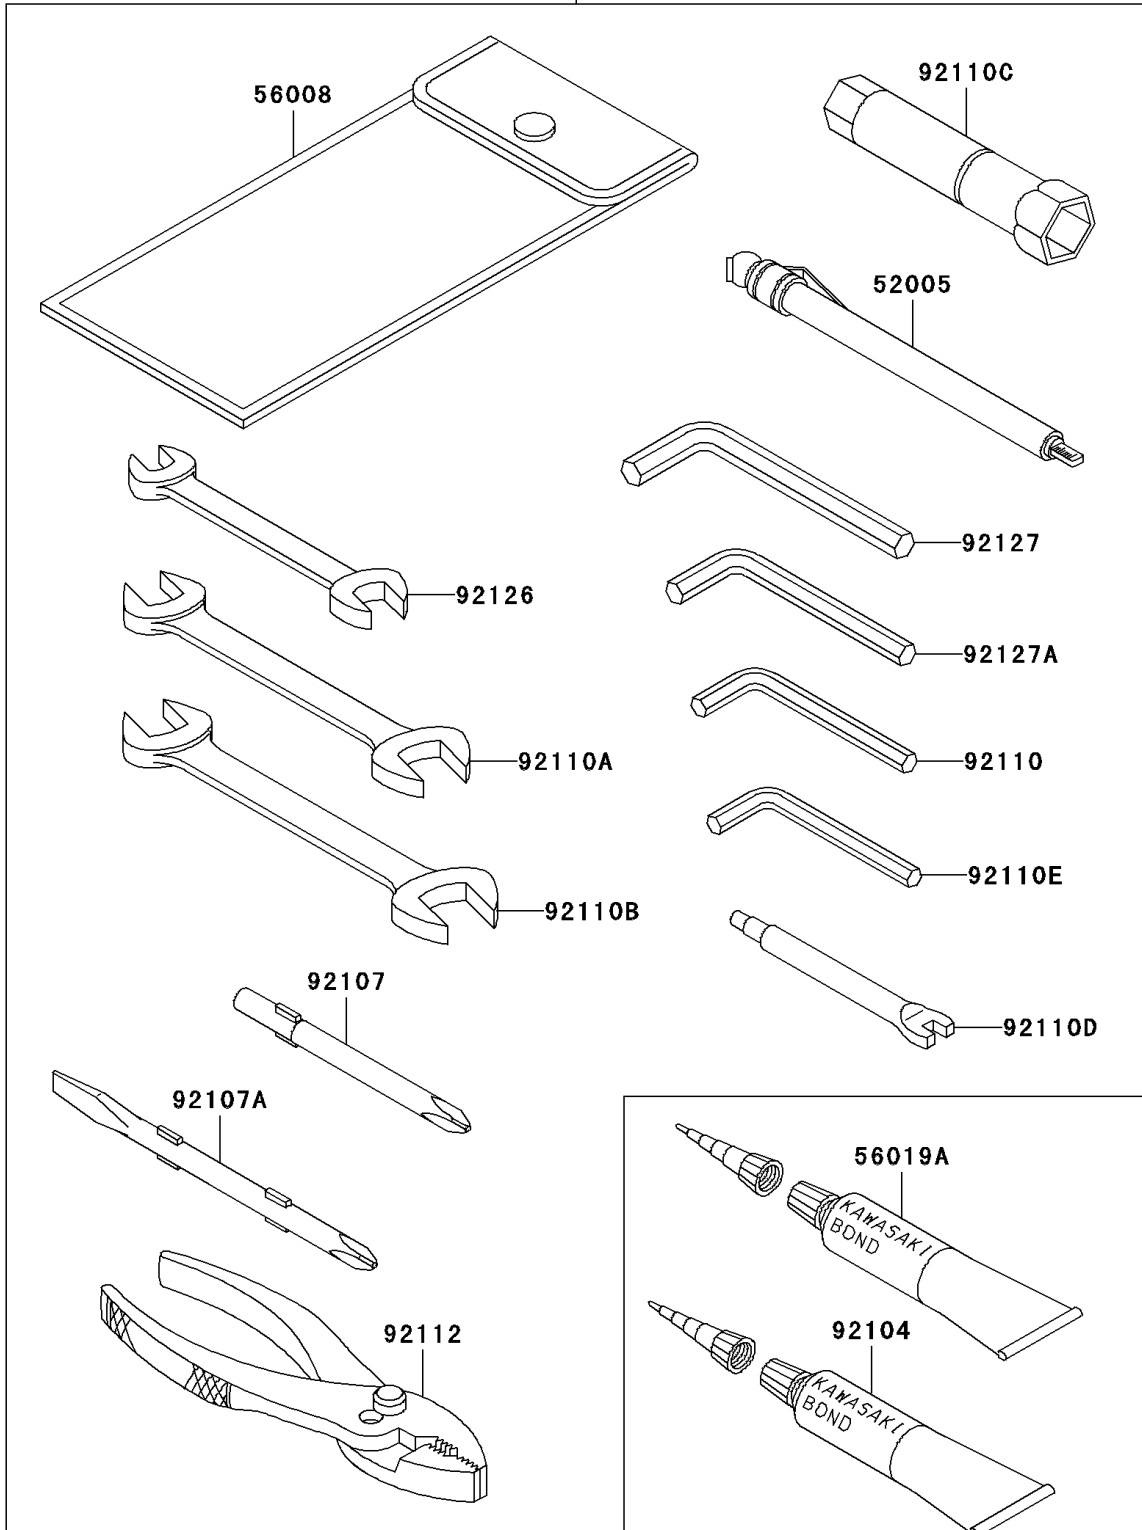

# 2005 Vulcan 1500 Classic PARTS DIAGRAM

Owner's Tools

56007

F2810

# 2005 Vulcan 1500 Classic PARTS LIST

Owner's Tools

ITEM NAME	PART NUMBER	QUANTITY
-----------	-------------	----------