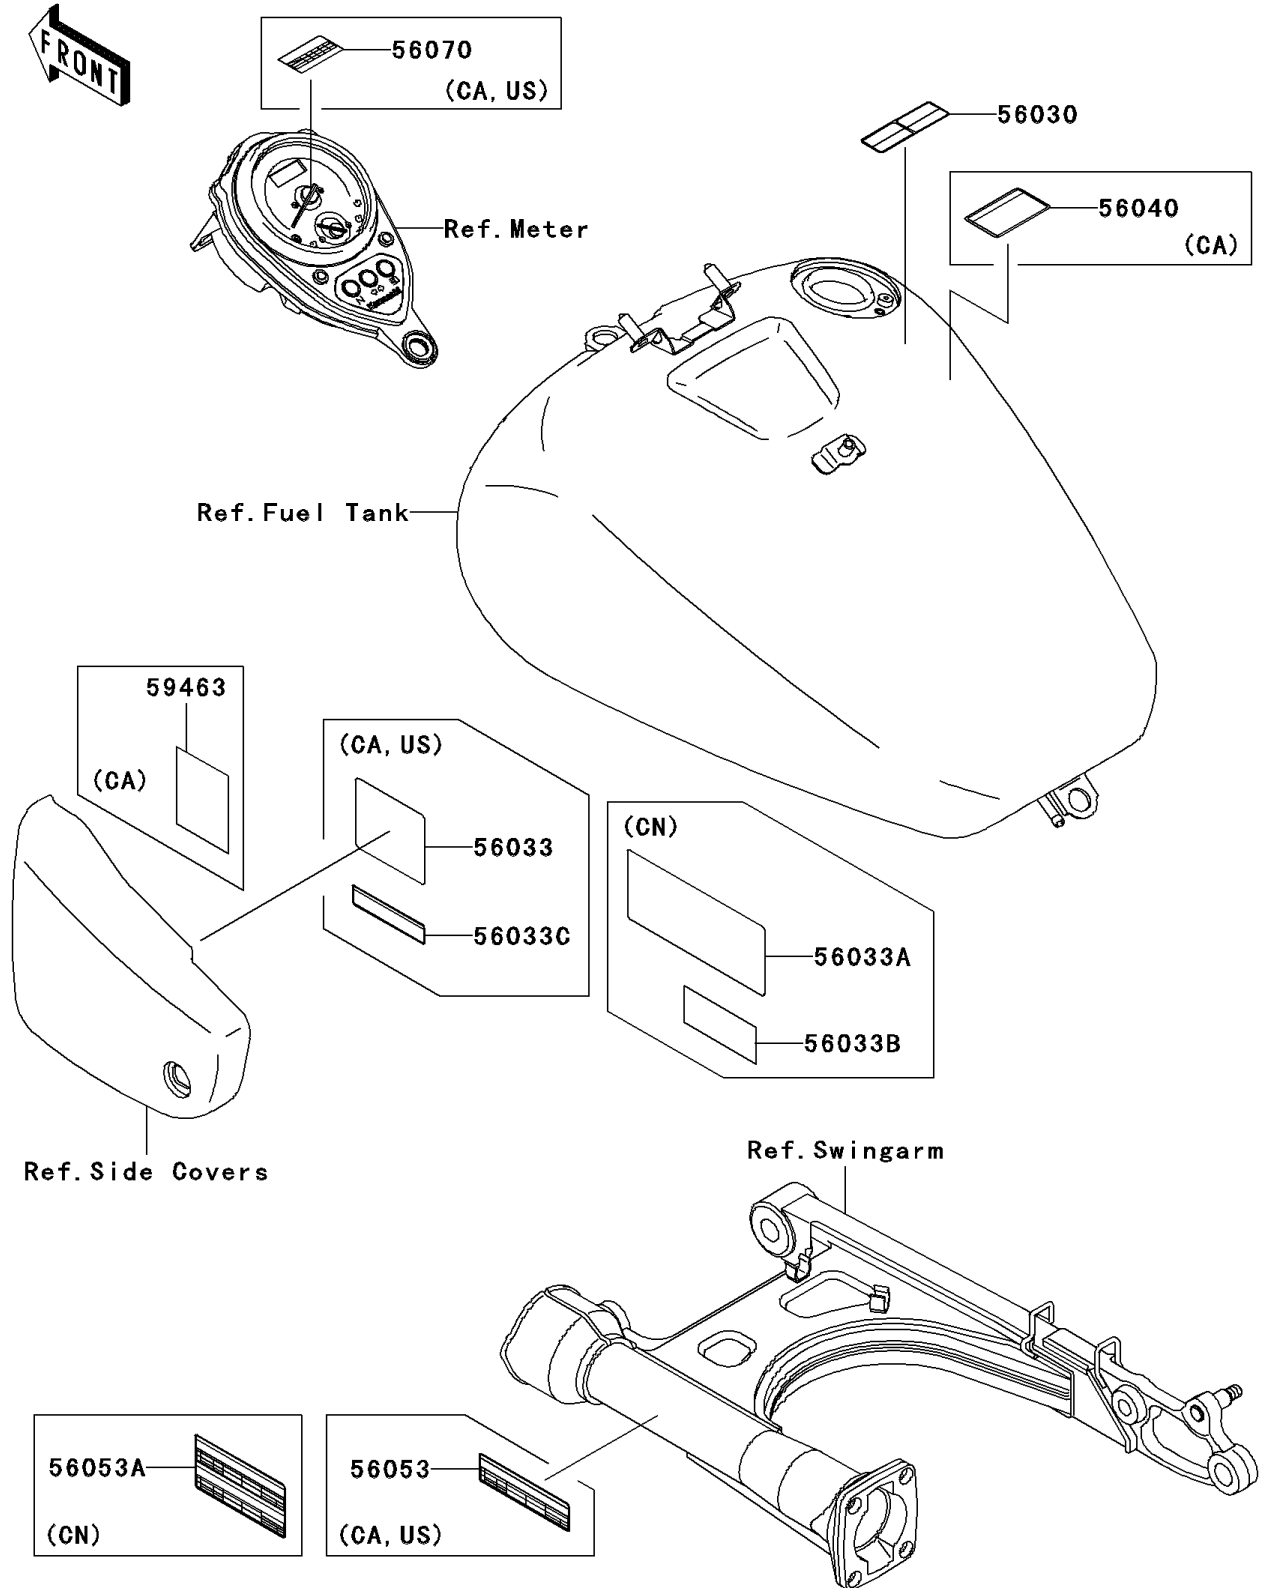

2005 Vulcan 1500 Classic PARTS DIAGRAM

Labels

F2860

2005 Vulcan 1500 Classic PARTS LIST

Labels

ITEM NAME	PART NUMBER	QUANTITY
LABEL,GASOLINE (Ref # 56030)	56030-1178	1
LABEL-MANUAL,DAILY SAFETY (Ref # 56033)	56033-0076	1
LABEL-MANUAL,DAILY SAFETY (Ref # 56033A)	56033-1117	1
LABEL-MANUAL,OIL&OIL FILTER (Ref # 56033B)	56033-1262	1
LABEL-MANUAL,OIL&OIL FILTER (Ref # 56033C)	56033-1331	1
LABEL-WARNING,EVAPO (Ref # 56040)	56040-1121	1
LABEL-SPECIFICATION,TIRE&LOAD (Ref # 56053)	56053-0101	1
LABEL-SPECIFICATION,TIRE&LOAD (Ref # 56053A)	56053-0102	1
LABEL-WARNING,BREAK IN CAUTION (Ref # 56070)	56070-1177	1
LABEL-CERTIFICATION,EVAPO ROUT (Ref # 59463)	59463-1546	1