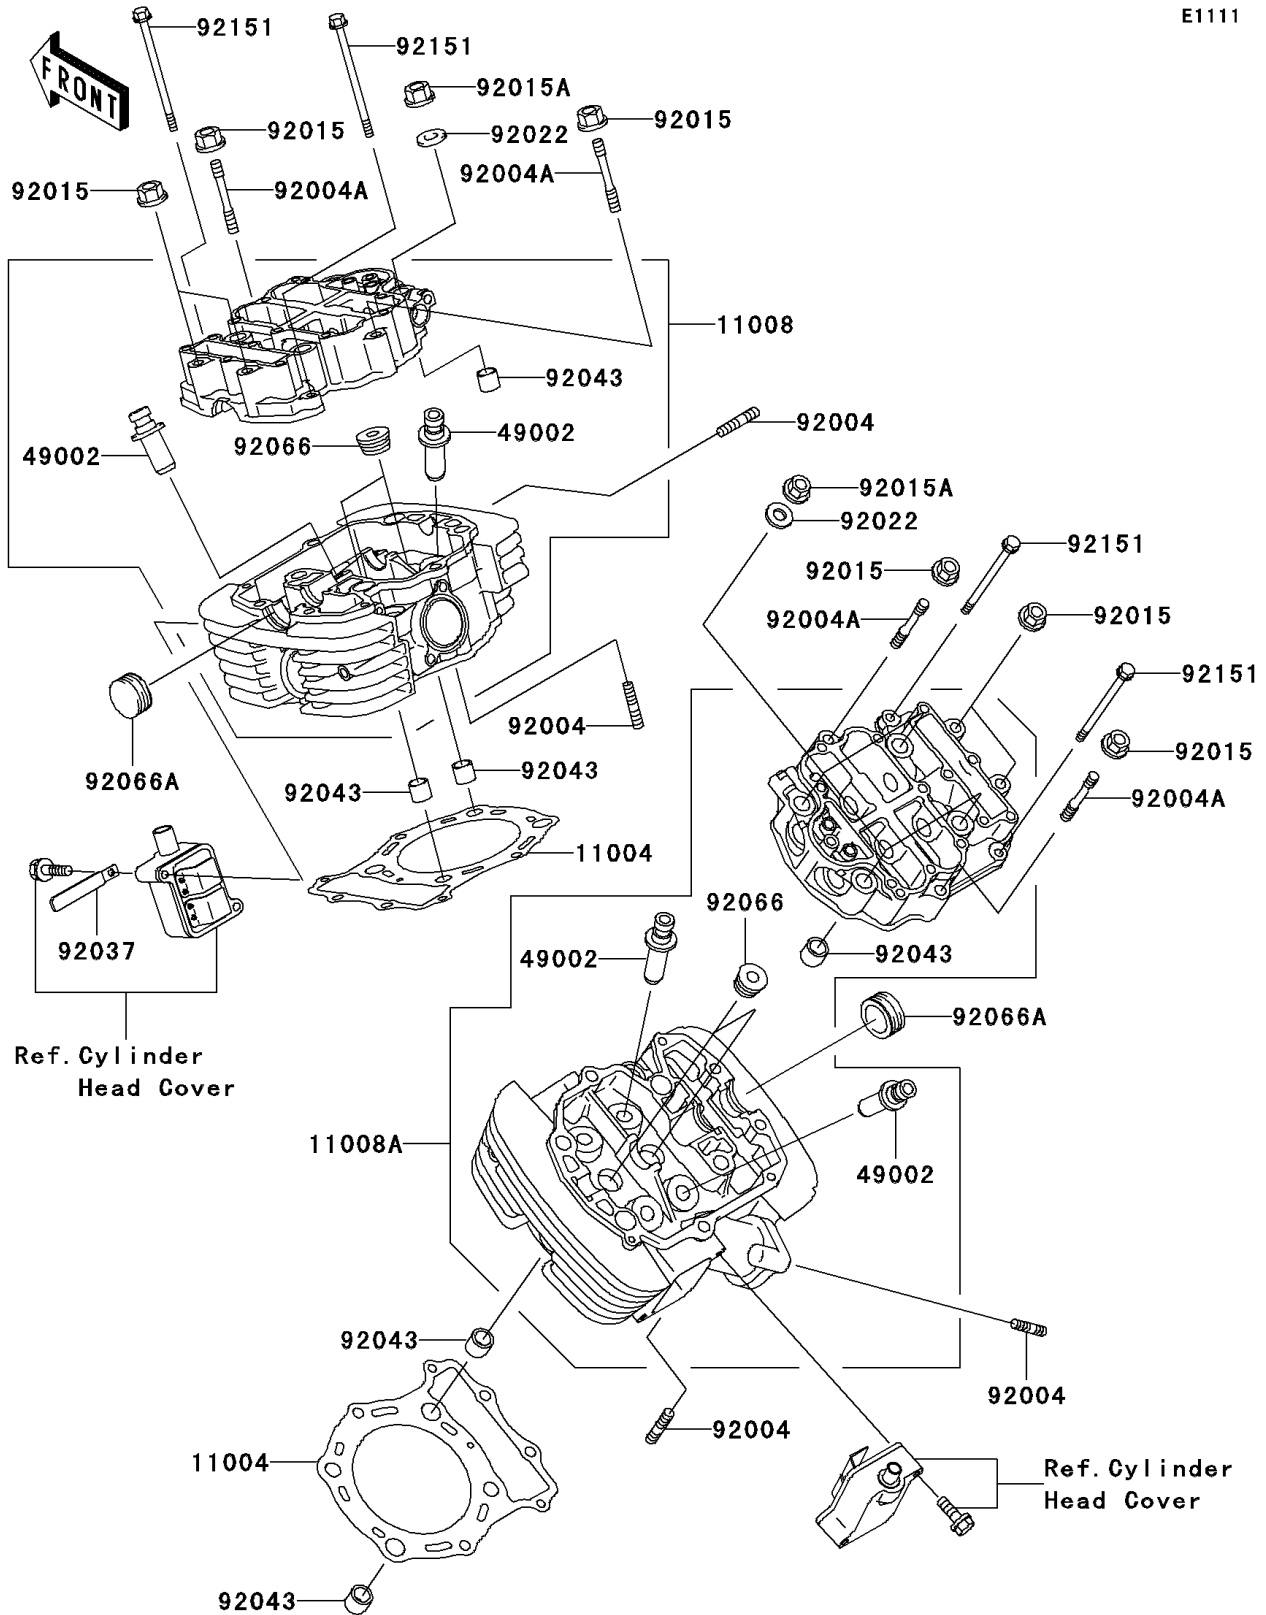

2002 Vulcan 1500 Mean Streak PARTS DIAGRAM

Cylinder Head

E1111

2002 Vulcan 1500 Mean Streak PARTS LIST

Cylinder Head

ITEM NAME	PART NUMBER	QUANTITY
-----------	-------------	----------