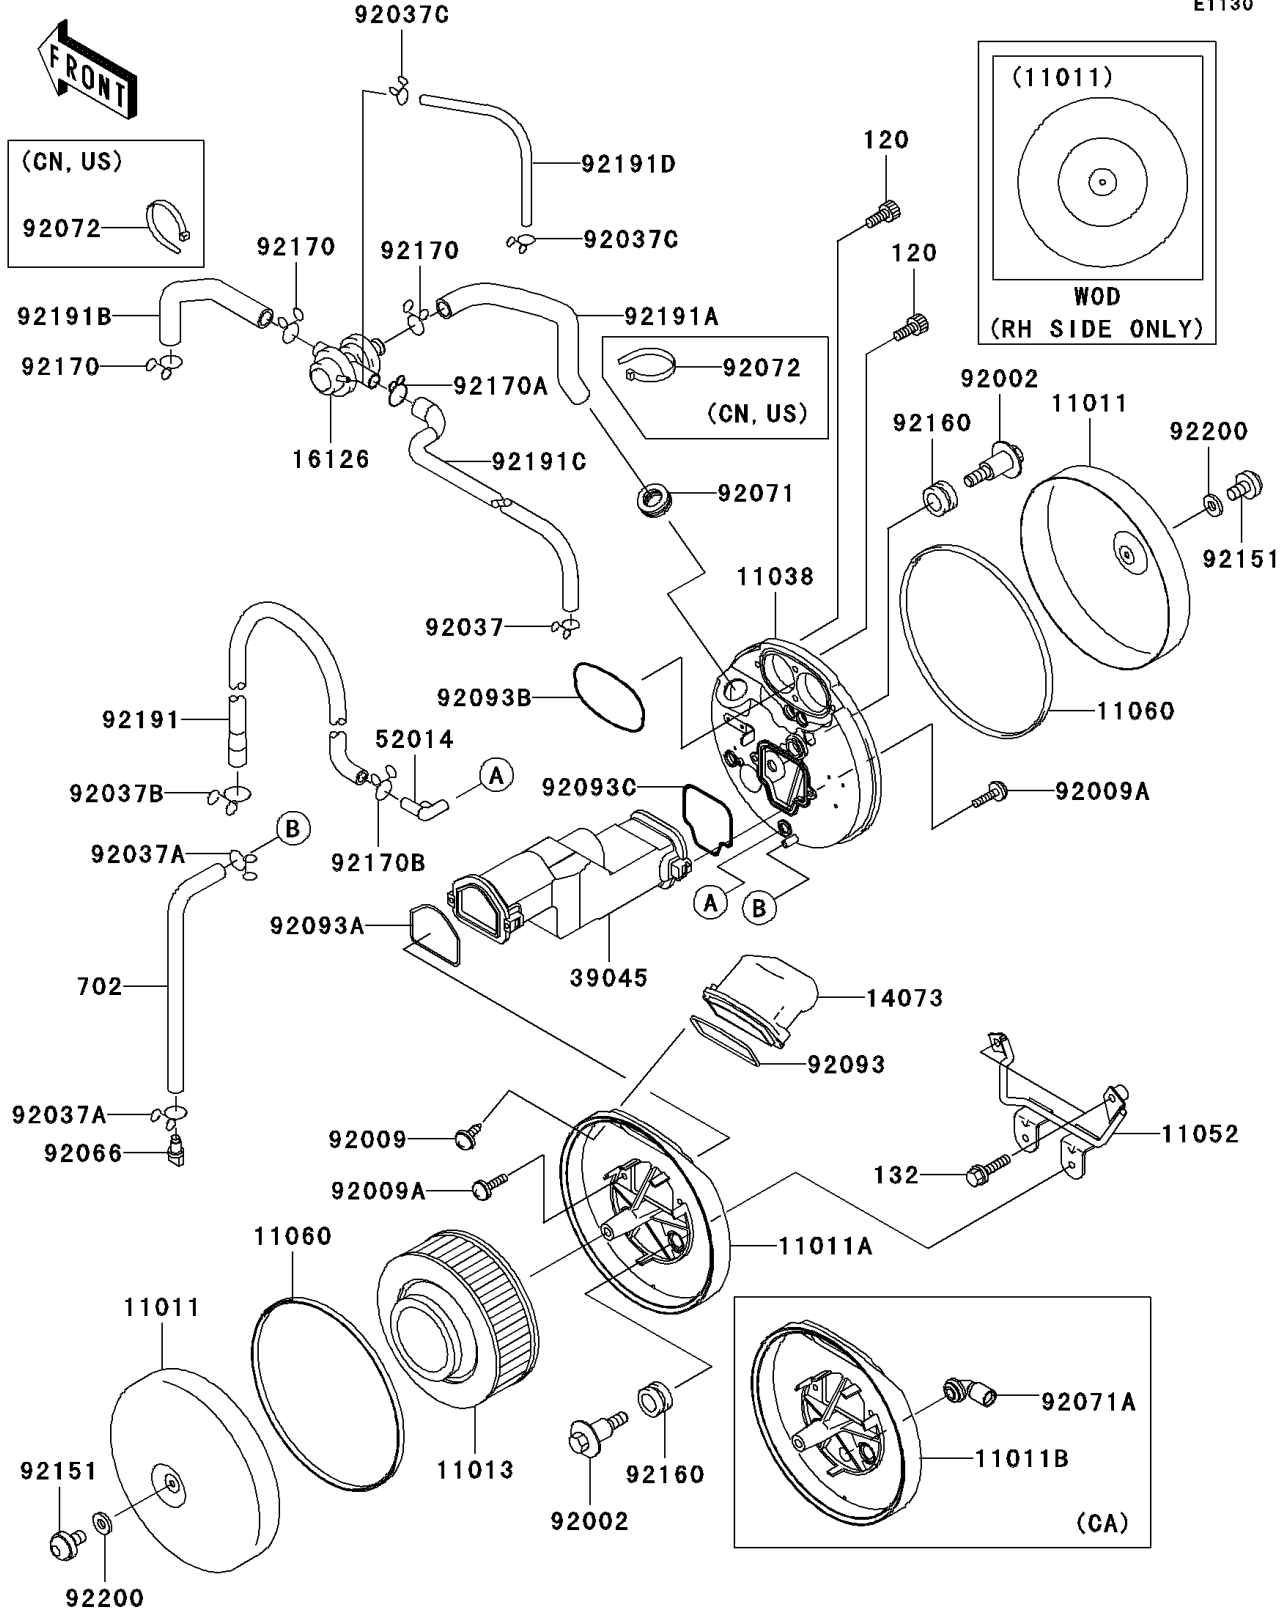

2002 Vulcan 1500 Mean Streak PARTS DIAGRAM

Air Cleaner

E1130

2002 Vulcan 1500 Mean Streak PARTS LIST

Air Cleaner

ITEM NAME	PART NUMBER	QUANTITY
CASE-AIR FILTER,OUTSIDE (Ref # 11011)	11011-1576	2
ELEMENT-AIR FILTER (Ref # 11013)	11013-1248	1
CASE-ASSY-AIR FILTER,RH (Ref # 11038)	11038-1121	1
BRACKET (Ref # 11052)	11052-1166	1
GASKET,AIR FILTER CASE (Ref # 11060)	11060-1968	2
DUCT,AIR FILTER (Ref # 14073)	14073-1739	1
VALVE,AIR SWITCH (Ref # 16126)	16126-1405	1
DUCT-ASSY,CENTER (Ref # 39045)	39045-1060	1
ELBOW (Ref # 52014)	52014-1083	1
BOLT (Ref # 92002)	92002-1595	3
SCREW,TAPPING,5X16 (Ref # 92009)	92009-1264	2
SCREW,5X20 (Ref # 92009A)	92009-1905	4
CLAMP (Ref # 92037)	92037-1468	1
CLAMP,TUBE (Ref # 92037A)	92037-147	2
CLAMP (Ref # 92037B)	92037-1593	1
CLAMP (Ref # 92037C)	92037-1712	2
PLUG,DRAIN (Ref # 92066)	92066-1211	1
GROMMET,AIR FILTER (Ref # 92071)	92071-1028	1
SEAL,AIR FILTER CASE (Ref # 92093)	92093-1408	1
SEAL,DUCT,LH (Ref # 92093A)	92093-1459	1
SEAL (Ref # 92093B)	92093-1485	1
SEAL (Ref # 92093C)	92093-1491	1
BOLT,8X14 (Ref # 92151)	92151-1438	2
DAMPER (Ref # 92160)	92160-1594	3
CLAMP,TUBE (Ref # 92170)	92170-1445	3
CLAMP (Ref # 92170A)	92170-1486	1
CLAMP (Ref # 92170B)	92170-1695	1
TUBE,BREATHER (Ref # 92191)	92191-1406	1
TUBE,AIR SWITCH-AIR CLEANER (Ref # 92191A)	92191-1612	1

2002 Vulcan 1500 Mean Streak PARTS LIST

Air Cleaner

ITEM NAME	PART NUMBER	QUANTITY
TUBE,AIR SWITCH-FR,HEAD (Ref # 92191B)	92191-1613	1
TUBE,AIR SWITCH-RR,HEAD (Ref # 92191C)	92191-1614	1
TUBE,THROTTLE-AIR SWITCH (Ref # 92191D)	92191-1675	1
BOLT-SOCKET,6X16,BLACK (Ref # 120)	120S0616	4
BOLT-FLANGED-SMALL (Ref # 132)	132J0625	2
TUBE-RUBBER (Ref # 702)	702A07260	1
WASHER,8.5X20X1.6 (Ref # 92200)	92200-1463	2
CASE-AIR FILTER,LH (Ref # 11011A)	11011-1597	1
CASE-AIR FILTER,LH (Ref # 11011B)	11011-1601	1
GROMMET,AIR FILTER (Ref # 92071A)	92071-1114	1
BAND,L=202 (Ref # 92072)	92072-1195	2