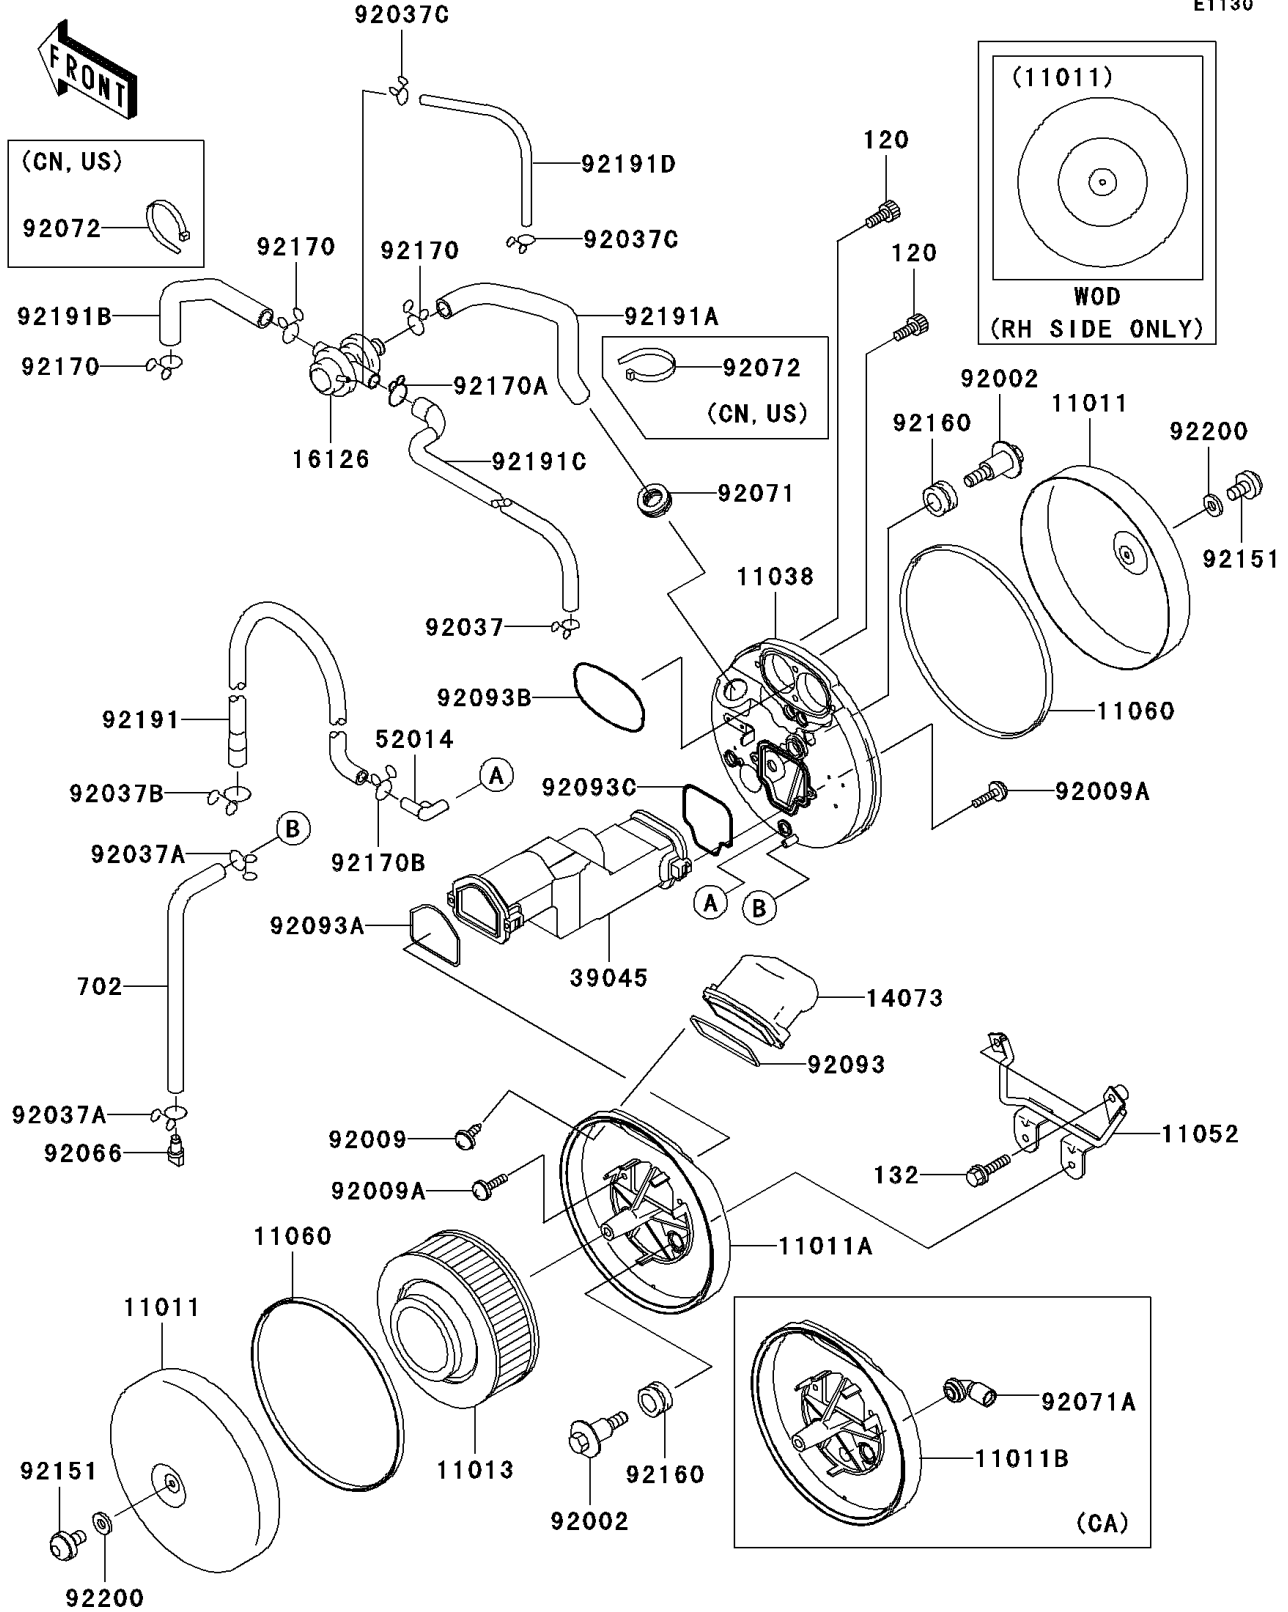

2003 Vulcan 1500 Mean Streak PARTS DIAGRAM

Air Cleaner

E1130

2003 Vulcan 1500 Mean Streak PARTS LIST

Air Cleaner

ITEM NAME	PART NUMBER	QUANTITY
CASE-AIR FILTER,OUTSIDE (Ref # 11011)	11011-1576	2
ELEMENT-AIR FILTER (Ref # 11013)	11013-1248	1
CASE-ASSY-AIR FILTER,RH (Ref # 11038)	11038-1121	1
BRACKET (Ref # 11052)	11052-1166	1
GASKET,AIR FILTER CASE (Ref # 11060)	11060-1968	2
DUCT,AIR FILTER (Ref # 14073)	14073-1739	1
VALVE,AIR SWITCH (Ref # 16126)	16126-1405	1
DUCT-ASSY,CENTER (Ref # 39045)	39045-1060	1
ELBOW (Ref # 52014)	52014-1083	1
BOLT (Ref # 92002)	92002-1595	3
SCREW,TAPPING,5X16 (Ref # 92009)	92009-1264	2
SCREW,5X20 (Ref # 92009A)	92009-1905	4
CLAMP (Ref # 92037)	92037-1468	1
CLAMP,TUBE (Ref # 92037A)	92037-147	2
CLAMP (Ref # 92037B)	92037-1593	1
CLAMP (Ref # 92037C)	92037-1712	2
PLUG,DRAIN (Ref # 92066)	92066-1211	1
GROMMET,AIR FILTER (Ref # 92071)	92071-1028	1
SEAL,AIR FILTER CASE (Ref # 92093)	92093-1408	1
SEAL,DUCT,LH (Ref # 92093A)	92093-1459	1
SEAL (Ref # 92093B)	92093-1485	1
SEAL (Ref # 92093C)	92093-1491	1
BOLT,8X14 (Ref # 92151)	92151-1438	2
DAMPER (Ref # 92160)	92160-1594	3
CLAMP,TUBE (Ref # 92170)	92170-1445	3
CLAMP (Ref # 92170A)	92170-1486	1
CLAMP (Ref # 92170B)	92170-1695	1
TUBE,BREATHING (Ref # 92191)	92191-1406	1
TUBE,AIR SWITCH-AIR CLEANER (Ref # 92191A)	92191-1612	1

2003 Vulcan 1500 Mean Streak PARTS LIST

Air Cleaner

ITEM NAME	PART NUMBER	QUANTITY
TUBE,AIR SWITCH-FR,HEAD (Ref # 92191B)	92191-1613	1
TUBE,AIR SWITCH-RR,HEAD (Ref # 92191C)	92191-1614	1
TUBE,THROTTLE-AIR SWITCH (Ref # 92191D)	92191-1675	1
BOLT-SOCKET,6X16,BLACK (Ref # 120)	120S0616	4
BOLT-FLANGED-SMALL (Ref # 132)	132J0625	2
TUBE-RUBBER (Ref # 702)	702A07260	1
WASHER,8.5X20X1.6 (Ref # 92200)	92200-1463	2
CASE-AIR FILTER,LH (Ref # 11011A)	11011-1597	1
CASE-AIR FILTER,LH (Ref # 11011B)	11011-1601	1
GROMMET,AIR FILTER (Ref # 92071A)	92071-1114	1
BAND,L=202 (Ref # 92072)	92072-1195	2