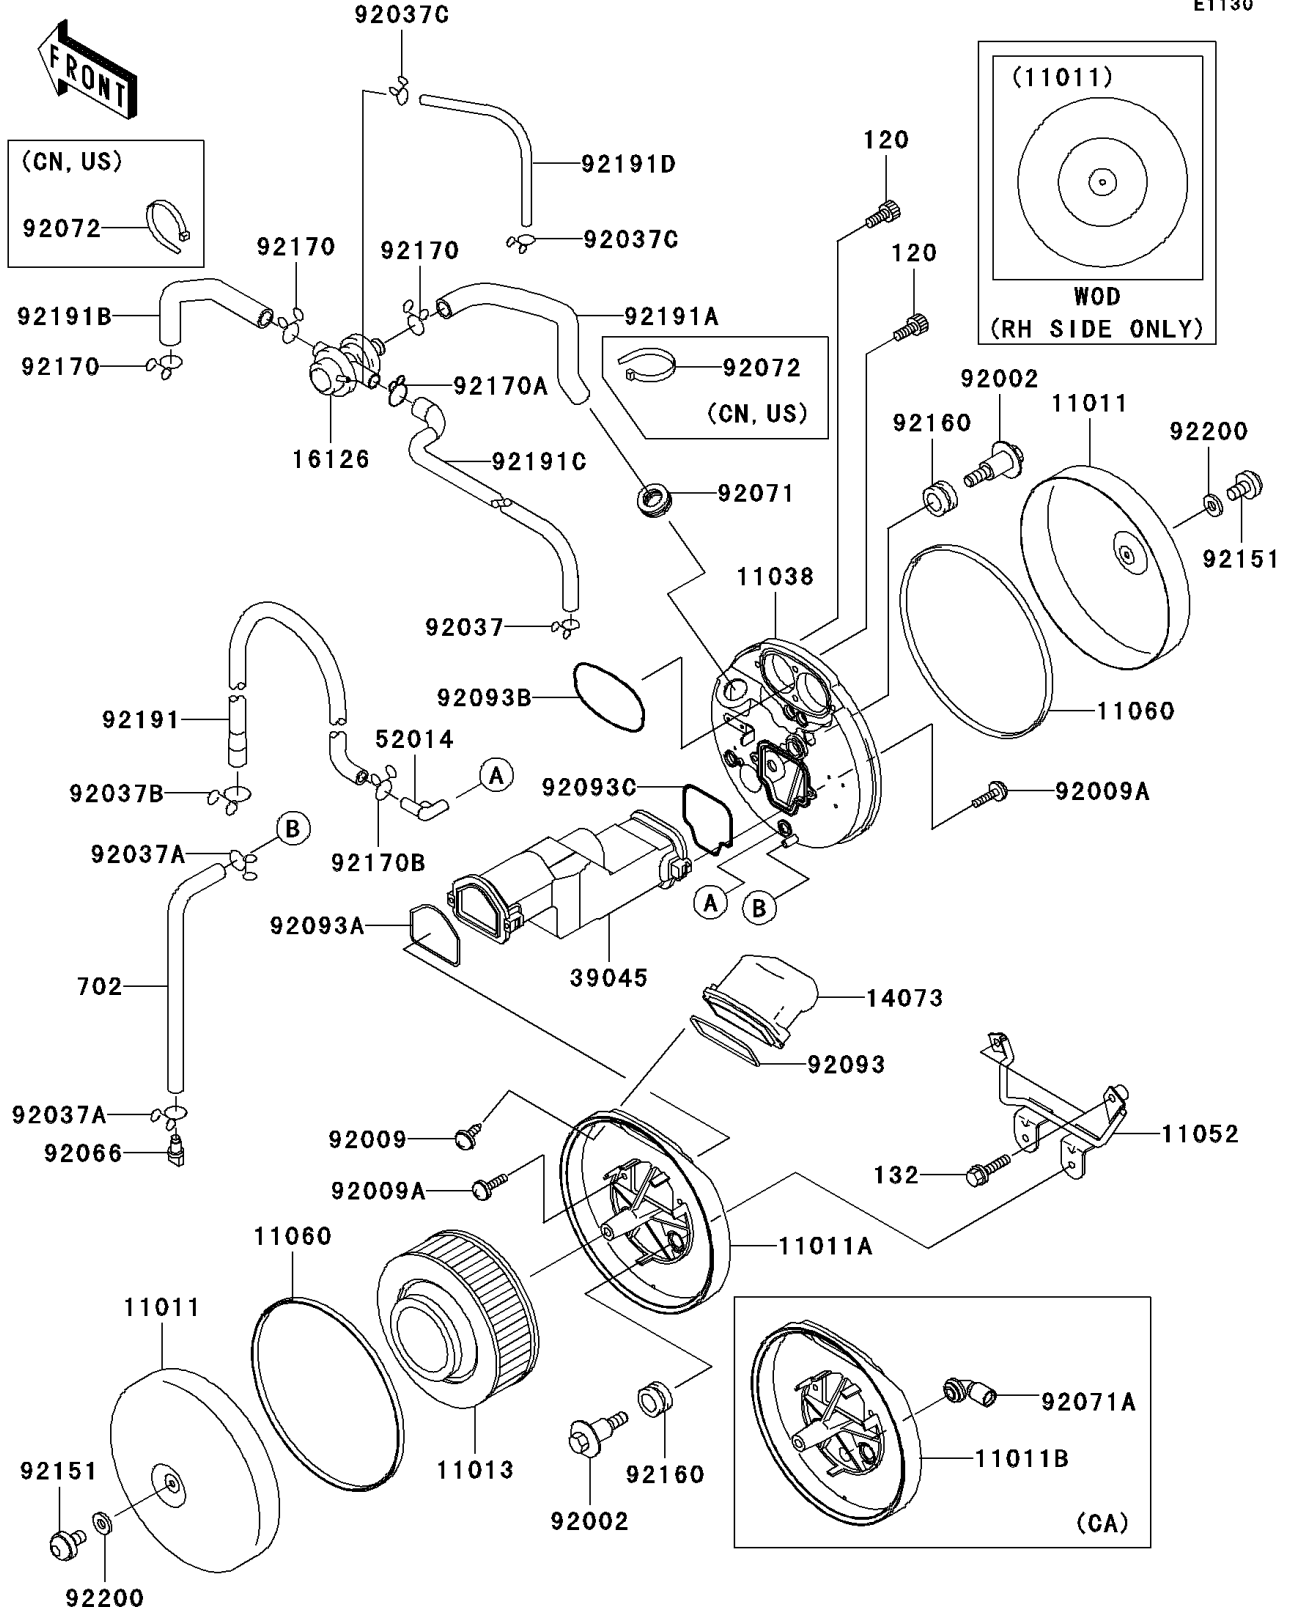

2003 Vulcan 1500 Mean Streak PARTS DIAGRAM

Air Cleaner

E1130

2003 Vulcan 1500 Mean Streak PARTS LIST

Air Cleaner

ITEM NAME	PART NUMBER	QUANTITY
CASE-AIR FILTER,OUTSIDE (Ref # 11011)	11011-1576	2
ELEMENT-AIR FILTER (Ref # 11013)	11013-1248	1
CASE-ASSY-AIR FILTER,RH (Ref # 11038)	11038-1121	1
BRACKET (Ref # 11052)	11052-1166	1
GASKET,AIR FILTER CASE (Ref # 11060)	11060-1968	2
DUCT,AIR FILTER (Ref # 14073)	14073-1739	1
VALVE,AIR SWITCH (Ref # 16126)	16126-1405	1
DUCT-ASSY,CENTER (Ref # 39045)	39045-1060	1
ELBOW (Ref # 52014)	52014-1083	1
BOLT (Ref # 92002)	92002-1595	3
SCREW,TAPPING,5X16 (Ref # 92009)	92009-1264	2
SCREW,5X20 (Ref # 92009A)	92009-1905	4
CLAMP (Ref # 92037)	92037-1468	1
CLAMP,TUBE (Ref # 92037A)	92037-147	2
CLAMP (Ref # 92037B)	92037-1593	1
CLAMP (Ref # 92037C)	92037-1712	2
PLUG,DRAIN (Ref # 92066)	92066-1211	1
GROMMET,AIR FILTER (Ref # 92071)	92071-1028	1
SEAL,AIR FILTER CASE (Ref # 92093)	92093-1408	1
SEAL,DUCT,LH (Ref # 92093A)	92093-1459	1
SEAL (Ref # 92093B)	92093-1485	1
SEAL (Ref # 92093C)	92093-1491	1
BOLT,8X14 (Ref # 92151)	92151-1438	2
DAMPER (Ref # 92160)	92160-1594	3
CLAMP,TUBE (Ref # 92170)	92170-1445	3
CLAMP (Ref # 92170A)	92170-1486	1
CLAMP (Ref # 92170B)	92170-1695	1
TUBE,BREATHER (Ref # 92191)	92191-1406	1
TUBE,AIR SWITCH-AIR CLEANER (Ref # 92191A)	92191-1612	1

2003 Vulcan 1500 Mean Streak PARTS LIST

Air Cleaner

ITEM NAME	PART NUMBER	QUANTITY
TUBE,AIR SWITCH-FR,HEAD (Ref # 92191B)	92191-1613	1
TUBE,AIR SWITCH-RR,HEAD (Ref # 92191C)	92191-1614	1
TUBE,THROTTLE-AIR SWITCH (Ref # 92191D)	92191-1675	1
BOLT-SOCKET,6X16,BLACK (Ref # 120)	120S0616	4
BOLT-FLANGED-SMALL (Ref # 132)	132J0625	2
TUBE-RUBBER (Ref # 702)	702A07260	1
WASHER,8.5X20X1.6 (Ref # 92200)	92200-1463	2
CASE-AIR FILTER,LH (Ref # 11011A)	11011-1597	1
CASE-AIR FILTER,LH (Ref # 11011B)	11011-1601	1
GROMMET,AIR FILTER (Ref # 92071A)	92071-1114	1
BAND,L=202 (Ref # 92072)	92072-1195	2