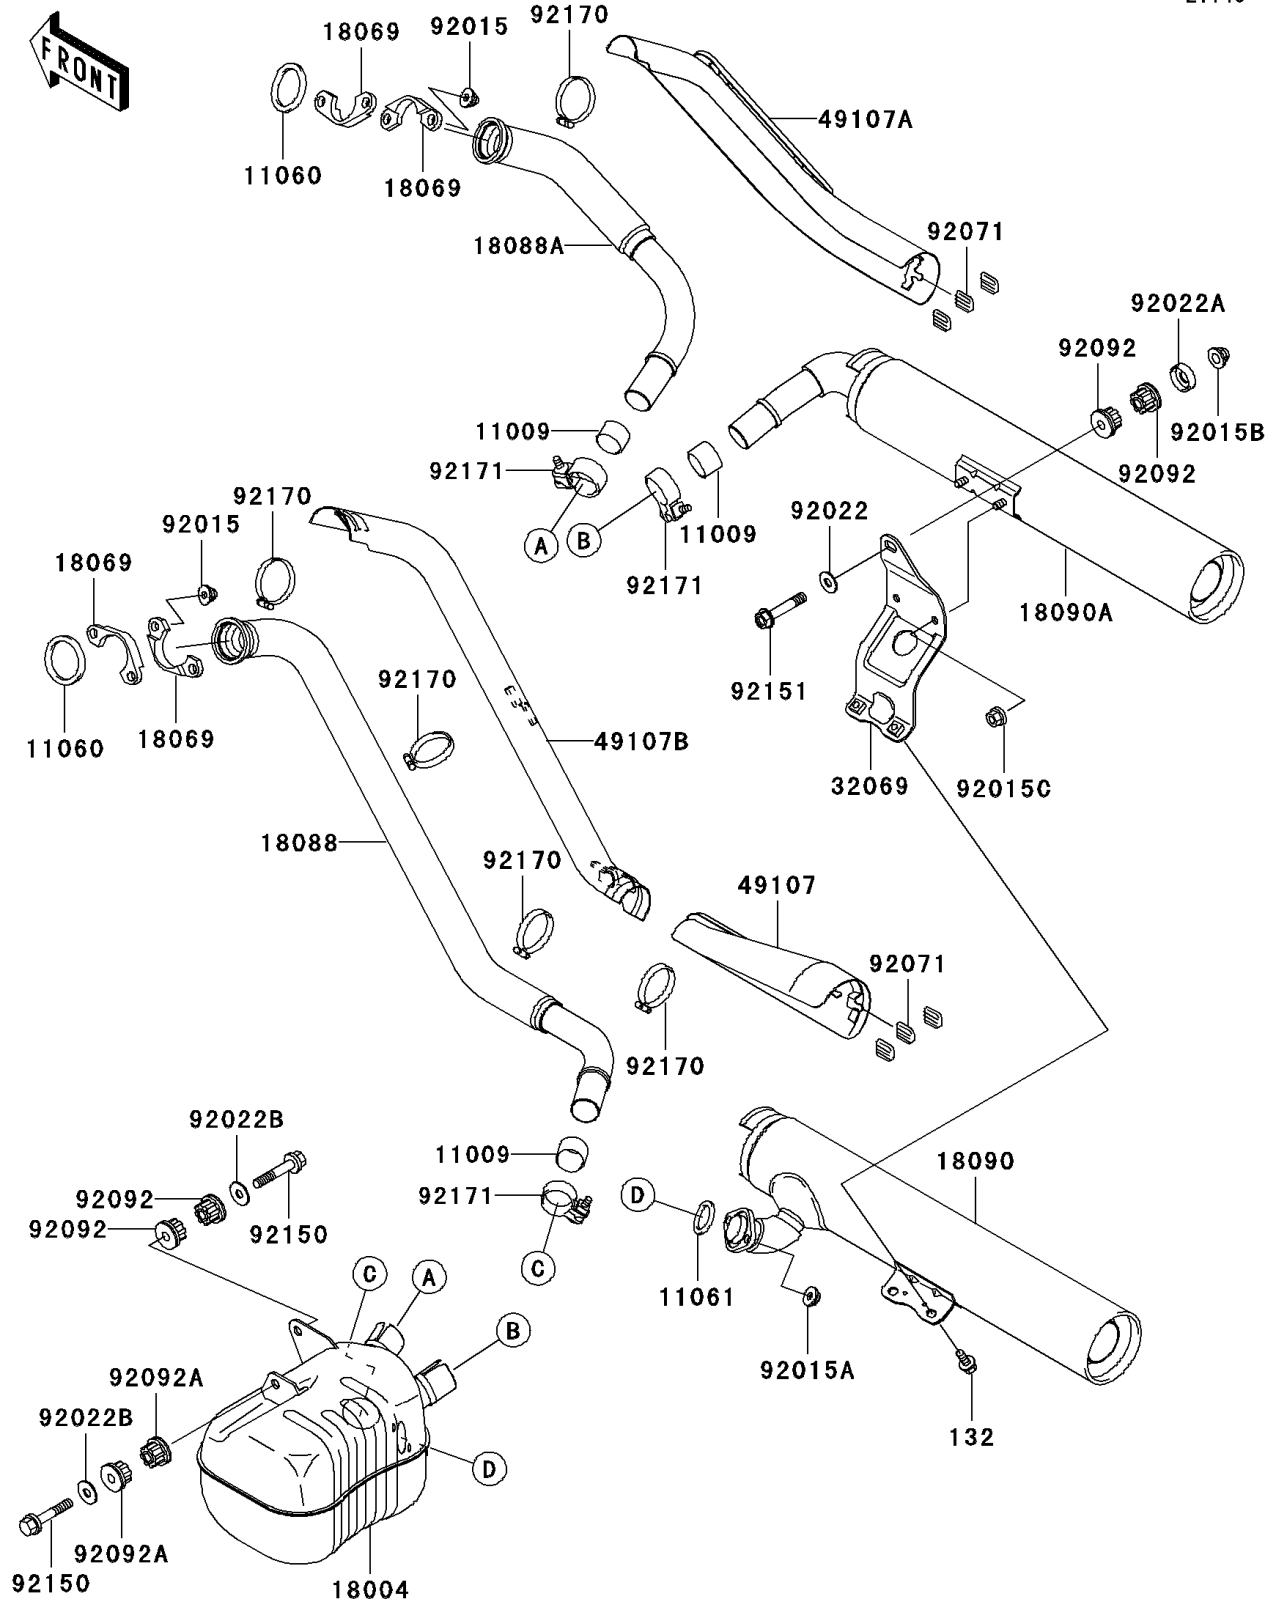

# 2002 Vulcan 1500 Mean Streak PARTS DIAGRAM

Muffler(s)

E1140

## 2002 Vulcan 1500 Mean Streak PARTS LIST

### Muffler(s)

ITEM NAME	PART NUMBER	QUANTITY
BOLT-FLANGED-SMALL (Ref # 132)	132E0814	2
GASKET,EXHAUST MANUFOLD (Ref # 11009)	11009-1668	3
GASKET,EXHAUST PIPE (Ref # 11060)	11060-1119	2
GASKET,EXHAUST PIPE (Ref # 11061)	11061-1069	1
CHAMBER-PREMUFLER (Ref # 18004)	18004-1101	1
HOLDER-EXHAUST PIPE (Ref # 18069)	18069-1161	4
PIPE-EXHAUST,FR (Ref # 18088)	18088-1130	1
PIPE-EXHAUST,RR (Ref # 18088A)	18088-1131	1
BODY-COMP-MUFFLER,FR,LWR (Ref # 18090)	18090-1889	1
BODY-COMP-MUFFLER,RR,UPP (Ref # 18090A)	18090-1890	1
BRACKET-MUFFLER (Ref # 32069)	32069-1631	1
COVER-EXHAUST PIPE,FR-RR (Ref # 49107)	49107-1202	1
COVER-EXHAUST PIPE (Ref # 49107A)	49107-1215	1
COVER-EXHAUST PIPE (Ref # 49107B)	49107-1216	1
NUT,CAP,8MM (Ref # 92015)	92015-1371	4
NUT,8MM (Ref # 92015A)	92015-1402	2
NUT,10MM (Ref # 92015B)	92015-1649	1
NUT,8MM (Ref # 92015C)	92015-1936	2
WASHER,10.5X26X2.3 (Ref # 92022)	92022-044	1
WASHER,CUP TYPE (Ref # 92022A)	92022-1270	1
WASHER,10.5X30X2.3,BLACK (Ref # 92022B)	92022-1302	2
GROMMET (Ref # 92071)	92071-1270	6
BUSHING-RUBBER,MUFFLER (Ref # 92092)	92092-1013	4
BUSHING-RUBBER (Ref # 92092A)	92092-1081	2
BOLT,10X55 (Ref # 92150)	92150-1749	2
BOLT,FLANGED,10X57 (Ref # 92151)	92151-1332	1
CLAMP (Ref # 92170)	92170-1710	5
CLAMP (Ref # 92171)	92171-1346	3