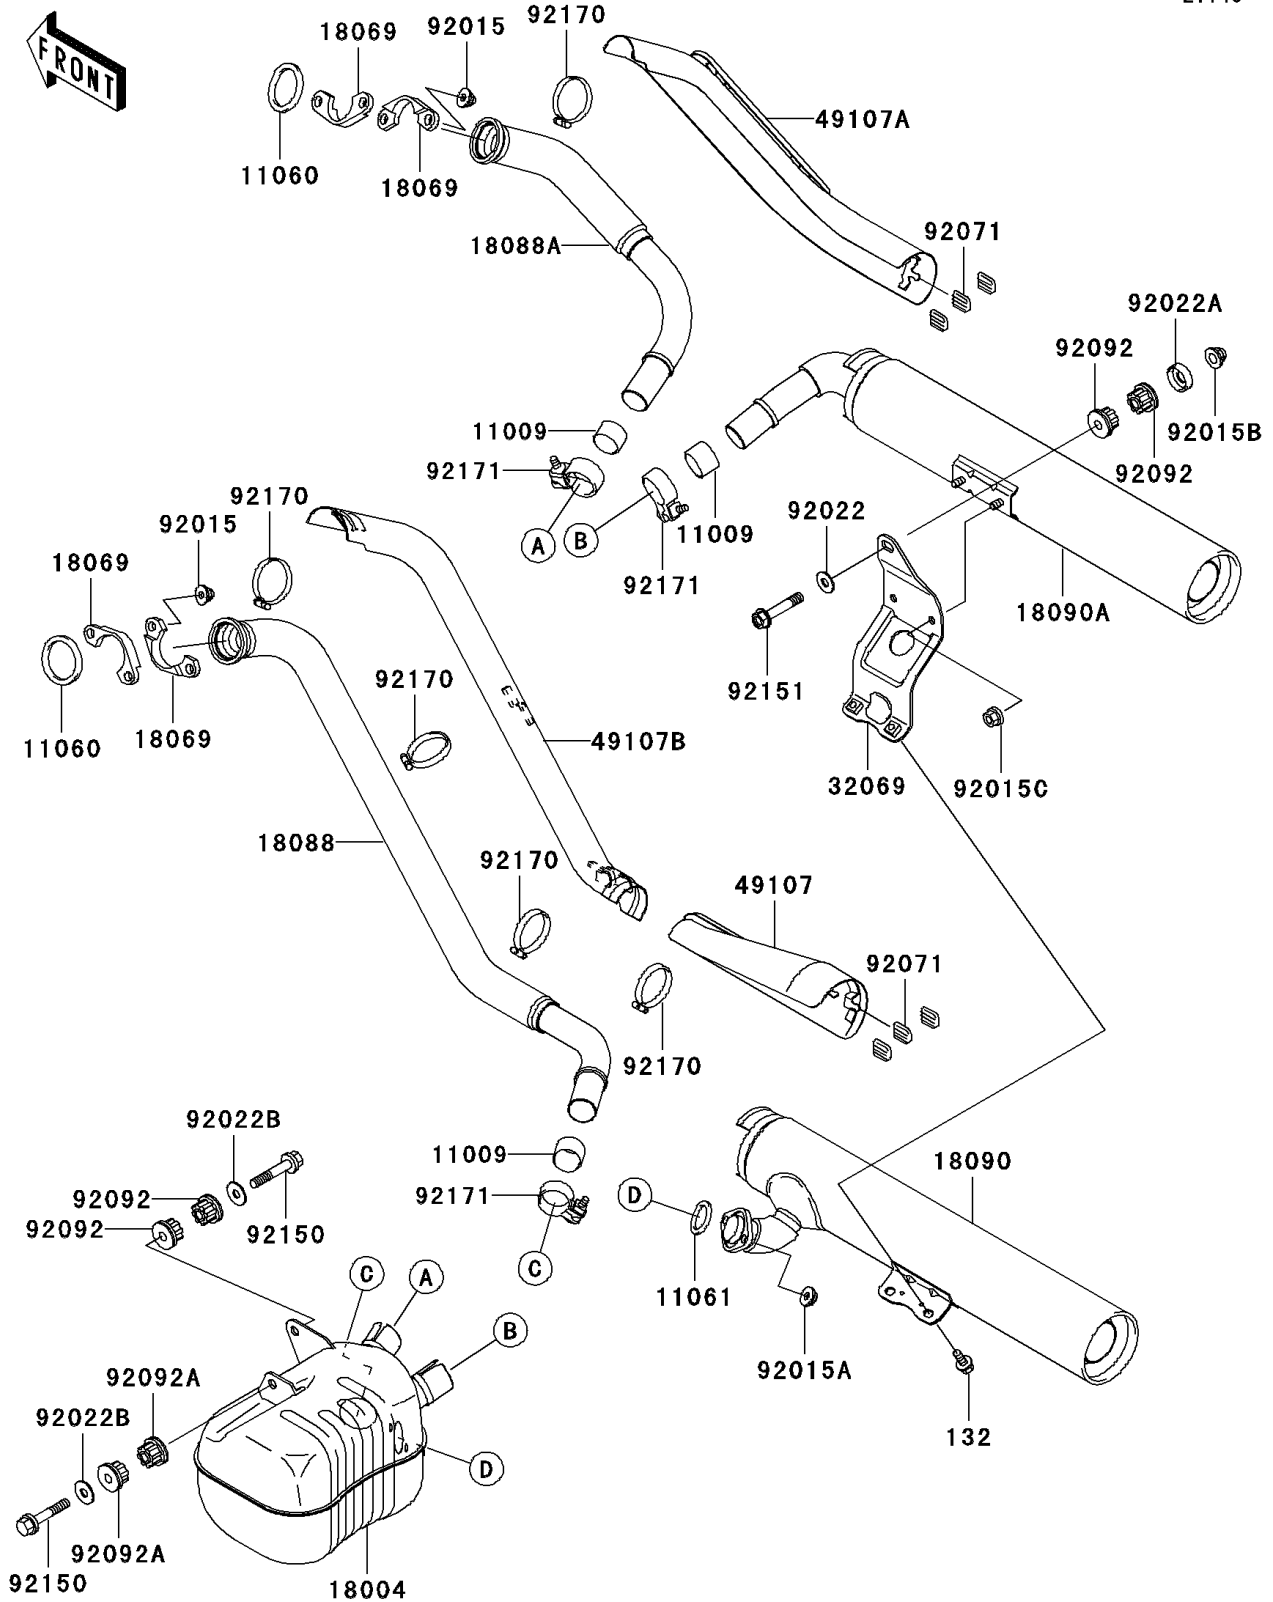

# 2002 Vulcan 1500 Mean Streak PARTS DIAGRAM

Muffler(s)

E1140

## 2002 Vulcan 1500 Mean Streak PARTS LIST

### Muffler(s)

ITEM NAME	PART NUMBER	QUANTITY
BOLT-FLANGED-SMALL (Ref # 132)	132E0814	2
GASKET,EXHAUST MANUFOLD (Ref # 11009)	11009-1668	3
GASKET,EXHAUST PIPE (Ref # 11060)	11060-1119	2
GASKET,EXHAUST PIPE (Ref # 11061)	11061-1069	1
CHAMBER-PREMUFLER (Ref # 18004)	18004-1101	1
HOLDER-EXHAUST PIPE (Ref # 18069)	18069-1161	4
PIPE-EXHAUST,FR (Ref # 18088)	18088-1130	1
PIPE-EXHAUST,RR (Ref # 18088A)	18088-1131	1
BODY-COMP-MUFFLER,FR,LWR (Ref # 18090)	18090-1889	1
BODY-COMP-MUFFLER,RR,UPP (Ref # 18090A)	18090-1890	1
BRACKET-MUFFLER (Ref # 32069)	32069-1631	1
COVER-EXHAUST PIPE,FR-RR (Ref # 49107)	49107-1202	1
COVER-EXHAUST PIPE (Ref # 49107A)	49107-1215	1
COVER-EXHAUST PIPE (Ref # 49107B)	49107-1216	1
NUT,CAP,8MM (Ref # 92015)	92015-1371	4
NUT,8MM (Ref # 92015A)	92015-1402	2
NUT,10MM (Ref # 92015B)	92015-1649	1
NUT,8MM (Ref # 92015C)	92015-1936	2
WASHER,10.5X26X2.3 (Ref # 92022)	92022-044	1
WASHER,CUP TYPE (Ref # 92022A)	92022-1270	1
WASHER,10.5X30X2.3,BLACK (Ref # 92022B)	92022-1302	2
GROMMET (Ref # 92071)	92071-1270	6
BUSHING-RUBBER,MUFFLER (Ref # 92092)	92092-1013	4
BUSHING-RUBBER (Ref # 92092A)	92092-1081	2
BOLT,10X55 (Ref # 92150)	92150-1749	2
BOLT,FLANGED,10X57 (Ref # 92151)	92151-1332	1
CLAMP (Ref # 92170)	92170-1710	5
CLAMP (Ref # 92171)	92171-1346	3