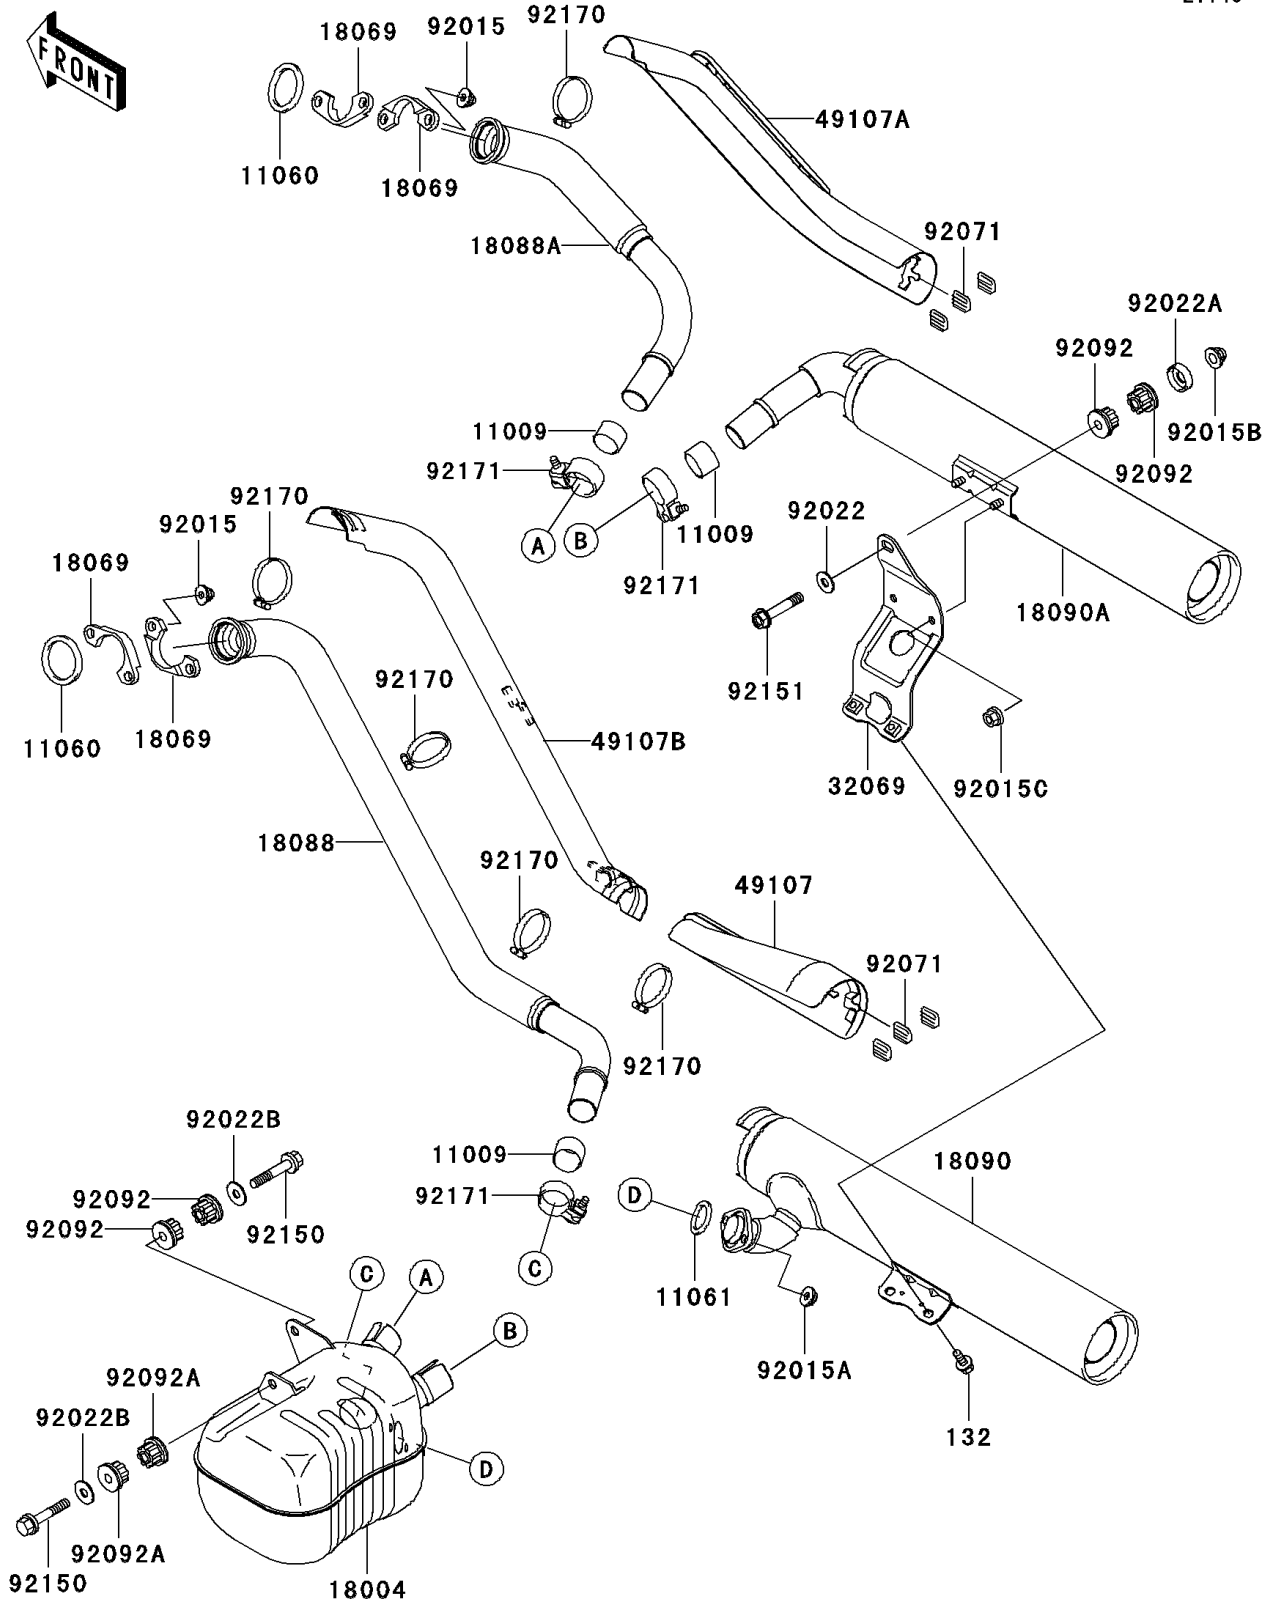

2003 Vulcan 1500 Mean Streak PARTS DIAGRAM

Muffler(s)

E1140

2003 Vulcan 1500 Mean Streak PARTS LIST

Muffler(s)

ITEM NAME	PART NUMBER	QUANTITY
BOLT-FLANGED-SMALL (Ref # 132)	132E0814	2
GASKET,EXHAUST MANUFOLD (Ref # 11009)	11009-1668	3
GASKET,EXHAUST PIPE (Ref # 11060)	11060-1119	2
GASKET,EXHAUST PIPE (Ref # 11061)	11061-1069	1
CHAMBER-PREMUFLER (Ref # 18004)	18004-1101	1
HOLDER-EXHAUST PIPE (Ref # 18069)	18069-1161	4
PIPE-EXHAUST,FR (Ref # 18088)	18088-1130	1
PIPE-EXHAUST,RR (Ref # 18088A)	18088-1131	1
BODY-COMP-MUFFLER,FR,LWR (Ref # 18090)	18090-1889	1
BODY-COMP-MUFFLER,RR,UPP (Ref # 18090A)	18090-1890	1
BRACKET-MUFFLER (Ref # 32069)	32069-1631	1
COVER-EXHAUST PIPE,FR-RR (Ref # 49107)	49107-1202	1
COVER-EXHAUST PIPE (Ref # 49107A)	49107-1215	1
COVER-EXHAUST PIPE (Ref # 49107B)	49107-1216	1
NUT,CAP,8MM (Ref # 92015)	92015-1371	4
NUT,8MM (Ref # 92015A)	92015-1402	2
NUT,10MM (Ref # 92015B)	92015-1649	1
NUT,8MM (Ref # 92015C)	92015-1936	2
WASHER,10.5X26X2.3 (Ref # 92022)	92022-044	1
WASHER,CUP TYPE (Ref # 92022A)	92022-1270	1
WASHER,10.5X30X2.3,BLACK (Ref # 92022B)	92022-1302	2
GROMMET (Ref # 92071)	92071-1270	6
BUSHING-RUBBER,MUFFLER (Ref # 92092)	92092-1013	4
BUSHING-RUBBER (Ref # 92092A)	92092-1081	2
BOLT,10X55 (Ref # 92150)	92150-1749	2
BOLT,FLANGED,10X57 (Ref # 92151)	92151-1332	1
CLAMP (Ref # 92170)	92170-1710	5
CLAMP (Ref # 92171)	92171-1346	3