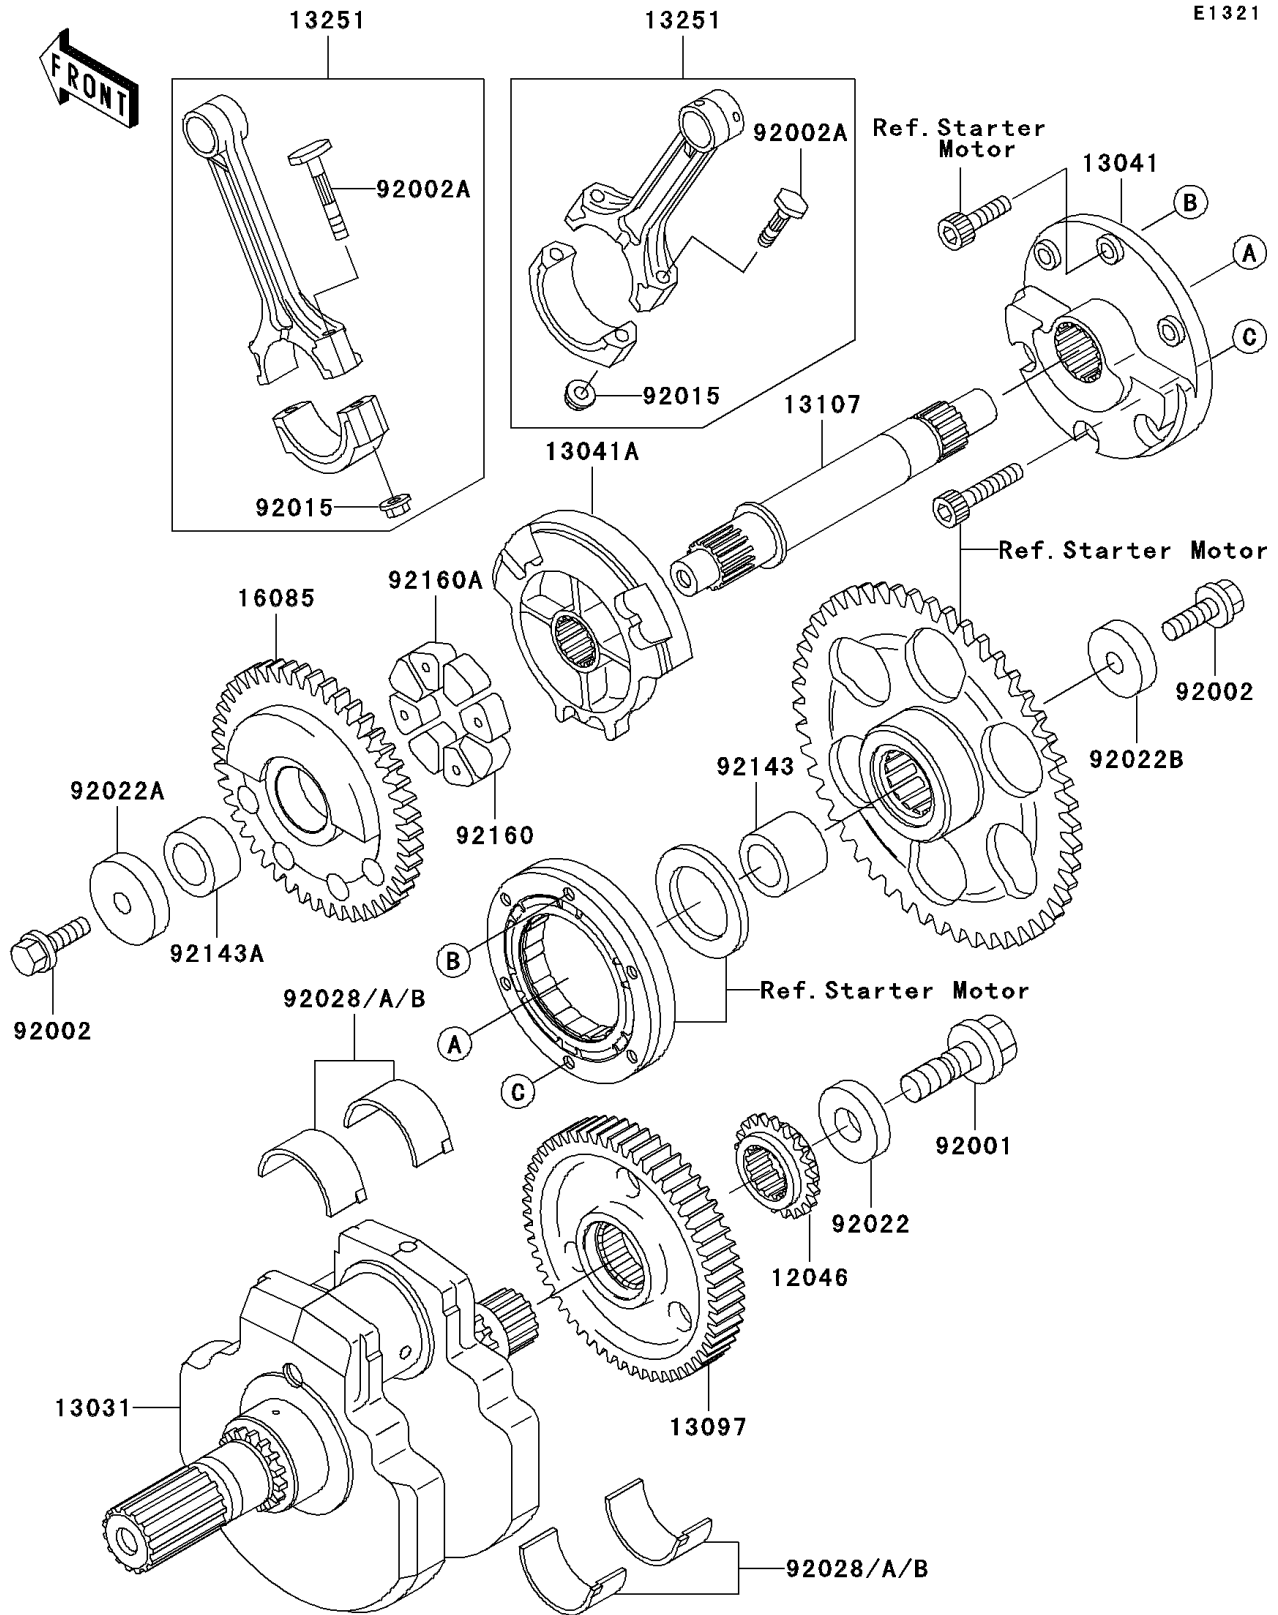

# 2002 Vulcan 1500 Mean Streak PARTS DIAGRAM

Crankshaft

# 2002 Vulcan 1500 Mean Streak PARTS LIST

Crankshaft

ITEM NAME	PART NUMBER	QUANTITY
-----------	-------------	----------