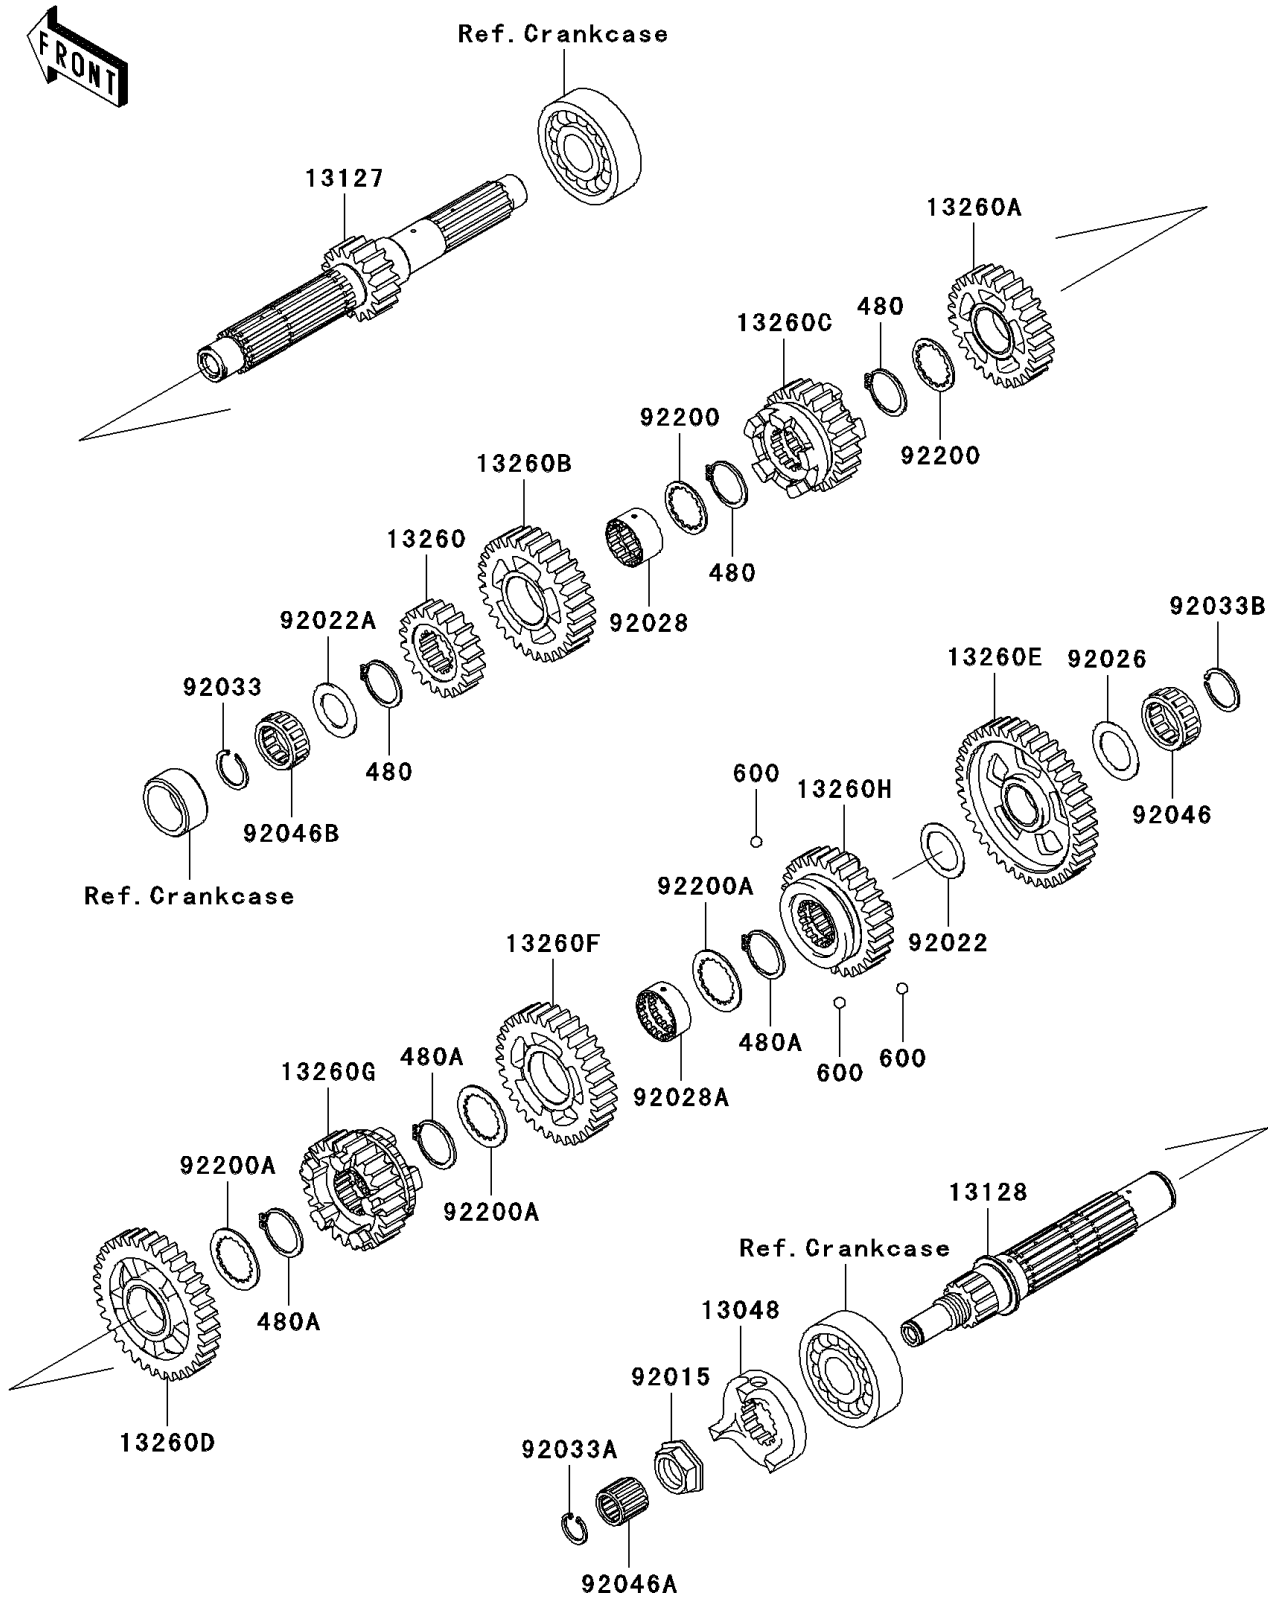

2002 Vulcan 1500 Mean Streak PARTS DIAGRAM

Transmission

E1361

2002 Vulcan 1500 Mean Streak PARTS LIST

Transmission

ITEM NAME	PART NUMBER	QUANTITY
-----------	-------------	----------