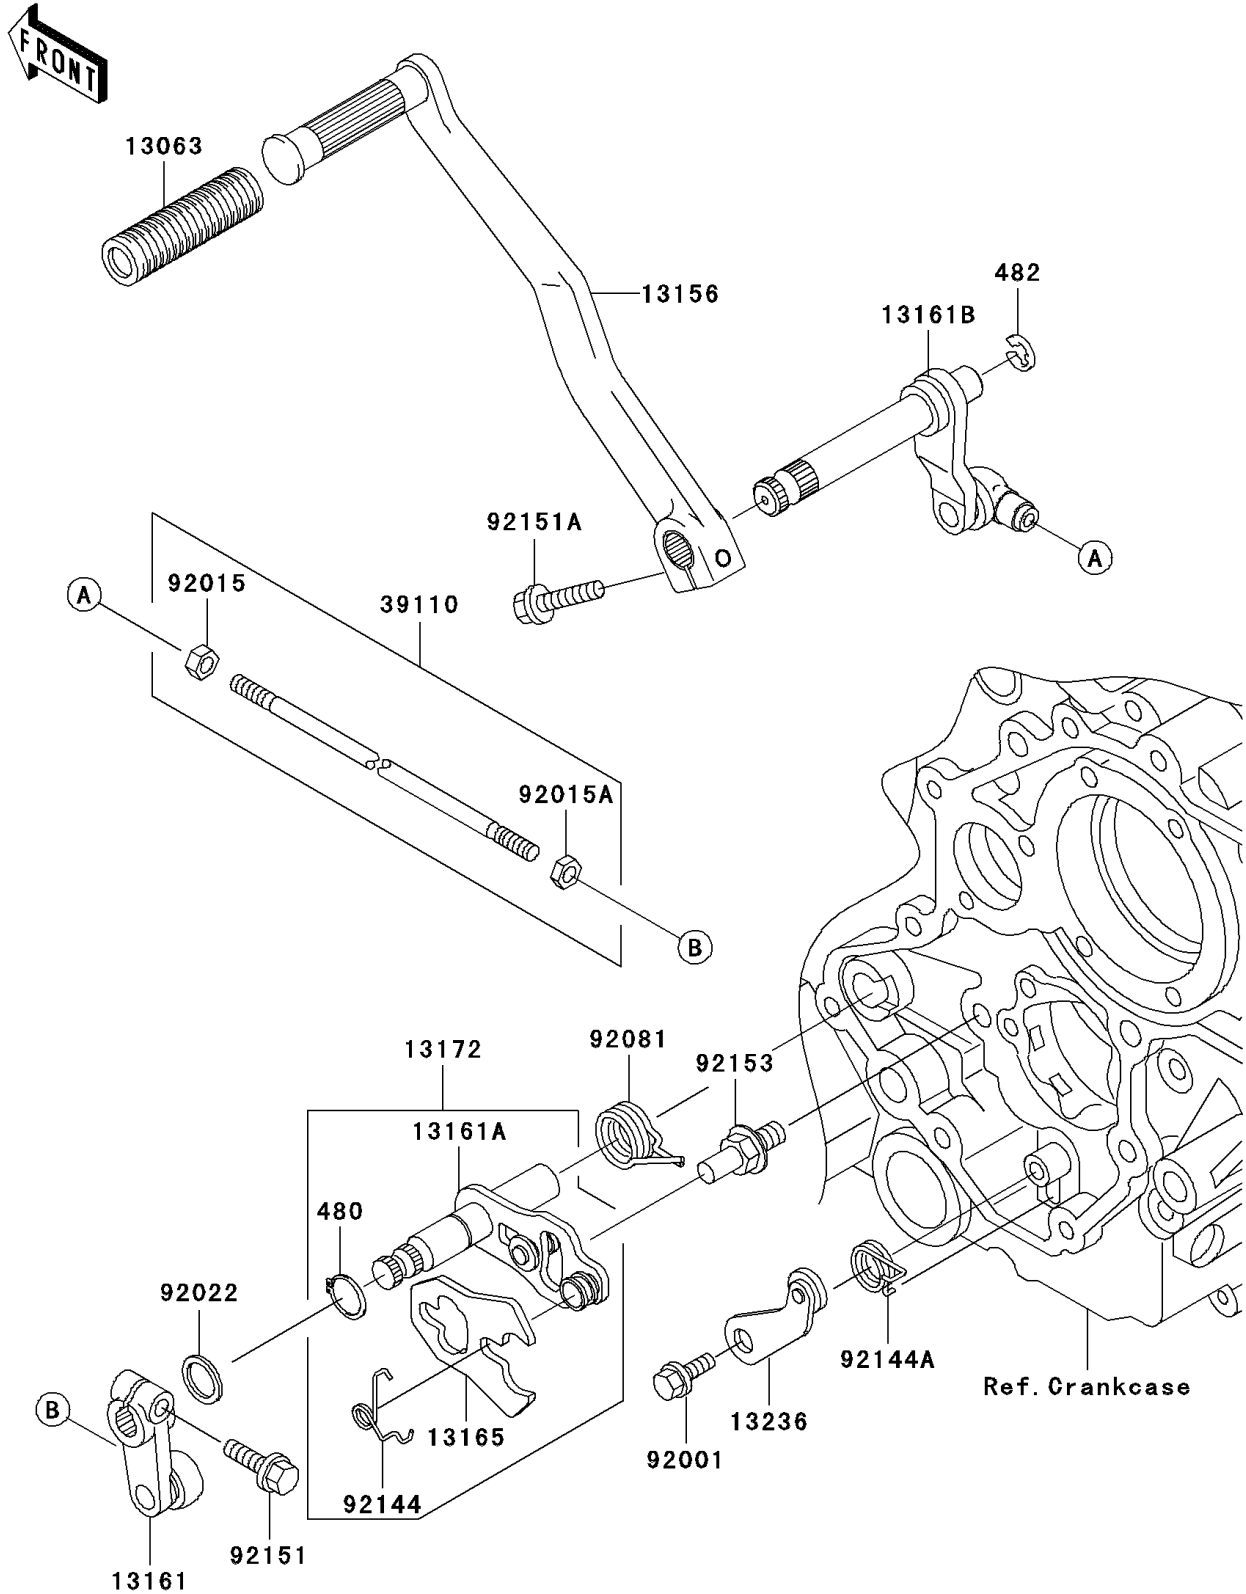

# 2003 Vulcan 1500 Mean Streak PARTS DIAGRAM

Gear Change Mechanism

E1370

# 2003 Vulcan 1500 Mean Streak PARTS LIST

Gear Change Mechanism

ITEM NAME	PART NUMBER	QUANTITY
-----------	-------------	----------