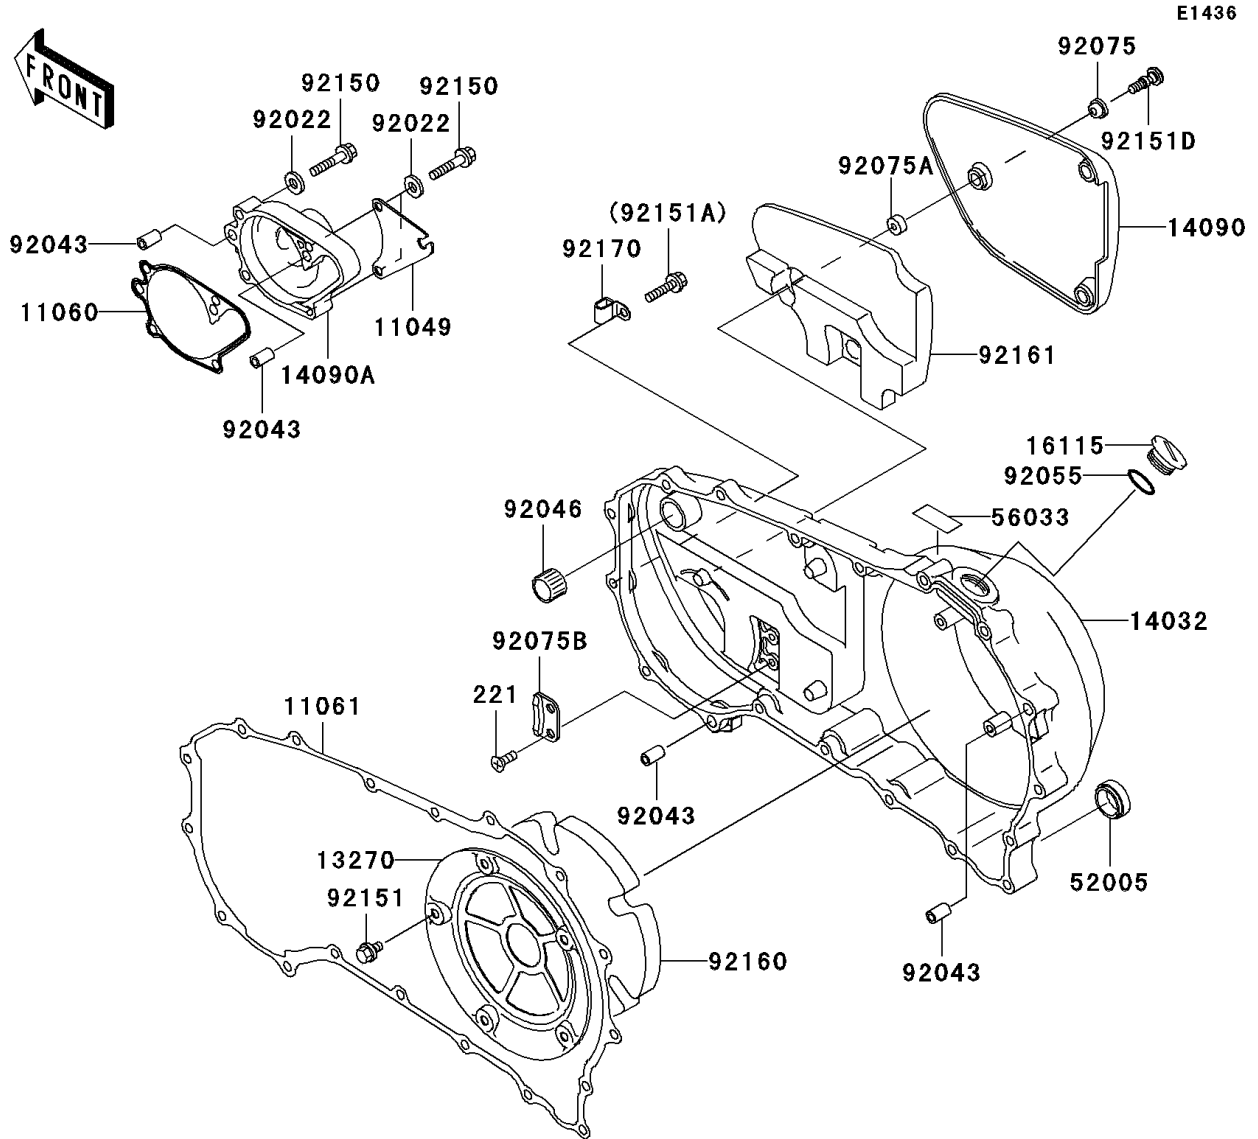

# 2002 Vulcan 1500 Mean Streak PARTS DIAGRAM

Right Engine Cover(s)

E1436

## 2002 Vulcan 1500 Mean Streak PARTS LIST

Right Engine Cover(s)

ITEM NAME	PART NUMBER	QUANTITY
SCREW-CSK-CROS,6X12 (Ref # 221)	221B0612	2
BRACKET (Ref # 11049)	11049-1789	1
GASKET,WATER PUMP COVER (Ref # 11060)	11060-1124	1
GASKET,CLUTCH COVER (Ref # 11061)	11061-1081	1
PLATE (Ref # 13270)	13270-1592	1
COVER-CLUTCH (Ref # 14032)	14032-1493	1
COVER,CLUTCH OUTER (Ref # 14090)	14090-1678	1
COVER,WATER PUMP (Ref # 14090A)	14090-1932	1
CAP-OIL FILLER (Ref # 16115)	16115-1063	1
GAUGE,OIL LEVEL (Ref # 52005)	52005-1009	1
LABEL-MANUAL,OIL CAPACITY (Ref # 56033)	56033-1156	1
WASHER,6.1X12X1 (Ref # 92022)	92022-077	4
PIN,6.2X8X14 (Ref # 92043)	92043-1263	4
BEARING-NEEDLE,HK1212 (Ref # 92046)	92046-1163	1
RING-O,31.7X2.4 (Ref # 92055)	92055-049	1
DAMPER (Ref # 92075)	92075-1855	3
DAMPER (Ref # 92075A)	92075-1856	3
DAMPER (Ref # 92075B)	92075-1905	1
BOLT,6X30 (Ref # 92150)	92150-1021	4
BOLT,6X10 (Ref # 92151)	92151-1064	5
BOLT,6X25 (Ref # 92151A)	92151-1130	10
BOLT,6X30 (Ref # 92151B)	92151-1134	2
BOLT,6X35 (Ref # 92151C)	92151-1135	6
BOLT,L=22.5 (Ref # 92151D)	92151-1273	3
DAMPER (Ref # 92160)	92160-1716	1
DAMPER (Ref # 92161)	92161-1139	1
CLAMP,METER HARNESS (Ref # 92170)	92170-1804	1