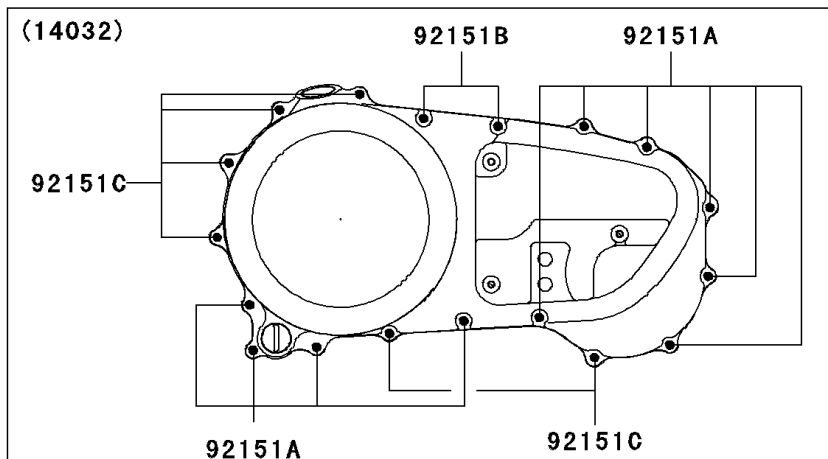

2002 Vulcan 1500 Mean Streak PARTS DIAGRAM

Right Engine Cover(s)

2002 Vulcan 1500 Mean Streak PARTS LIST

Right Engine Cover(s)

ITEM NAME	PART NUMBER	QUANTITY
SCREW-CSK-CROS,6X12 (Ref # 221)	221B0612	2
BRACKET (Ref # 11049)	11049-1789	1
GASKET,WATER PUMP COVER (Ref # 11060)	11060-1124	1
GASKET,CLUTCH COVER (Ref # 11061)	11061-1081	1
PLATE (Ref # 13270)	13270-1592	1
COVER-CLUTCH (Ref # 14032)	14032-1493	1
COVER,CLUTCH OUTER (Ref # 14090)	14090-1678	1
COVER,WATER PUMP (Ref # 14090A)	14090-1932	1
CAP-OIL FILLER (Ref # 16115)	16115-1063	1
GAUGE,OIL LEVEL (Ref # 52005)	52005-1009	1
LABEL-MANUAL,OIL CAPACITY (Ref # 56033)	56033-1156	1
WASHER,6.1X12X1 (Ref # 92022)	92022-077	4
PIN,6.2X8X14 (Ref # 92043)	92043-1263	4
BEARING-NEEDLE,HK1212 (Ref # 92046)	92046-1163	1
RING-O,31.7X2.4 (Ref # 92055)	92055-049	1
DAMPER (Ref # 92075)	92075-1855	3
DAMPER (Ref # 92075A)	92075-1856	3
DAMPER (Ref # 92075B)	92075-1905	1
BOLT,6X30 (Ref # 92150)	92150-1021	4
BOLT,6X10 (Ref # 92151)	92151-1064	5
BOLT,6X25 (Ref # 92151A)	92151-1130	10
BOLT,6X30 (Ref # 92151B)	92151-1134	2
BOLT,6X35 (Ref # 92151C)	92151-1135	6
BOLT,L=22.5 (Ref # 92151D)	92151-1273	3
DAMPER (Ref # 92160)	92160-1716	1
DAMPER (Ref # 92161)	92161-1139	1
CLAMP,METER HARNESS (Ref # 92170)	92170-1804	1