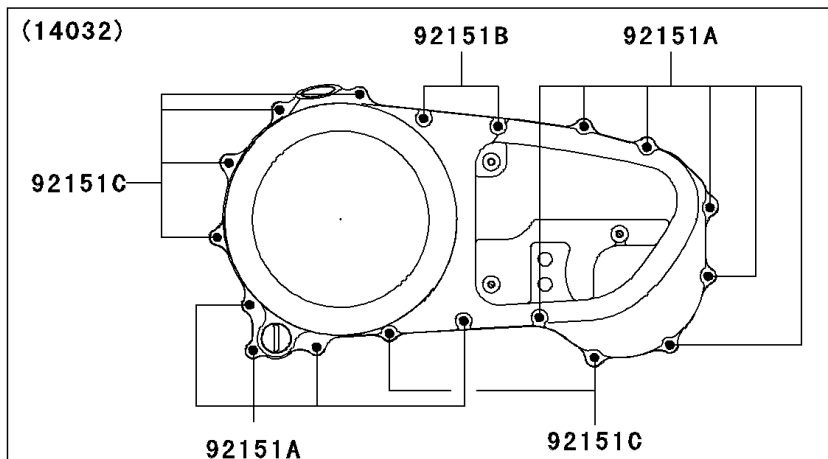

# 2002 Vulcan 1500 Mean Streak PARTS DIAGRAM

Right Engine Cover(s)

E1436

## 2002 Vulcan 1500 Mean Streak PARTS LIST

Right Engine Cover(s)

ITEM NAME	PART NUMBER	QUANTITY
SCREW-CSK-CROS,6X12 (Ref # 221)	221B0612	2
BRACKET (Ref # 11049)	11049-1789	1
GASKET,WATER PUMP COVER (Ref # 11060)	11060-1124	1
GASKET,CLUTCH COVER (Ref # 11061)	11061-1081	1
PLATE (Ref # 13270)	13270-1592	1
COVER-CLUTCH (Ref # 14032)	14032-1493	1
COVER,CLUTCH OUTER (Ref # 14090)	14090-1678	1
COVER,WATER PUMP (Ref # 14090A)	14090-1932	1
CAP-OIL FILLER (Ref # 16115)	16115-1063	1
GAUGE,OIL LEVEL (Ref # 52005)	52005-1009	1
LABEL-MANUAL,OIL CAPACITY (Ref # 56033)	56033-1156	1
WASHER,6.1X12X1 (Ref # 92022)	92022-077	4
PIN,6.2X8X14 (Ref # 92043)	92043-1263	4
BEARING-NEEDLE,HK1212 (Ref # 92046)	92046-1163	1
RING-O,31.7X2.4 (Ref # 92055)	92055-049	1
DAMPER (Ref # 92075)	92075-1855	3
DAMPER (Ref # 92075A)	92075-1856	3
DAMPER (Ref # 92075B)	92075-1905	1
BOLT,6X30 (Ref # 92150)	92150-1021	4
BOLT,6X10 (Ref # 92151)	92151-1064	5
BOLT,6X25 (Ref # 92151A)	92151-1130	10
BOLT,6X30 (Ref # 92151B)	92151-1134	2
BOLT,6X35 (Ref # 92151C)	92151-1135	6
BOLT,L=22.5 (Ref # 92151D)	92151-1273	3
DAMPER (Ref # 92160)	92160-1716	1
DAMPER (Ref # 92161)	92161-1139	1
CLAMP,METER HARNESS (Ref # 92170)	92170-1804	1