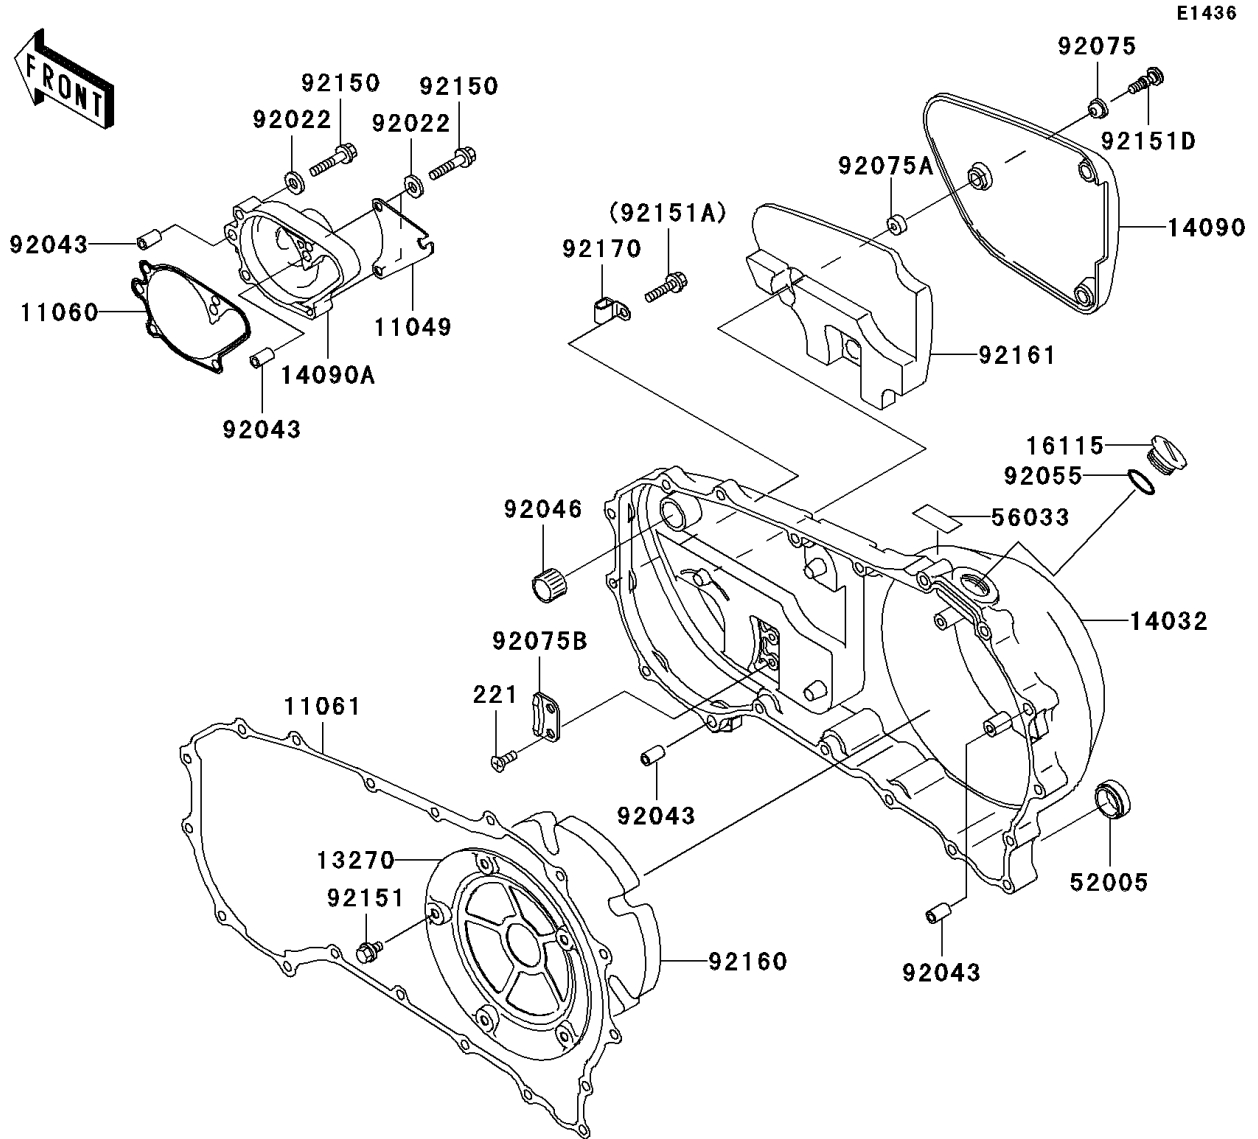

2002 Vulcan 1500 Mean Streak PARTS DIAGRAM

Right Engine Cover(s)

2002 Vulcan 1500 Mean Streak PARTS LIST

Right Engine Cover(s)

ITEM NAME	PART NUMBER	QUANTITY
SCREW-CSK-CROS,6X12 (Ref # 221)	221B0612	2
BRACKET (Ref # 11049)	11049-1789	1
GASKET,WATER PUMP COVER (Ref # 11060)	11060-1124	1
GASKET,CLUTCH COVER (Ref # 11061)	11061-1081	1
PLATE (Ref # 13270)	13270-1592	1
COVER-CLUTCH (Ref # 14032)	14032-1493	1
COVER,CLUTCH OUTER (Ref # 14090)	14090-1678	1
COVER,WATER PUMP (Ref # 14090A)	14090-1932	1
CAP-OIL FILLER (Ref # 16115)	16115-1063	1
GAUGE,OIL LEVEL (Ref # 52005)	52005-1009	1
LABEL-MANUAL,OIL CAPACITY (Ref # 56033)	56033-1156	1
WASHER,6.1X12X1 (Ref # 92022)	92022-077	4
PIN,6.2X8X14 (Ref # 92043)	92043-1263	4
BEARING-NEEDLE,HK1212 (Ref # 92046)	92046-1163	1
RING-O,31.7X2.4 (Ref # 92055)	92055-049	1
DAMPER (Ref # 92075)	92075-1855	3
DAMPER (Ref # 92075A)	92075-1856	3
DAMPER (Ref # 92075B)	92075-1905	1
BOLT,6X30 (Ref # 92150)	92150-1021	4
BOLT,6X10 (Ref # 92151)	92151-1064	5
BOLT,6X25 (Ref # 92151A)	92151-1130	10
BOLT,6X30 (Ref # 92151B)	92151-1134	2
BOLT,6X35 (Ref # 92151C)	92151-1135	6
BOLT,L=22.5 (Ref # 92151D)	92151-1273	3
DAMPER (Ref # 92160)	92160-1716	1
DAMPER (Ref # 92161)	92161-1139	1
CLAMP,METER HARNESS (Ref # 92170)	92170-1804	1