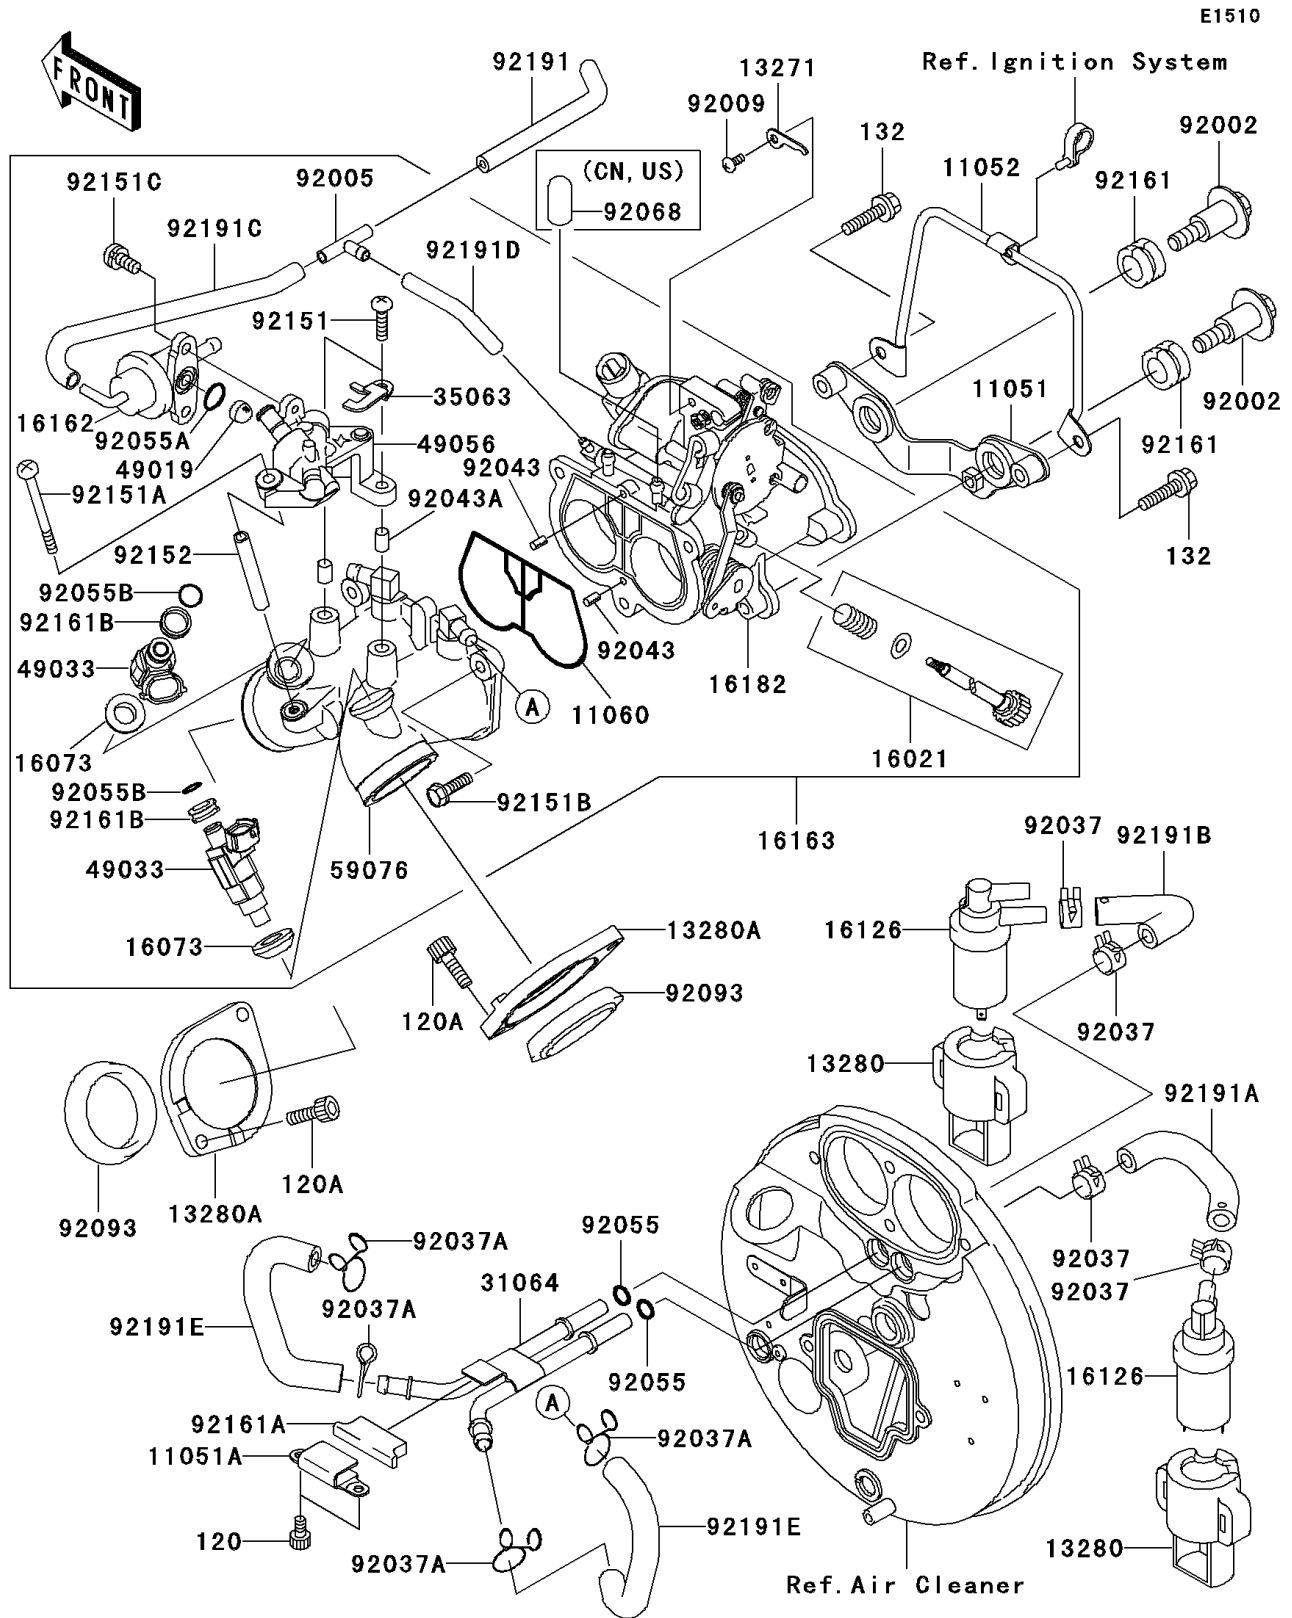

2002 Vulcan 1500 Mean Streak PARTS DIAGRAM

Throttle

2002 Vulcan 1500 Mean Streak PARTS LIST

Throttle

ITEM NAME	PART NUMBER	QUANTITY
BRACKET (Ref # 11051)	11051-1333	1
BRACKET (Ref # 11051A)	11051-1345	1
BRACKET,HIGH TENSION CORD (Ref # 11052)	11052-1067	1
GASKET,THROTTLE BODY (Ref # 11060)	11060-1928	1
PLATE,STARTER CABLE (Ref # 13271)	13271-1314	1
HOLDER (Ref # 13280)	13280-1139	2
HOLDER (Ref # 13280A)	13280-1154	2
SCREW-THROTTLE STOP (Ref # 16021)	16021-1227	1
INSULATOR (Ref # 16073)	16073-1119	2
VALVE (Ref # 16126)	16126-1372	2
REGULATOR-FUEL (Ref # 16162)	16162-1054	1
THROTTLE-ASSY (Ref # 16163)	16163-1113	1
BODY-THROTTLE (Ref # 16182)	16182-1003	1
PIPE-COMP (Ref # 31064)	31064-1242	1
STAY (Ref # 35063)	35063-1148	1
FILTER-FUEL,STRAINER (Ref # 49019)	49019-3707	1
NOZZLE-INJECTION (Ref # 49033)	49033-1057	2
PIPE-INJECTION (Ref # 49056)	49056-1054	1
MANIFOLD-INTAKE (Ref # 59076)	59076-1113	1
BOLT (Ref # 92002)	92002-1595	2
FITTING (Ref # 92005)	92005-1366	1
SCREW,4X6 (Ref # 92009)	92009-1903	1
CLAMP (Ref # 92037)	92037-1181	4
CLAMP,FUEL TUBE (Ref # 92037A)	92037-1271	4
PIN,THROTTLE BODY (Ref # 92043)	92043-1600	2
PIN,DELIVERY PIPE (Ref # 92043A)	92043-1601	2
RING-O,7.8X3.5 (Ref # 92055)	92055-029	2
RING-O,FUEL REGULATOR (Ref # 92055A)	92055-1620	1
RING-O,INJECTION NOZZLE (Ref # 92055B)	92055-1622	2