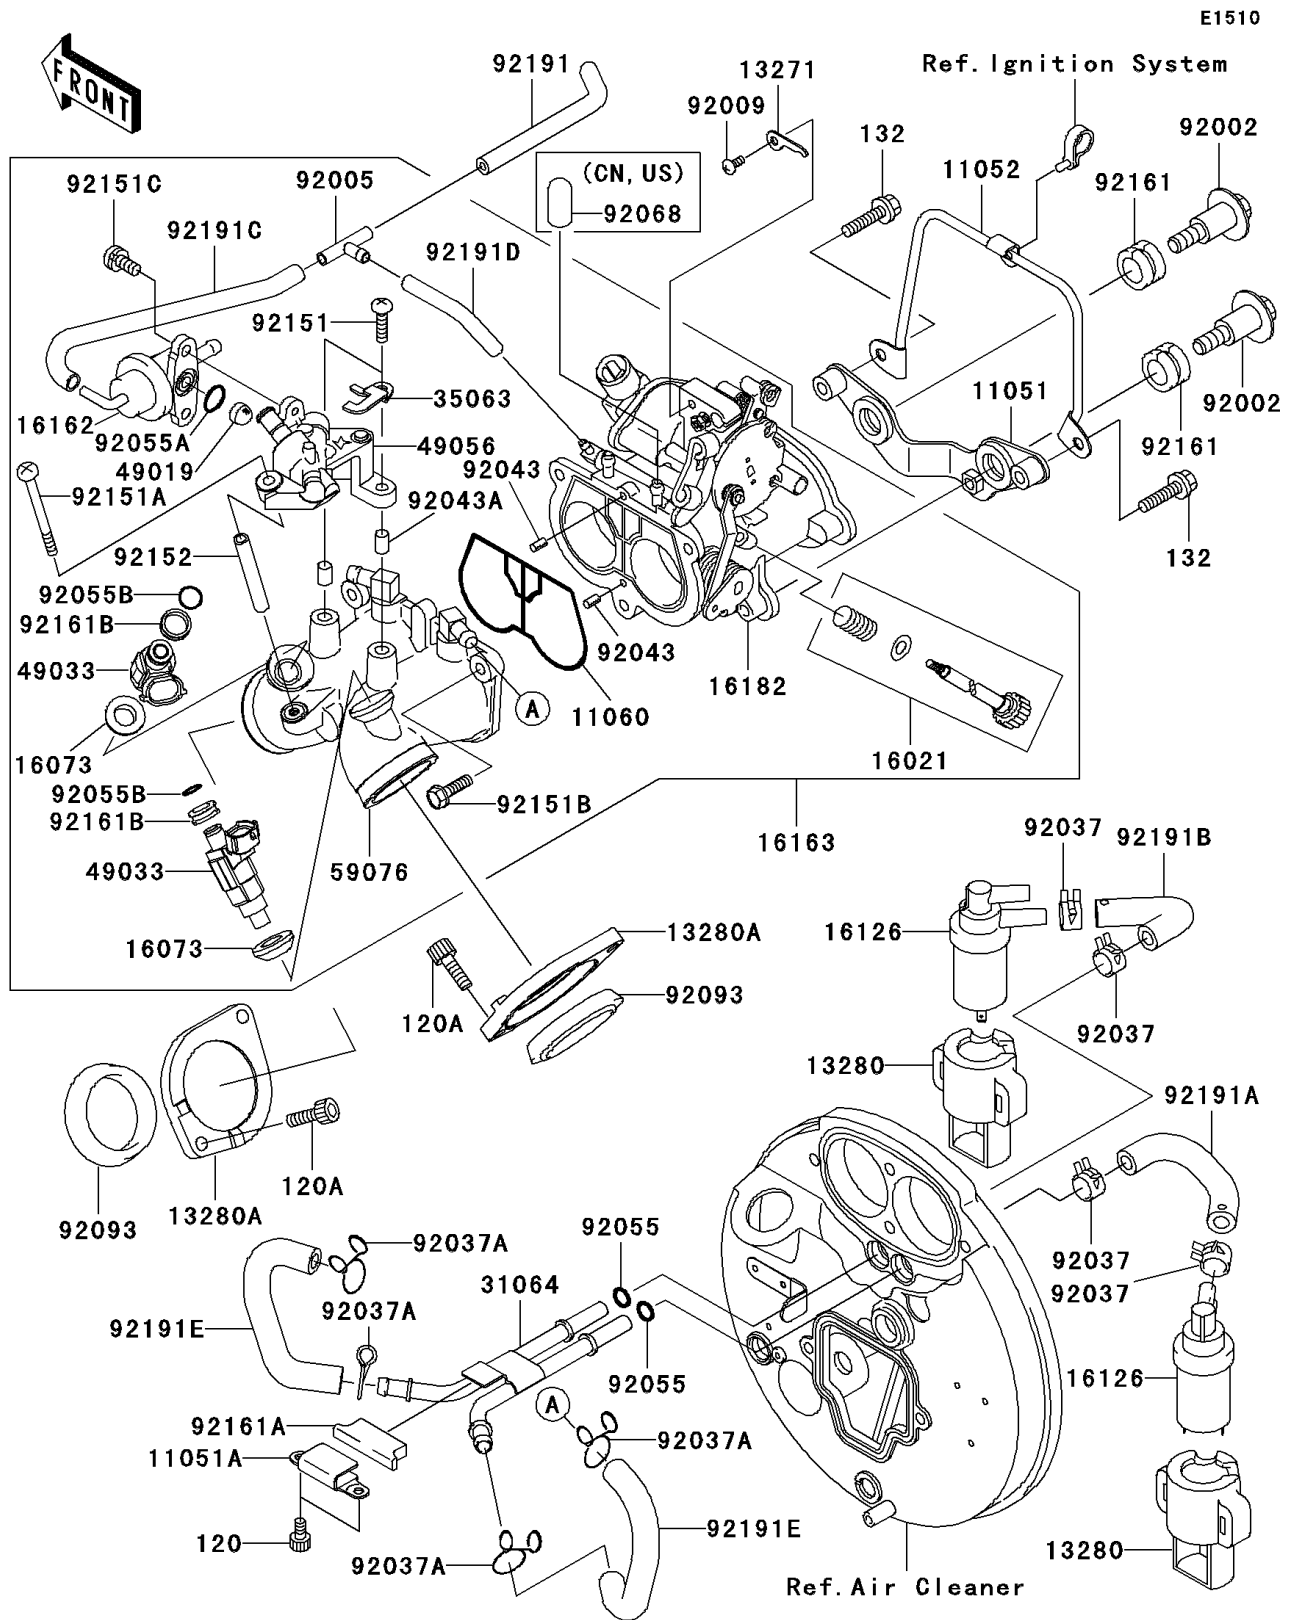

2003 Vulcan 1500 Mean Streak PARTS DIAGRAM

Throttle

2003 Vulcan 1500 Mean Streak PARTS LIST

Throttle

ITEM NAME	PART NUMBER	QUANTITY
BRACKET (Ref # 11051)	11051-1333	1
BRACKET (Ref # 11051A)	11051-1345	1
BRACKET,HIGH TENSION CORD (Ref # 11052)	11052-1067	1
GASKET,THROTTLE BODY (Ref # 11060)	11060-1928	1
PLATE,STARTER CABLE (Ref # 13271)	13271-1314	1
HOLDER (Ref # 13280)	13280-1139	2
HOLDER (Ref # 13280A)	13280-1154	2
SCREW-THROTTLE STOP (Ref # 16021)	16021-1227	1
INSULATOR (Ref # 16073)	16073-1119	2
VALVE (Ref # 16126)	16126-1372	2
REGULATOR-FUEL (Ref # 16162)	16162-1054	1
THROTTLE-ASSY (Ref # 16163)	16163-1113	1
BODY-THROTTLE (Ref # 16182)	16182-1003	1
PIPE-COMP (Ref # 31064)	31064-1242	1
STAY (Ref # 35063)	35063-1148	1
FILTER-FUEL,STRAINER (Ref # 49019)	49019-3707	1
NOZZLE-INJECTION (Ref # 49033)	49033-1057	2
PIPE-INJECTION (Ref # 49056)	49056-1054	1
MANIFOLD-INTAKE (Ref # 59076)	59076-1113	1
BOLT (Ref # 92002)	92002-1595	2
FITTING (Ref # 92005)	92005-1366	1
SCREW,4X6 (Ref # 92009)	92009-1903	1
CLAMP (Ref # 92037)	92037-1181	4
CLAMP,FUEL TUBE (Ref # 92037A)	92037-1271	4
PIN,THROTTLE BODY (Ref # 92043)	92043-1600	2
PIN,DELIVERY PIPE (Ref # 92043A)	92043-1601	2
RING-O,7.8X3.5 (Ref # 92055)	92055-029	2
RING-O,FUEL REGULATOR (Ref # 92055A)	92055-1620	1
RING-O,INJECTION NOZZLE (Ref # 92055B)	92055-1622	2