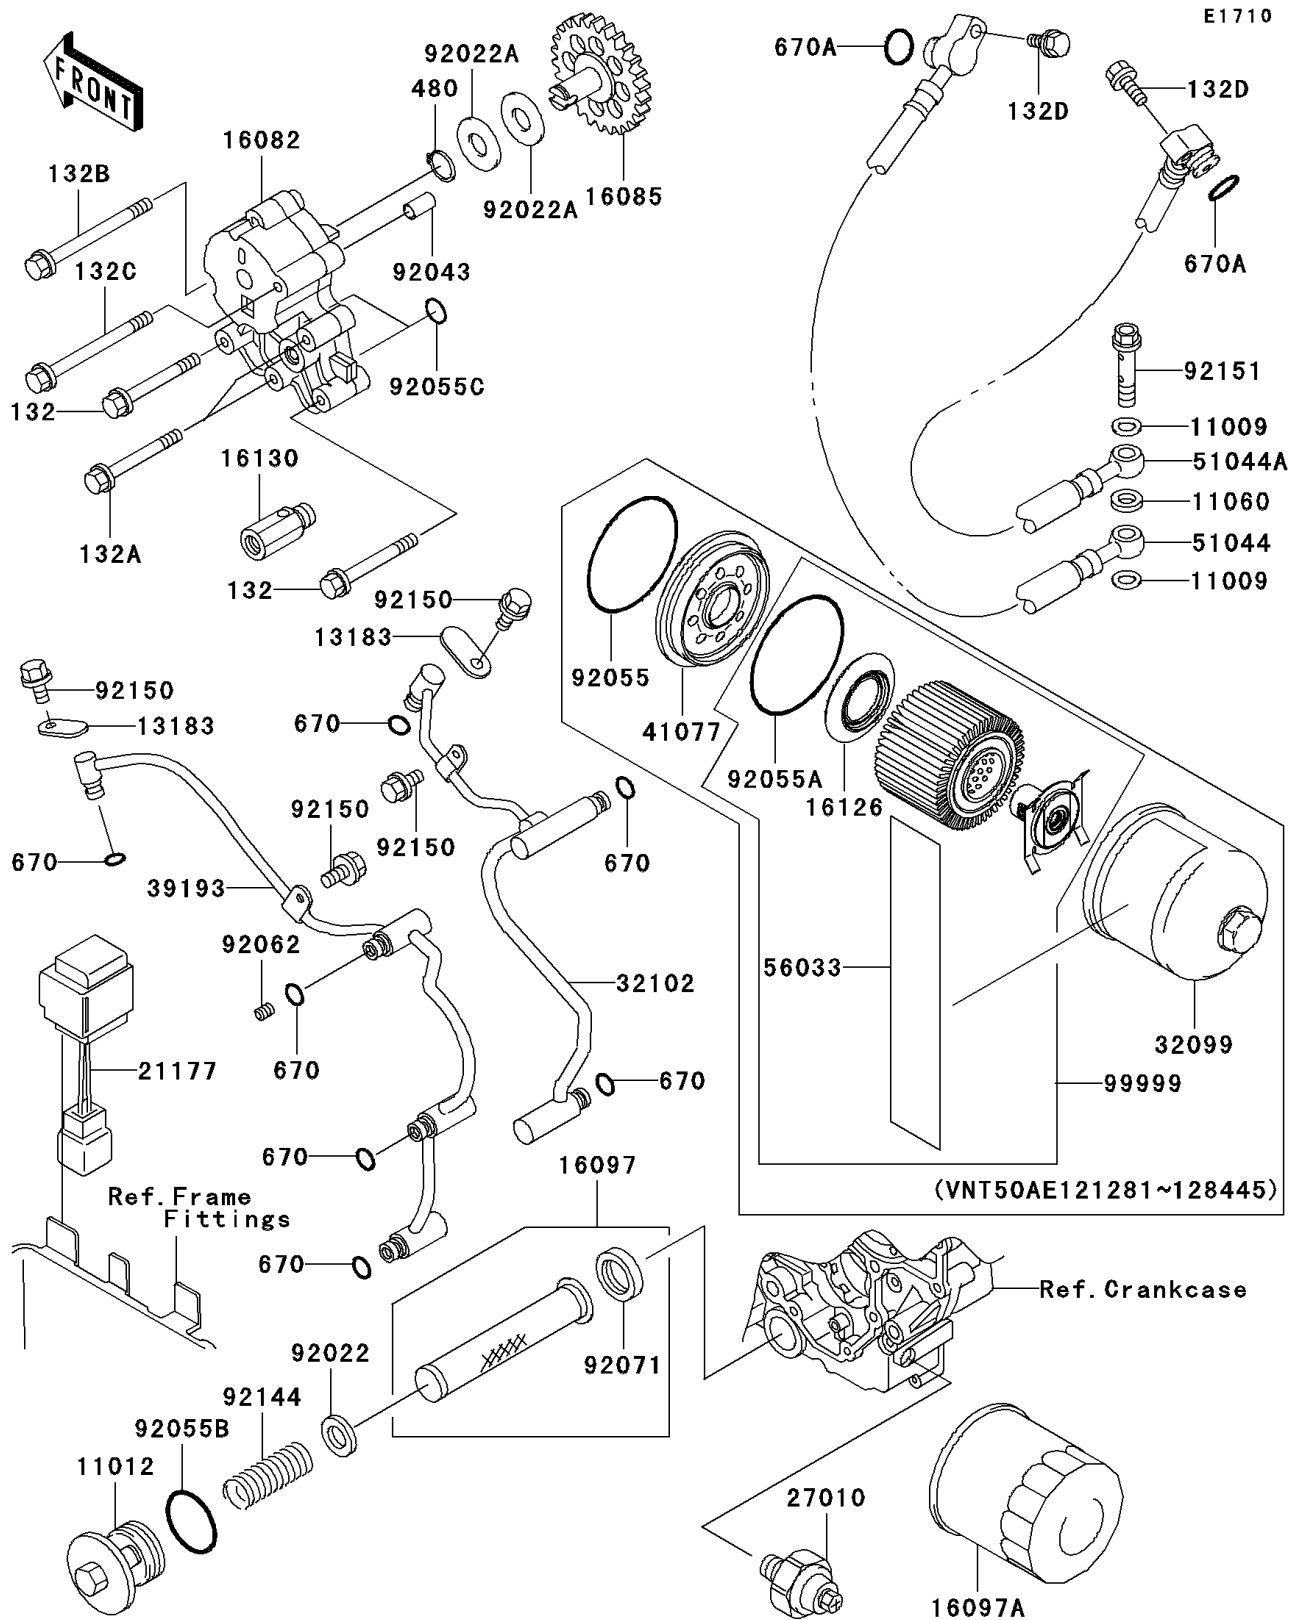

2003 Vulcan 1500 Mean Streak PARTS DIAGRAM

Oil Pump/Oil Filter

2003 Vulcan 1500 Mean Streak PARTS LIST

Oil Pump/Oil Filter

ITEM NAME	PART NUMBER	QUANTITY
BOLT-FLANGED-SMALL (Ref # 132)	132G0645	2
BOLT-FLANGED-SMALL (Ref # 132A)	132G0655	2
BOLT-FLANGED-SMALL (Ref # 132B)	132G0660	1
BOLT-FLANGED-SMALL (Ref # 132C)	132G0670	1
BOLT-FLANGED-SMALL (Ref # 132D)	132J0625	2
CIRCLIP-TYPE-C,12MM (Ref # 480)	480J1200	1
O RING,8MM (Ref # 670)	670D1508	7
O RING (Ref # 670A)	670D2010	2
GASKET,8.2X14X1.0 (Ref # 11009)	11009-1344	2
CAP,OIL FILTER (Ref # 11012)	11012-1461	1
GASKET,PIPE JOINT (Ref # 11060)	11060-1739	1
PLATE (Ref # 13183)	13183-1071	2
PUMP-ASSY-OIL (Ref # 16082)	16082-1155	1
GEAR,OIL PUMP,39T (Ref # 16085)	16085-1345	1
FILTER-ASSY-OIL (Ref # 16097)	16097-1058	1
FILTER-ASSY-OIL (Ref # 16097A)	16097-1072	1
VALVE (Ref # 16126)	16126-0012	1
VALVE-ASSY-RELIEF (Ref # 16130)	16130-1059	1
CONTROLLER,OIL LAMP (Ref # 21177)	21177-1058	1
SWITCH,OIL PRESSURE (Ref # 27010)	27010-1360	1
CASE (Ref # 32099)	32099-5003	1
PIPE (Ref # 32102)	32102-1409	1
PIPE-OIL (Ref # 39193)	39193-1036	1
ADAPTER (Ref # 41077)	41077-0011	1
TUBE-ASSY,FR (Ref # 51044)	51044-1182	1
TUBE-ASSY,RR (Ref # 51044A)	51044-1183	1
LABEL (Ref # 56033)	56033-0070	1
WASHER,20.1X28X1 (Ref # 92022)	92022-1547	1
WASHER,12X27.5X1.0 (Ref # 92022A)	92022-1852	2

2003 Vulcan 1500 Mean Streak PARTS LIST

Oil Pump/Oil Filter

ITEM NAME	PART NUMBER	QUANTITY
PIN,6.2X8X14 (Ref # 92043)	92043-1263	1
RING-O,59.6X2.4 (Ref # 92055)	92055-0068	1
RING-O (Ref # 92055A)	92055-1209	1
RING-O,35.2X2.4 (Ref # 92055B)	92055-1358	1
RING-O,13.2X2.4 (Ref # 92055C)	92055-1373	2
NOZZLE,6X8,GREEN (Ref # 92062)	92062-1078	1
GROMMET,OIL STRAINER (Ref # 92071)	92071-100	1
SPRING (Ref # 92144)	92144-1106	1
BOLT,6X12 (Ref # 92150)	92150-1868	4
BOLT,8X35 (Ref # 92151)	92151-1355	1
KIT.,OIL FILTER (Ref # 99999)	99999-0032	1