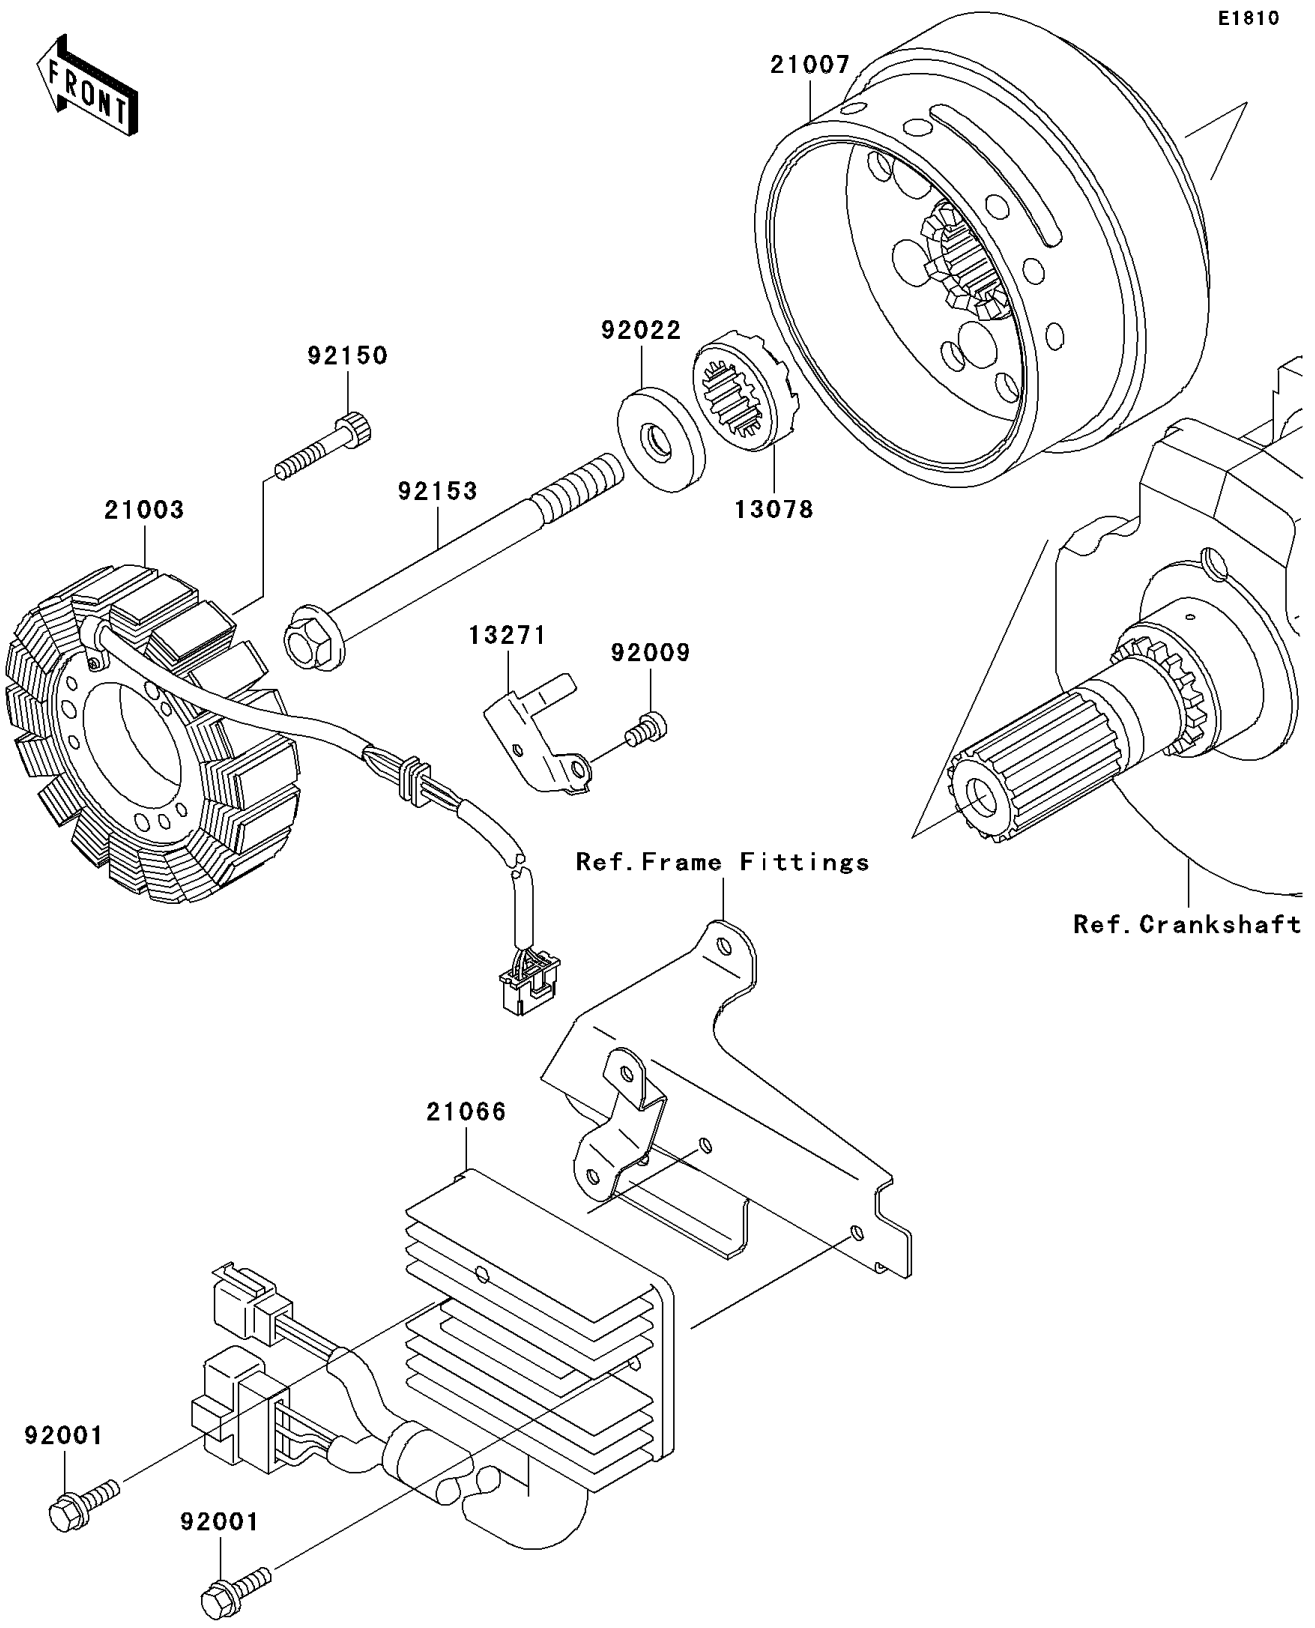

2003 Vulcan 1500 Mean Streak PARTS DIAGRAM

Generator

2003 Vulcan 1500 Mean Streak PARTS LIST

Generator

ITEM NAME	PART NUMBER	QUANTITY
RATCHET (Ref # 13078)	13078-1056	1
PLATE (Ref # 13271)	13271-1328	1
STATOR, OUTER (Ref # 21003)	21003-1373	1
ROTOR (Ref # 21007)	21007-1354	1
REGULATOR-VOLTAGE (Ref # 21066)	21066-1126	1
BOLT, 6X20 (Ref # 92001)	92001-1947	2
SCREW (Ref # 92009)	92009-1768	1
WASHER, GENERATOR (Ref # 92022)	92022-1904	1
BOLT, SOCKET, 6X35 (Ref # 92150)	92150-1484	3
BOLT, 12X154 (Ref # 92153)	92153-1105	1