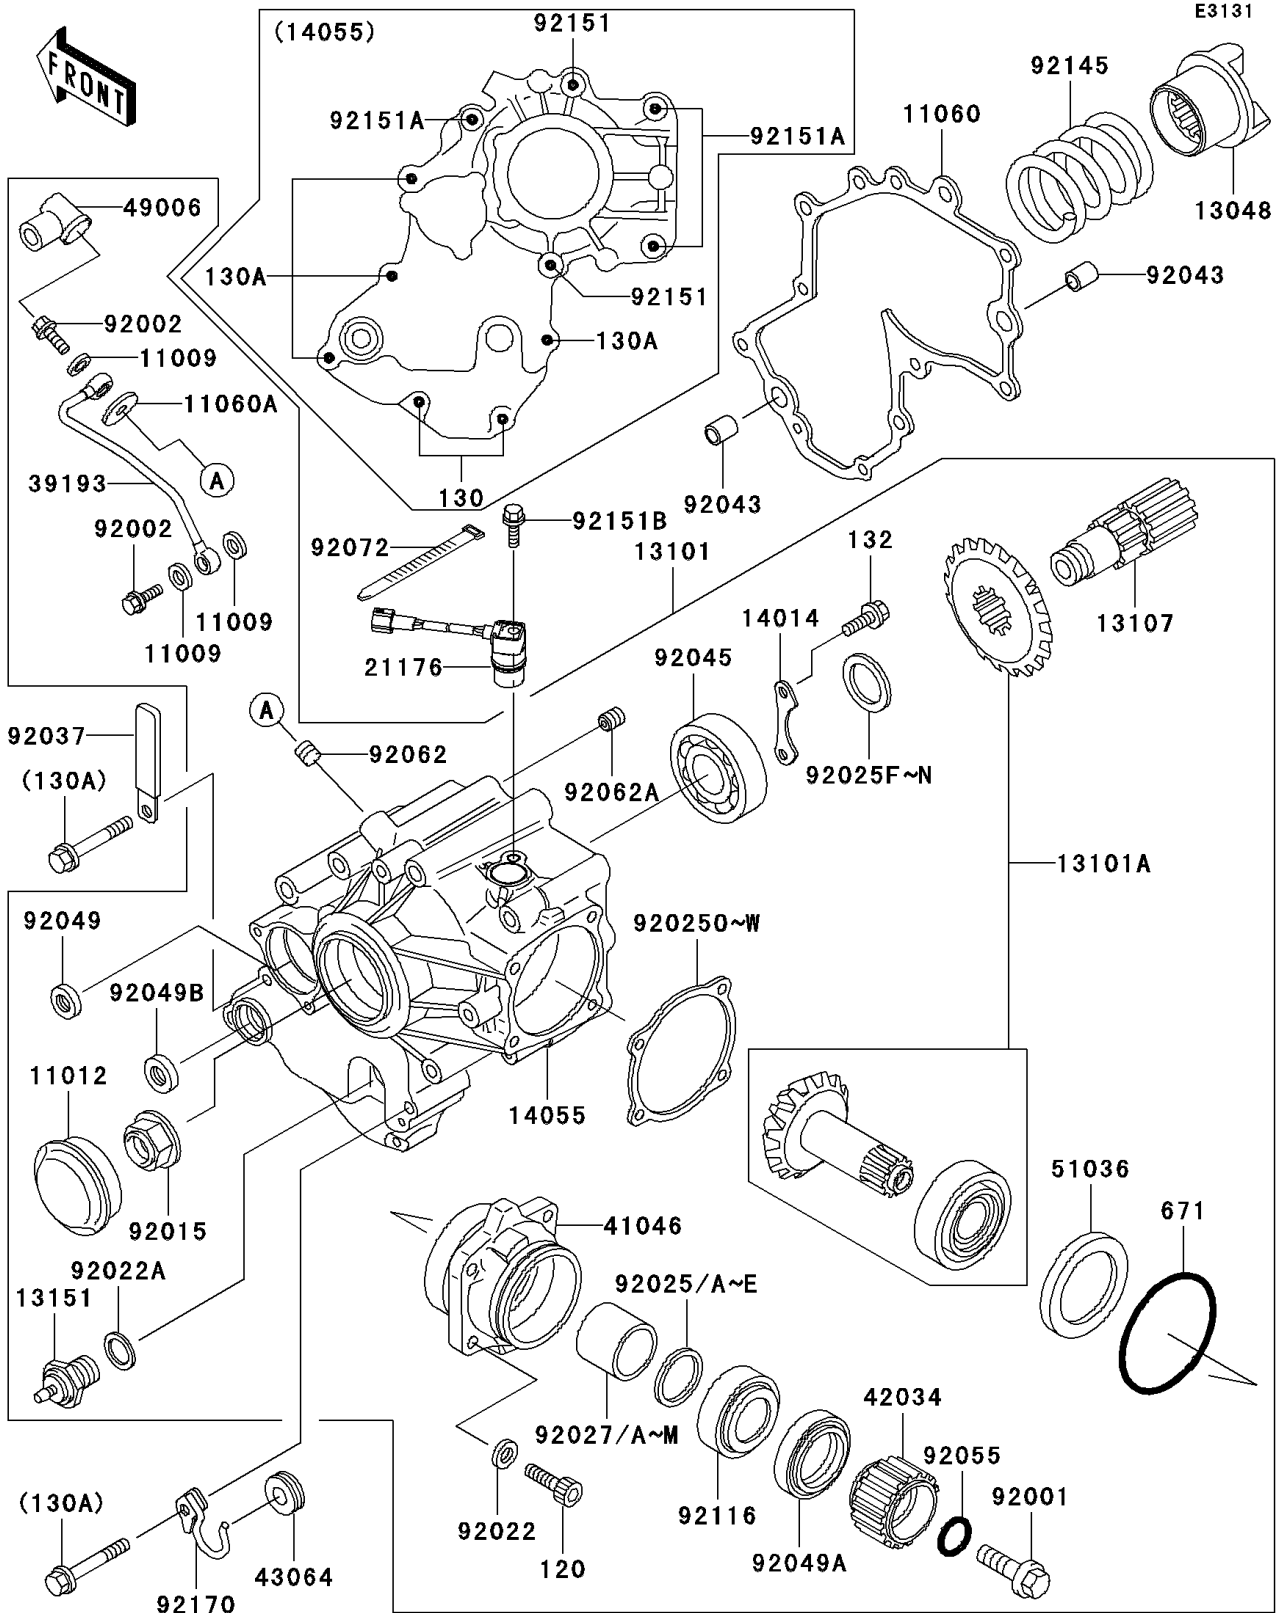

2003 Vulcan 1500 Mean Streak PARTS DIAGRAM

Front Bevel Gear

2003 Vulcan 1500 Mean Streak PARTS LIST

Front Bevel Gear

ITEM NAME	PART NUMBER	QUANTITY
-----------	-------------	----------