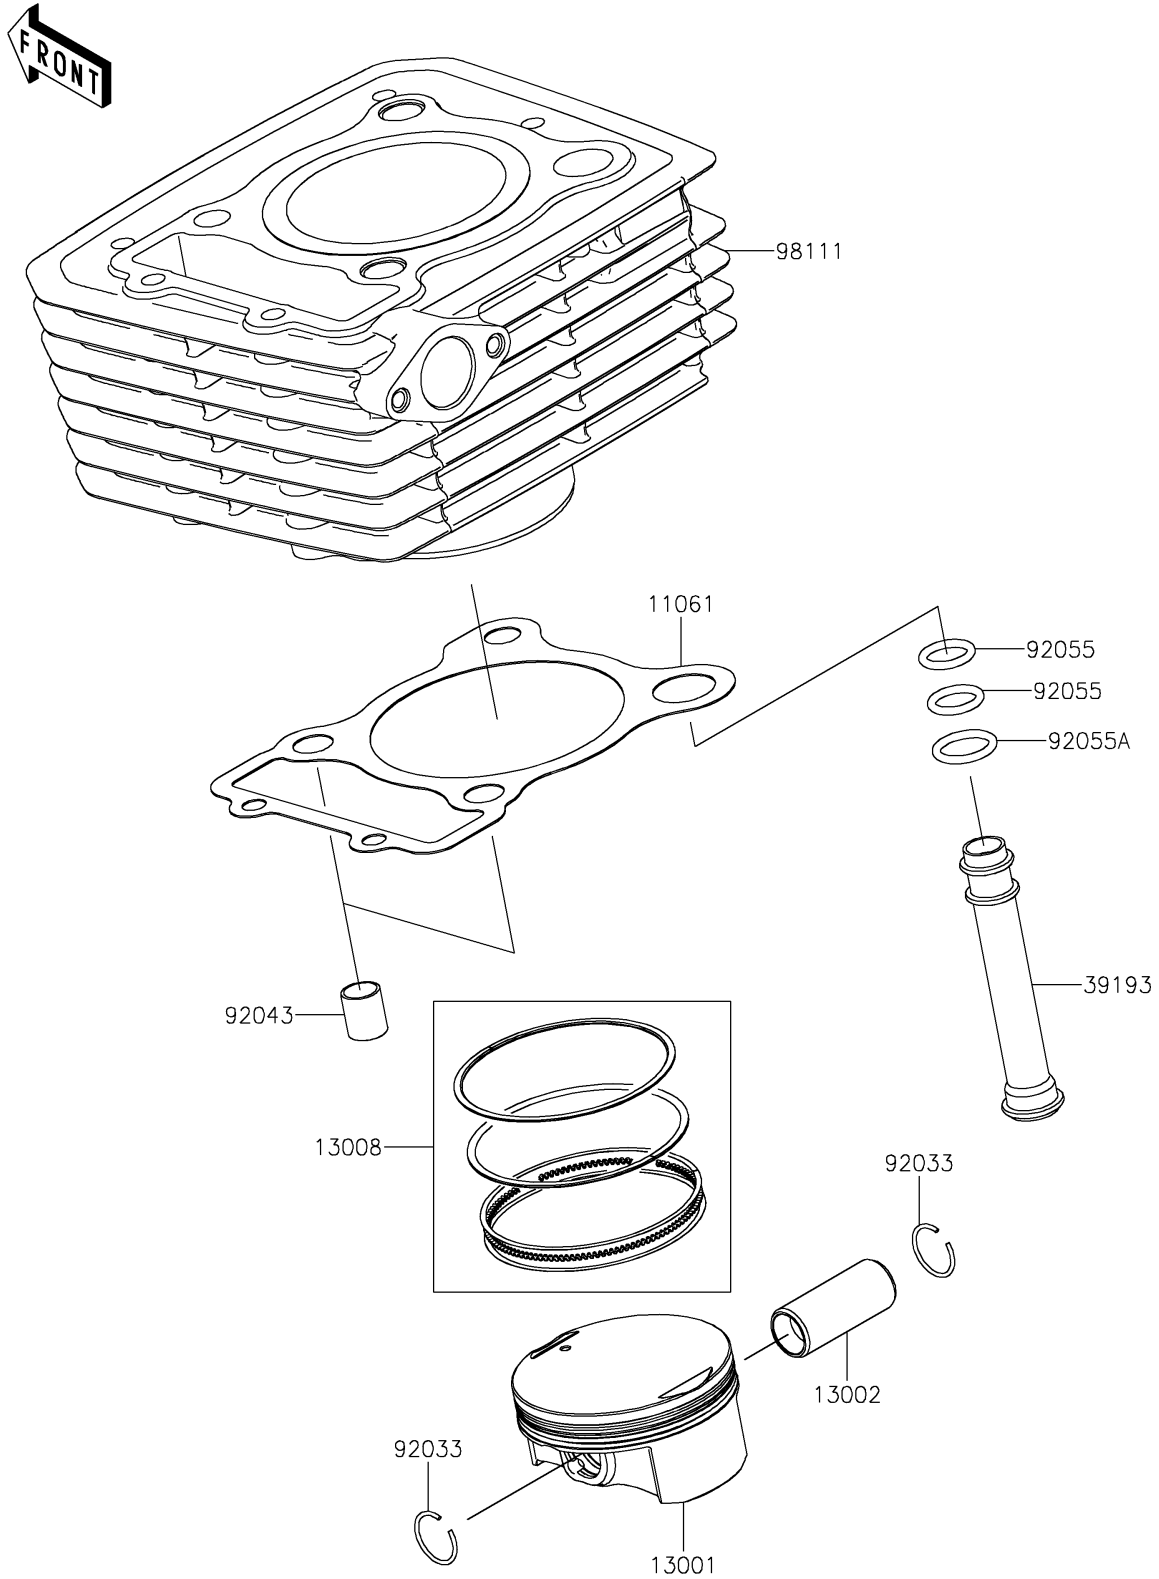

2022 KLX® 230S ABS PARTS DIAGRAM

Cylinder/Piston(s)

E1120

2022 KLX® 230S ABS PARTS LIST

Cylinder/Piston(s)

ITEM NAME	PART NUMBER	QUANTITY
GASKET,CYLINDER BASE (Ref # 11061)	11061-1298	1
PISTON-ENGINE (Ref # 13001)	13001-0825	1
PIN-PISTON (Ref # 13002)	13002-0718	1
RING-SET-PISTON (Ref # 13008)	13008-0580	1
PIPE-OIL (Ref # 39193)	39193-0586	1
RING-SNAP,PISTON PIN (Ref # 92033)	92033-0732	2
PIN,10.1X12X14 (Ref # 92043)	92043-4009	2
RING-O,12.3X2.4 (Ref # 92055)	92055-0918	2
RING-O,14.8X2.4 (Ref # 92055A)	92055-0919	1
CYLINDER-COMP-ENGINE (Ref # 98111)	98111-0046	1