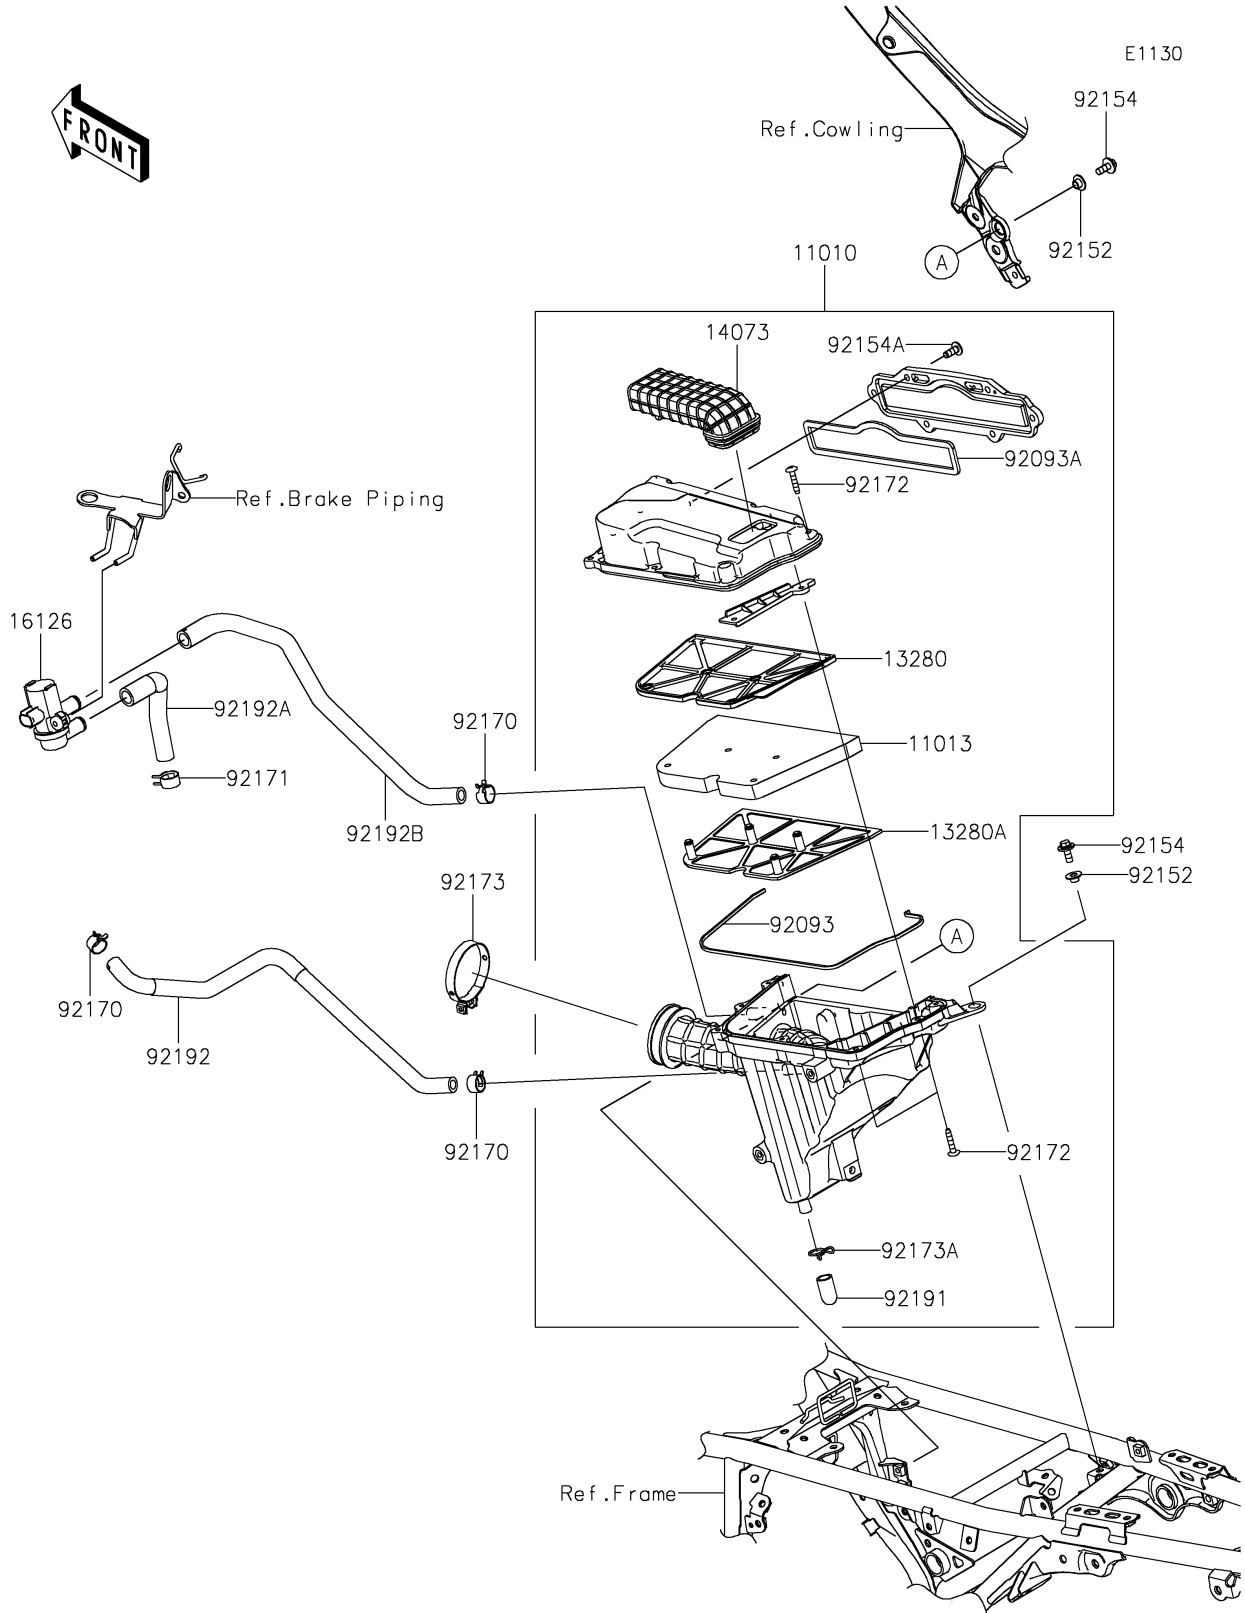

2022 KLX® 230S ABS PARTS DIAGRAM

Air Cleaner

2022 KLX® 230S ABS PARTS LIST

Air Cleaner

ITEM NAME	PART NUMBER	QUANTITY
FILTER-ASSY-AIR (Ref # 11010)	11010-0996	1
ELEMENT-AIR FILTER (Ref # 11013)	11013-0790	1
HOLDER,UPP (Ref # 13280)	13280-0945	1
HOLDER,LWR (Ref # 13280A)	13280-0946	1
DUCT,IN (Ref # 14073)	14073-0928	1
VALVE,AIR SWITCH (Ref # 16126)	16126-0750	1
SEAL (Ref # 92093)	92093-0727	1
SEAL (Ref # 92093A)	92093-0728	1
COLLAR,6.3X8.3X6.2 (Ref # 92152)	92152-2586	2
BOLT,FLANGED-SMALL,6X16 (Ref # 92154)	92154-1183	2
BOLT,6X16 (Ref # 92154A)	92154-3970	6
CLAMP (Ref # 92170)	92170-1434	3
CLAMP (Ref # 92171)	92171-0533	1
SCREW (Ref # 92172)	92172-1291	7
CLAMP (Ref # 92173)	92173-2191	1
CLAMP,14MM (Ref # 92173A)	92173-2474	1
TUBE (Ref # 92191)	92191-1704	1
TUBE,BLOW-BY (Ref # 92192)	92192-1929	1
TUBE,ASWV-HEAD (Ref # 92192A)	92192-1930	1
TUBE,A/C-ASWV (Ref # 92192B)	92192-1931	1