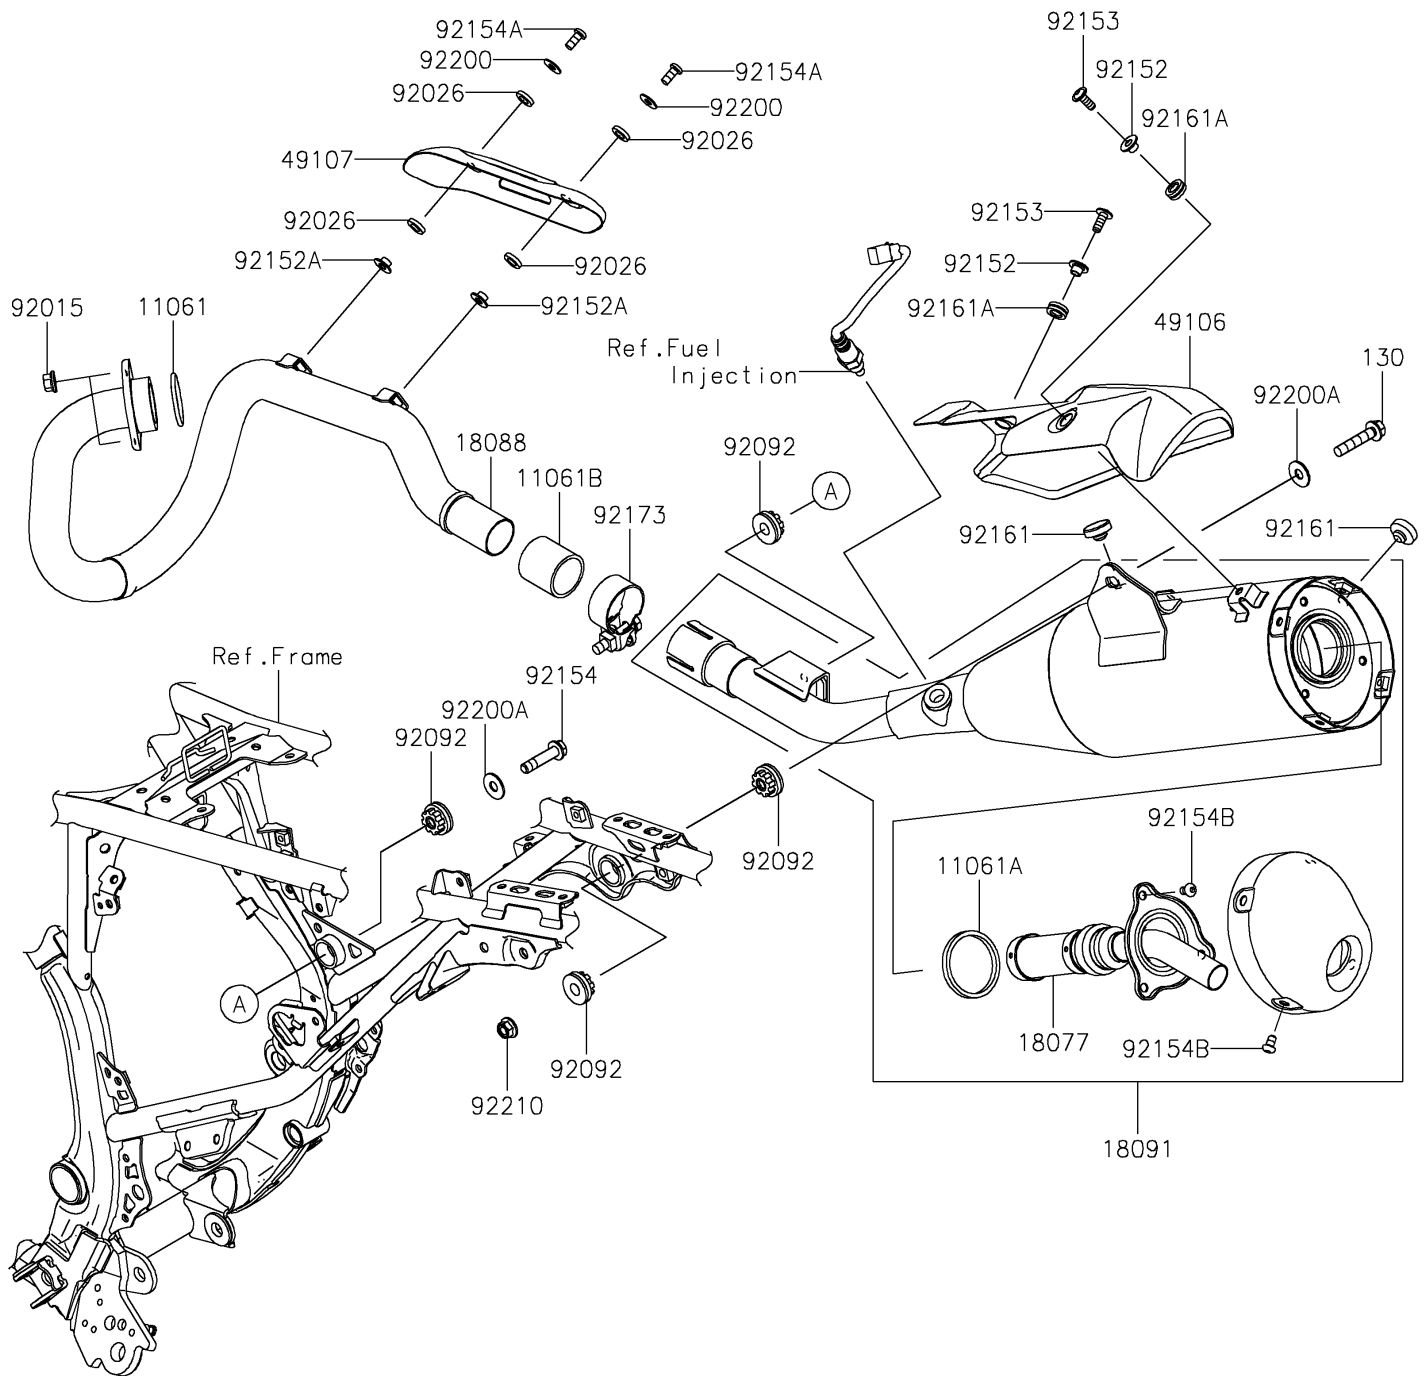

2022 KLX® 230S ABS PARTS DIAGRAM

Muffler(s)

E1140

2022 KLX® 230S ABS PARTS LIST

Muffler(s)

ITEM NAME	PART NUMBER	QUANTITY
GASKET,EX PIPE (Ref # 11061)	11061-0027	1
GASKET,J/P-SILENCER (Ref # 11061A)	11061-0174	1
GASKET,EXHAUST PIPE CONNECTING (Ref # 11061B)	11061-1407	1
ARRESTER-SPARK (Ref # 18077)	18077-0046	1
PIPE-EXHAUST (Ref # 18088)	18088-1453	1
BODY-COMP-MUFFLER (Ref # 18091)	18091-1216	1
COVER-MUFFLER (Ref # 49106)	49106-0840	1
COVER-EXHAUST PIPE (Ref # 49107)	49107-0813	1
NUT,8MM (Ref # 92015)	92015-1143	2
SPACER,8.7X15.2X3 (Ref # 92026)	92026-0868	4
BUSHING-RUBBER (Ref # 92092)	92092-0018	4
COLLAR,6.3X8.3X7.2 (Ref # 92152)	92152-1602	2
COLLAR,6.3X8.3X6.2 (Ref # 92152A)	92152-2586	2
BOLT,SOCKET,6X16 (Ref # 92153)	92153-0817	2
BOLT,FLANGED,8X36 (Ref # 92154)	92154-1301	1
BOLT,6X14 (Ref # 92154A)	92154-3955	2
BOLT,SOCKET,6X10 (Ref # 92154B)	92154-4336	7
DAMPER,MUFFLER (Ref # 92161)	92161-1284	2
DAMPER (Ref # 92161A)	92161-1475	2
CLAMP (Ref # 92173)	92173-2189	1
WASHER,6.5X16X1 (Ref # 92200)	92200-1974	2
WASHER,8.5X22X1.5 (Ref # 92200A)	92200-1975	2
NUT,LOCK,FLANGED,8MM (Ref # 92210)	92210-0140	1
BOLT-FLANGED,8X40 (Ref # 130)	130CA0840	1