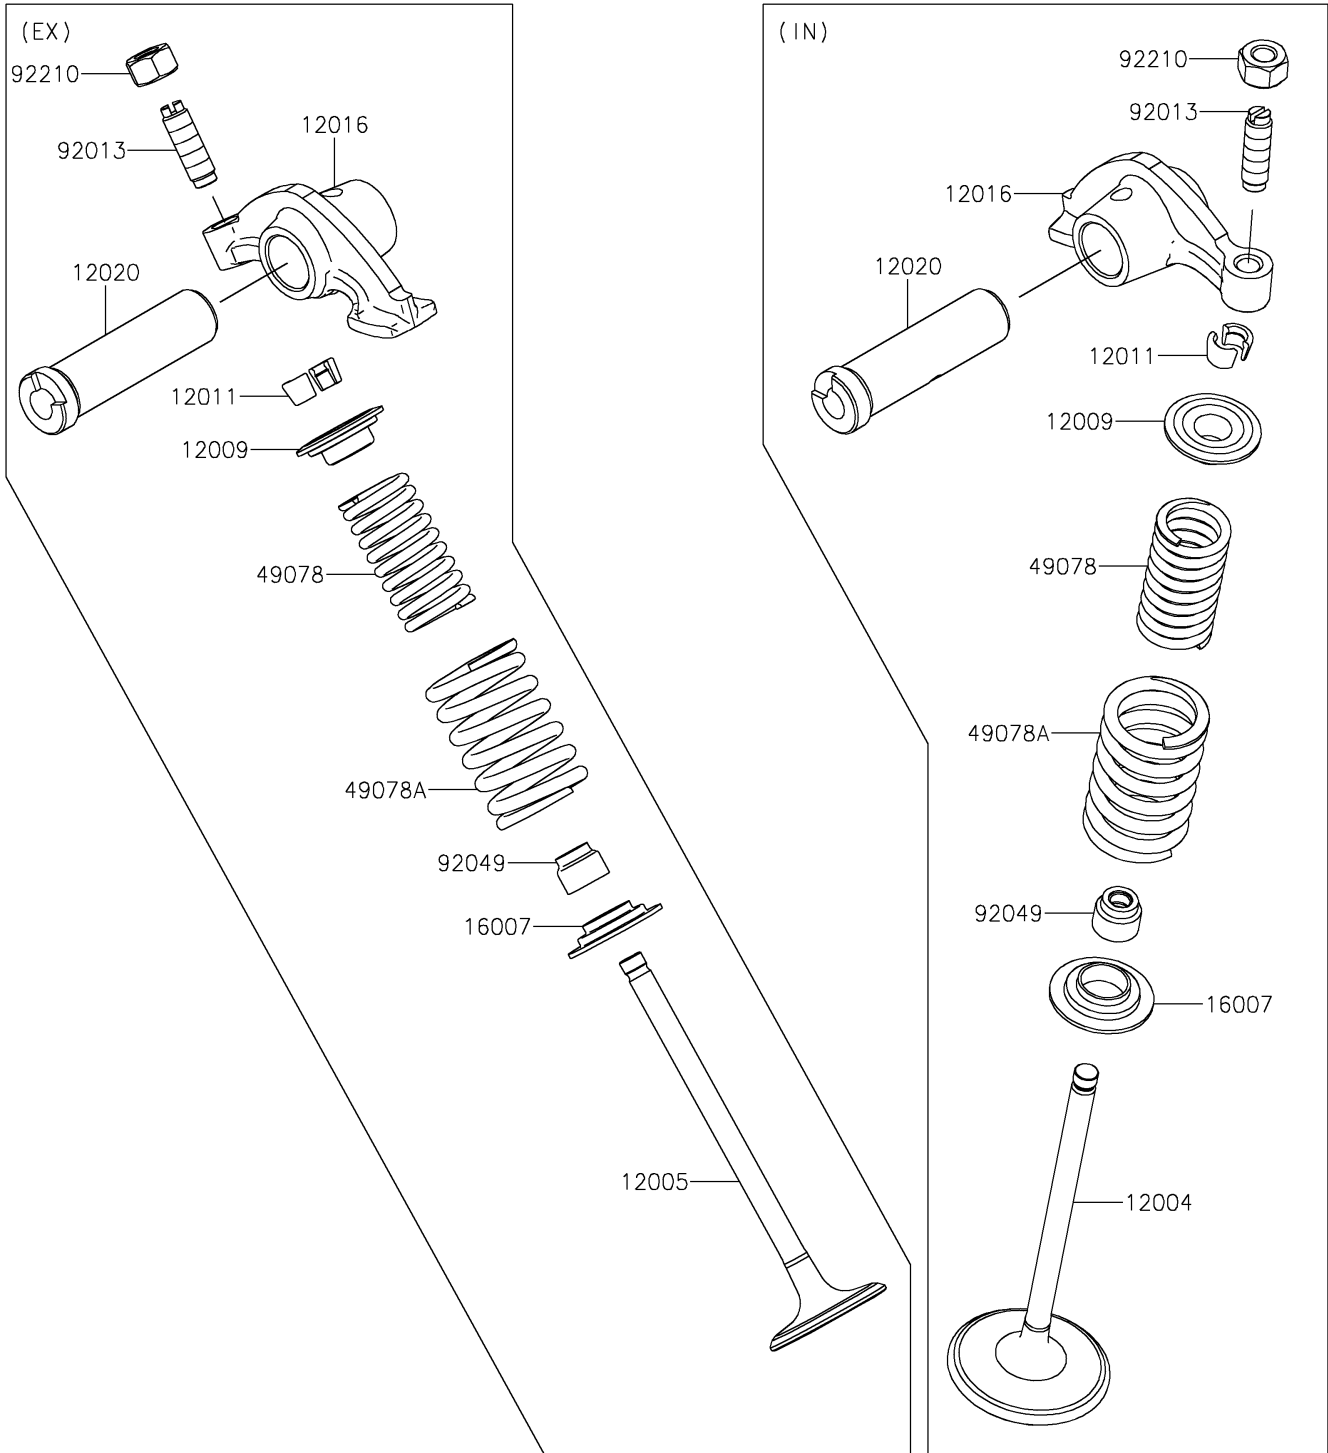

2022 KLX® 230S ABS PARTS DIAGRAM

Valve(s)

E1210

2022 KLX® 230S ABS PARTS LIST

Valve(s)

ITEM NAME	PART NUMBER	QUANTITY
VALVE-INTAKE (Ref # 12004)	12004-0765	1
VALVE-EXHAUST (Ref # 12005)	12005-0790	1
RETAINER-VALVE SPRING (Ref # 12009)	12009-1054	2
COLLET (Ref # 12011)	12011-1003	4
ARM-ROCKER (Ref # 12016)	12016-0728	2
SHAFT-ROCKER (Ref # 12020)	12020-0027	2
SEAT-SPRING (Ref # 16007)	16007-1163	2
SPRING-ENGINE VALVE (Ref # 49078)	49078-0756	2
SPRING-ENGINE VALVE (Ref # 49078A)	49078-0757	2
SCREW,6MM (Ref # 92013)	92013-009	2
SEAL-OIL,RVC2-5.5X8.5X8.3 (Ref # 92049)	92049-1062	2
NUT,6MM (Ref # 92210)	92210-1490	2